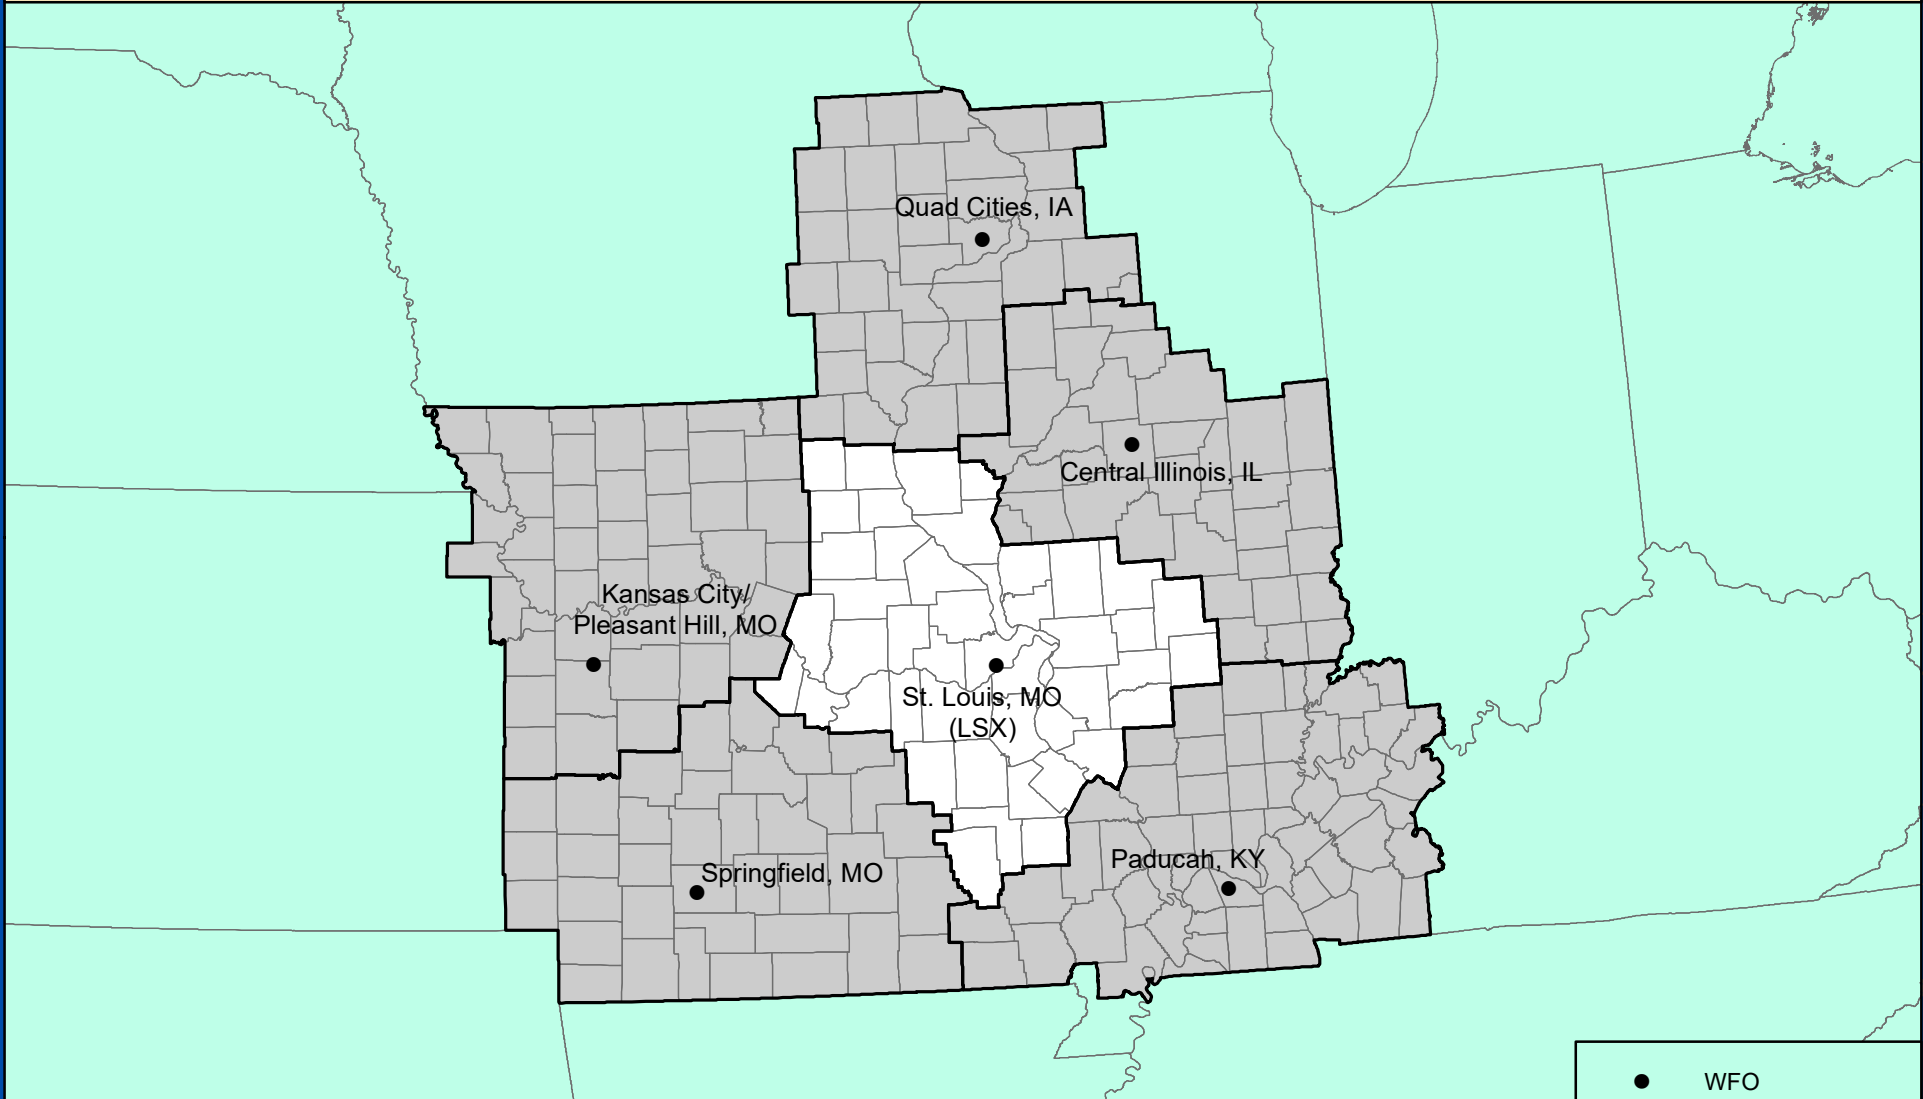

ST. LOUIS, MISSOURI

COUNTY WARNING FORECAST AREA

NATIONAL WEATHER SERVICE
CENTRAL REGION

MARCH 2024
IDP GIS