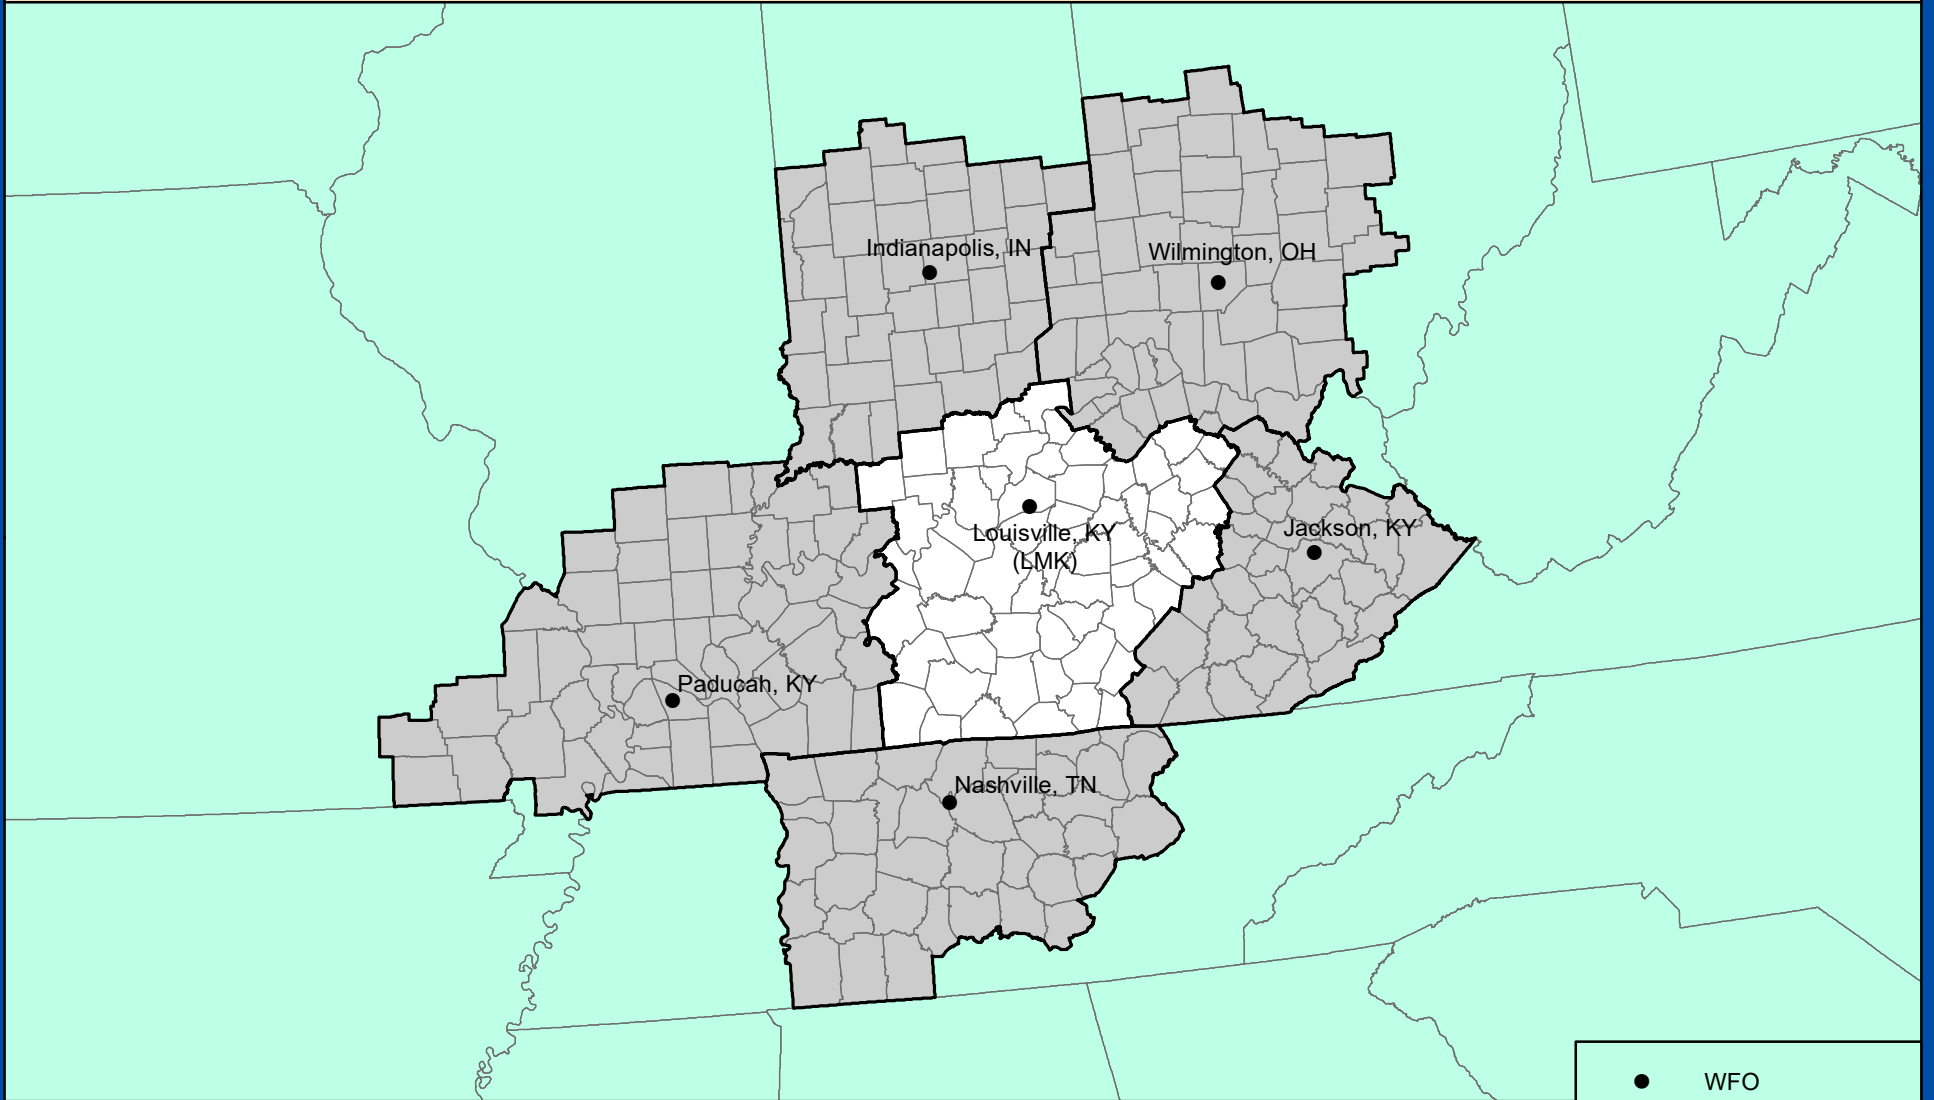

# LOUISVILLE, KENTUCKY COUNTY WARNING FORECAST AREA

**NATIONAL WEATHER SERVICE  
CENTRAL REGION**