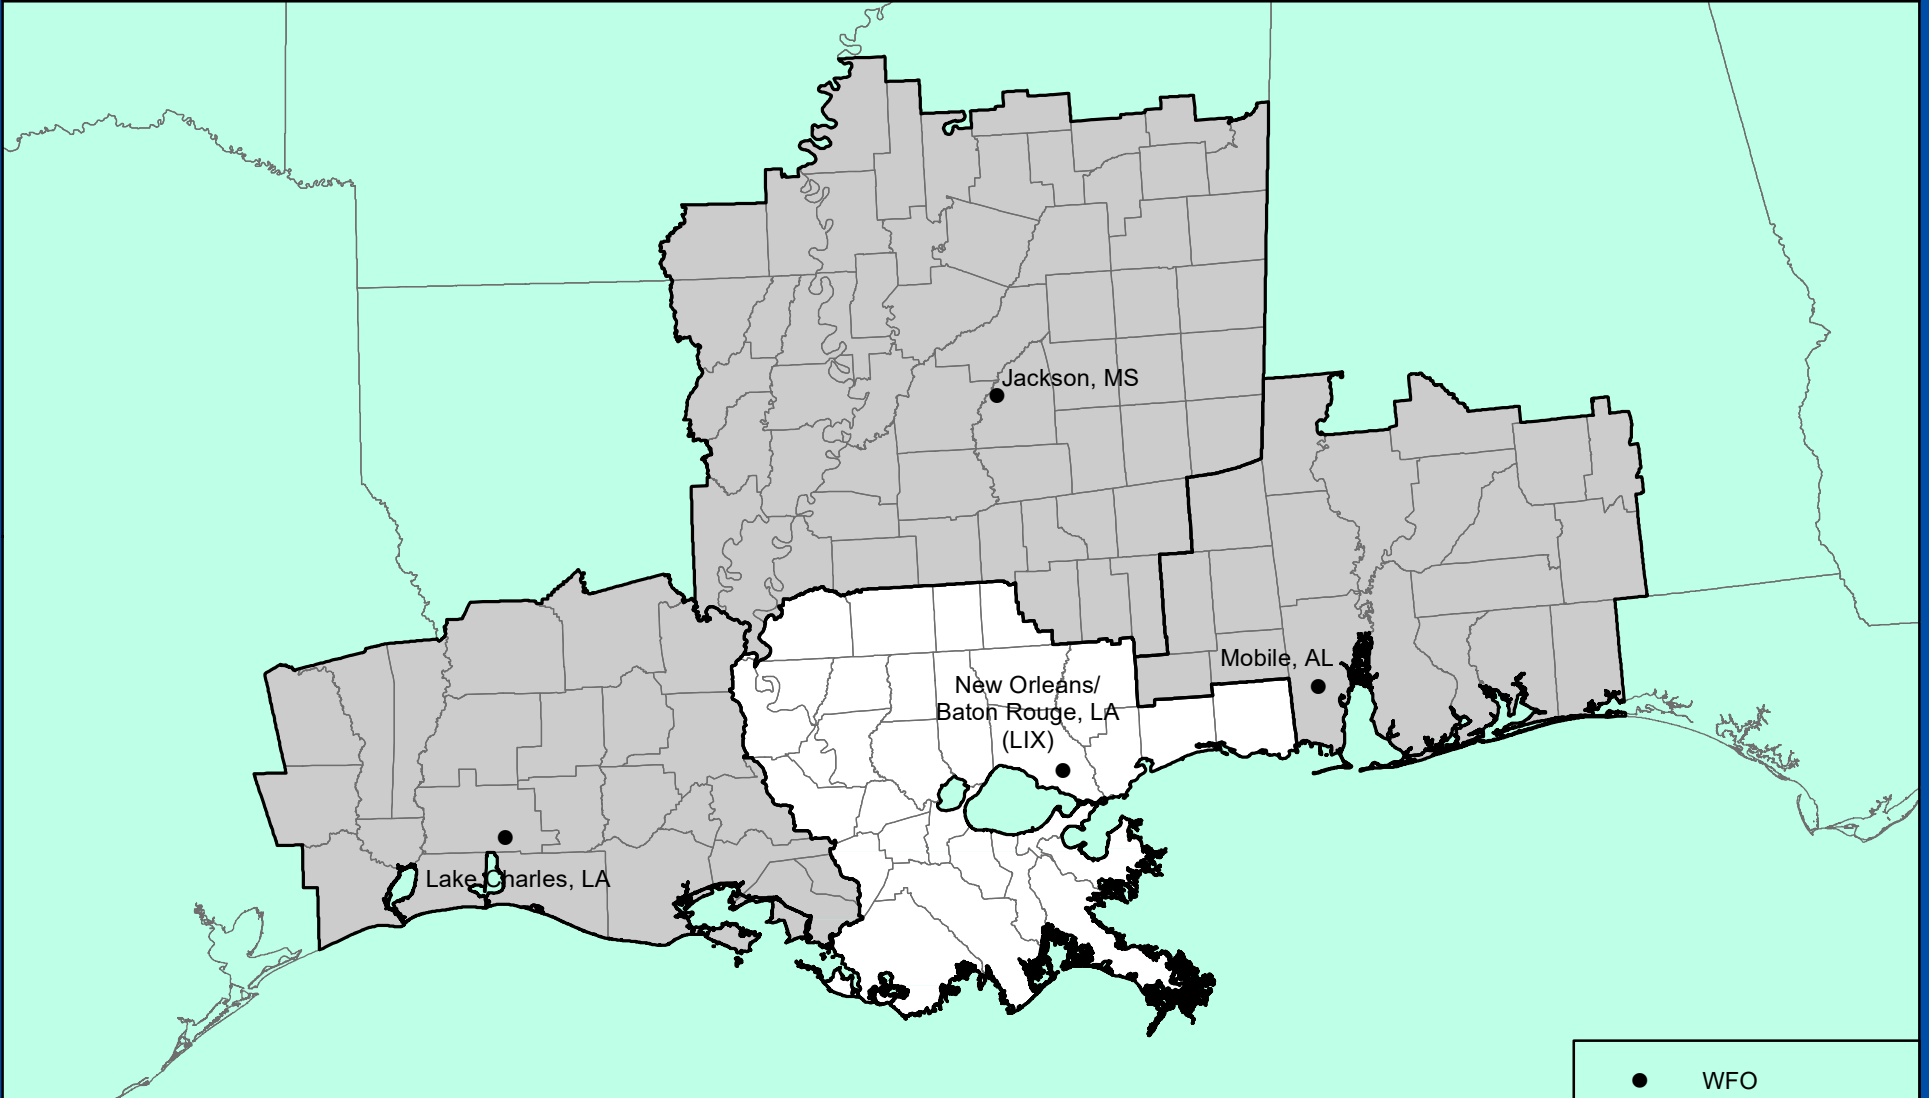

NEW ORLEANS/BATON ROUGE, LOUISIANA COUNTY WARNING FORECAST AREA

**NATIONAL WEATHER SERVICE
SOUTHERN REGION**

MARCH 2024
IDP GIS