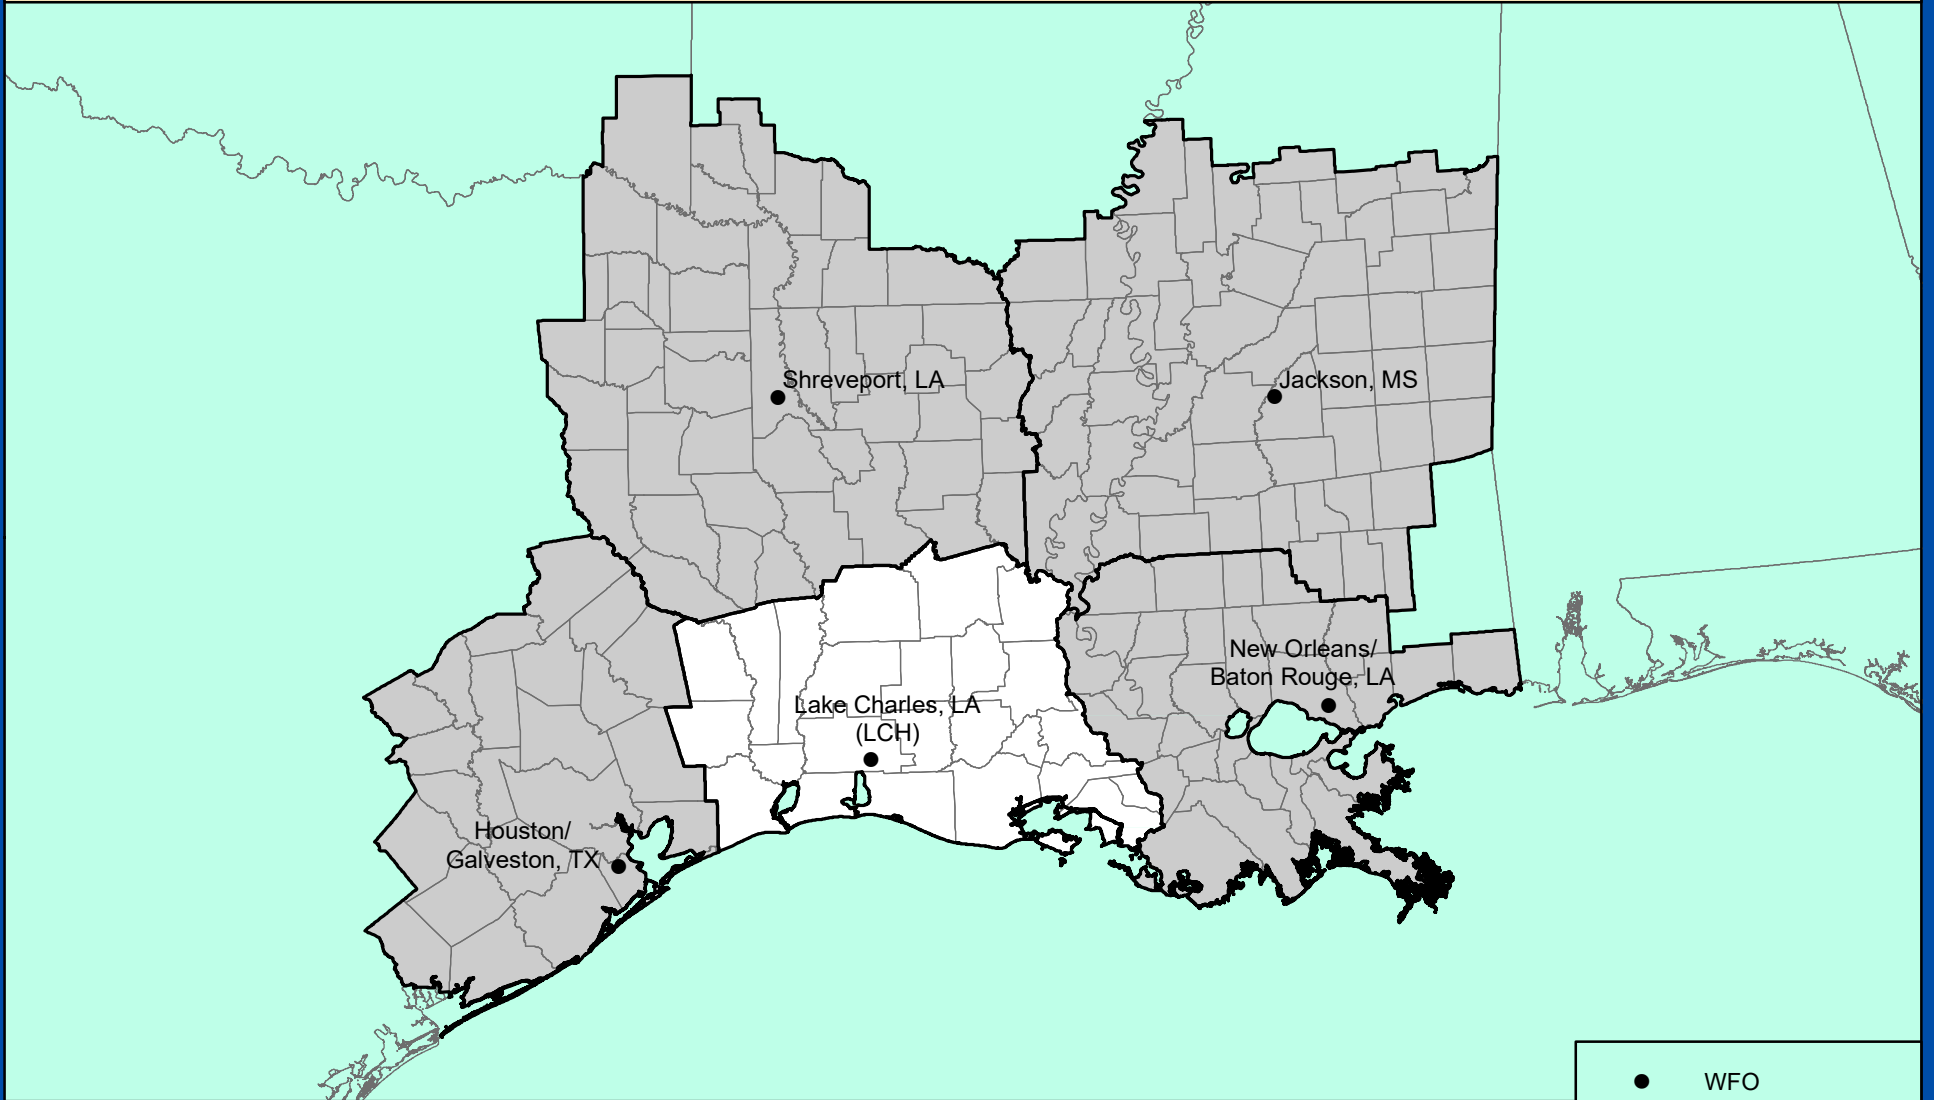

LAKE CHARLES, LOUISIANA

COUNTY WARNING FORECAST AREA

NATIONAL WEATHER SERVICE
SOUTHERN REGION