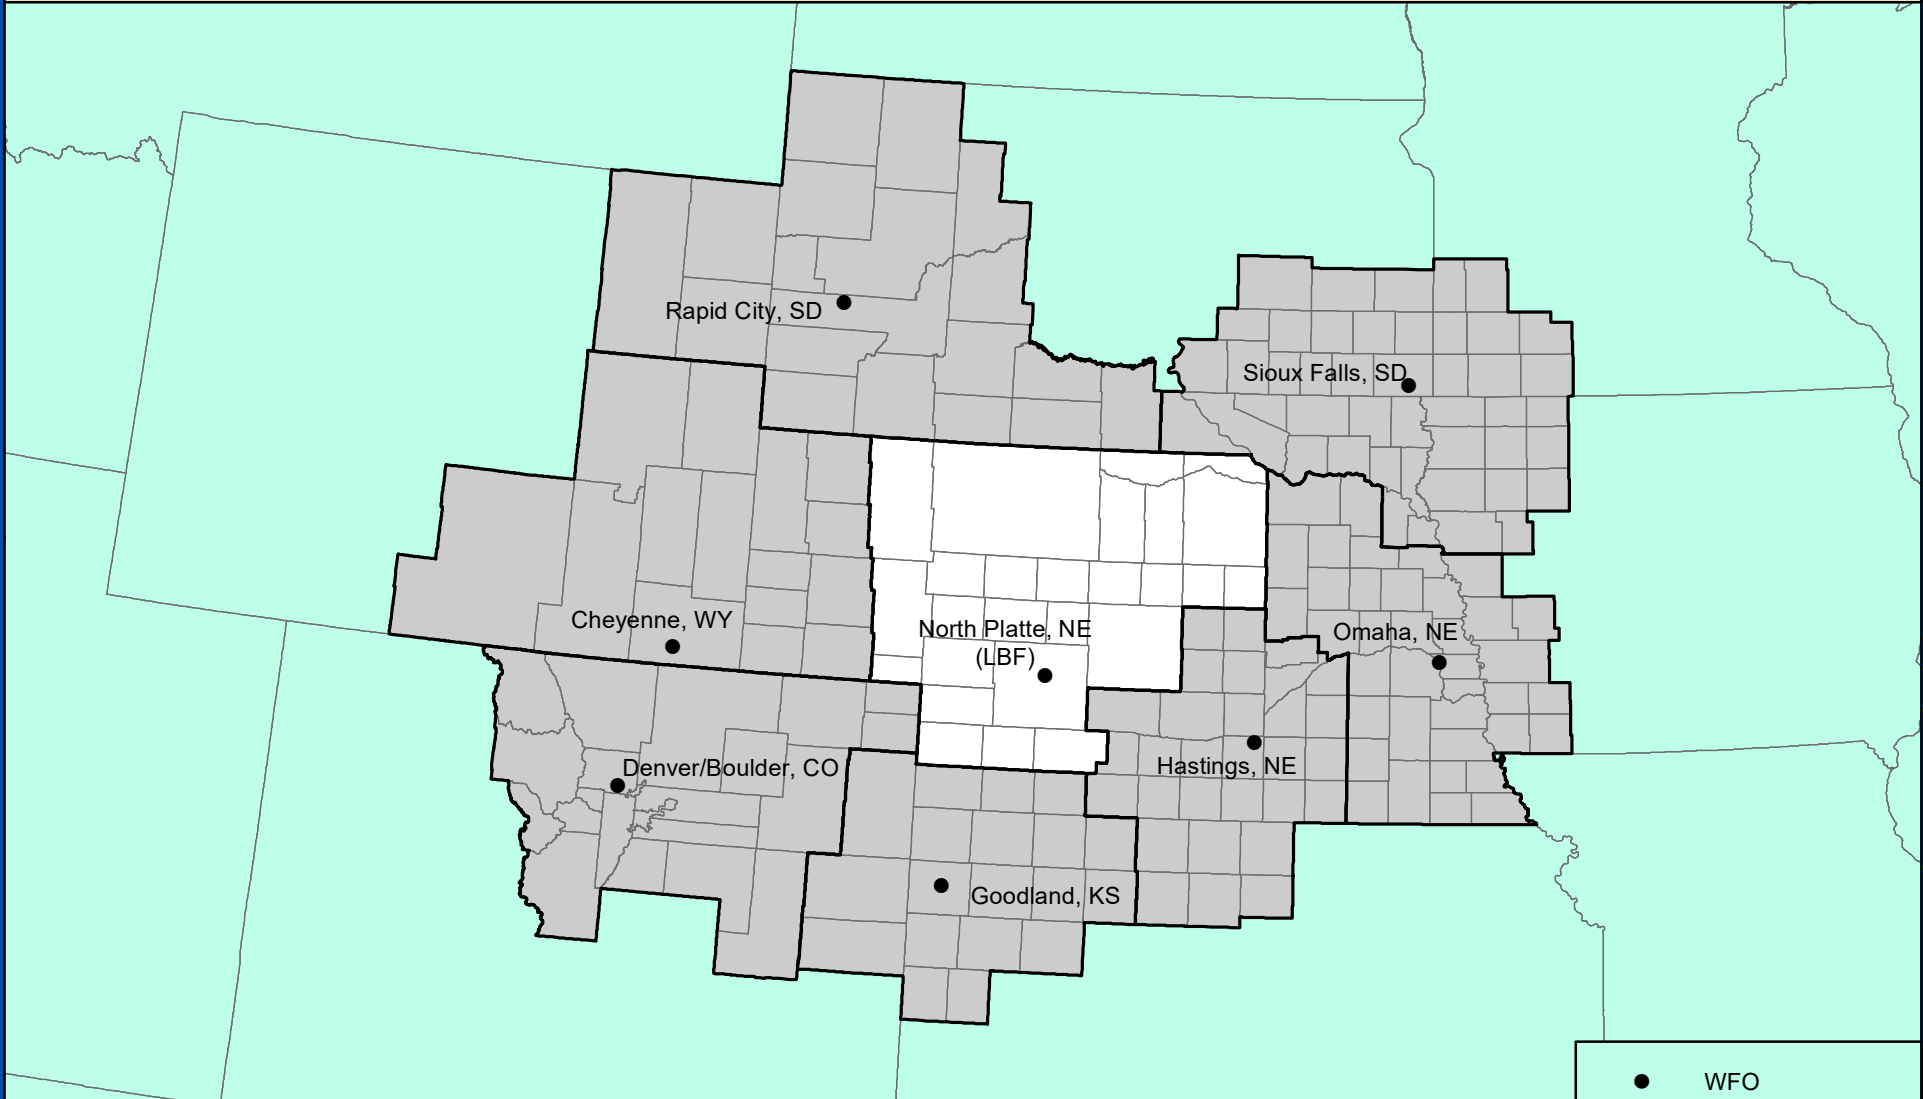

# NORTH PLATTE, NEBRASKA

## COUNTY WARNING FORECAST AREA

- WFO
- Surrounding CWFA
- CWFA

**NATIONAL WEATHER SERVICE**  
**CENTRAL REGION**