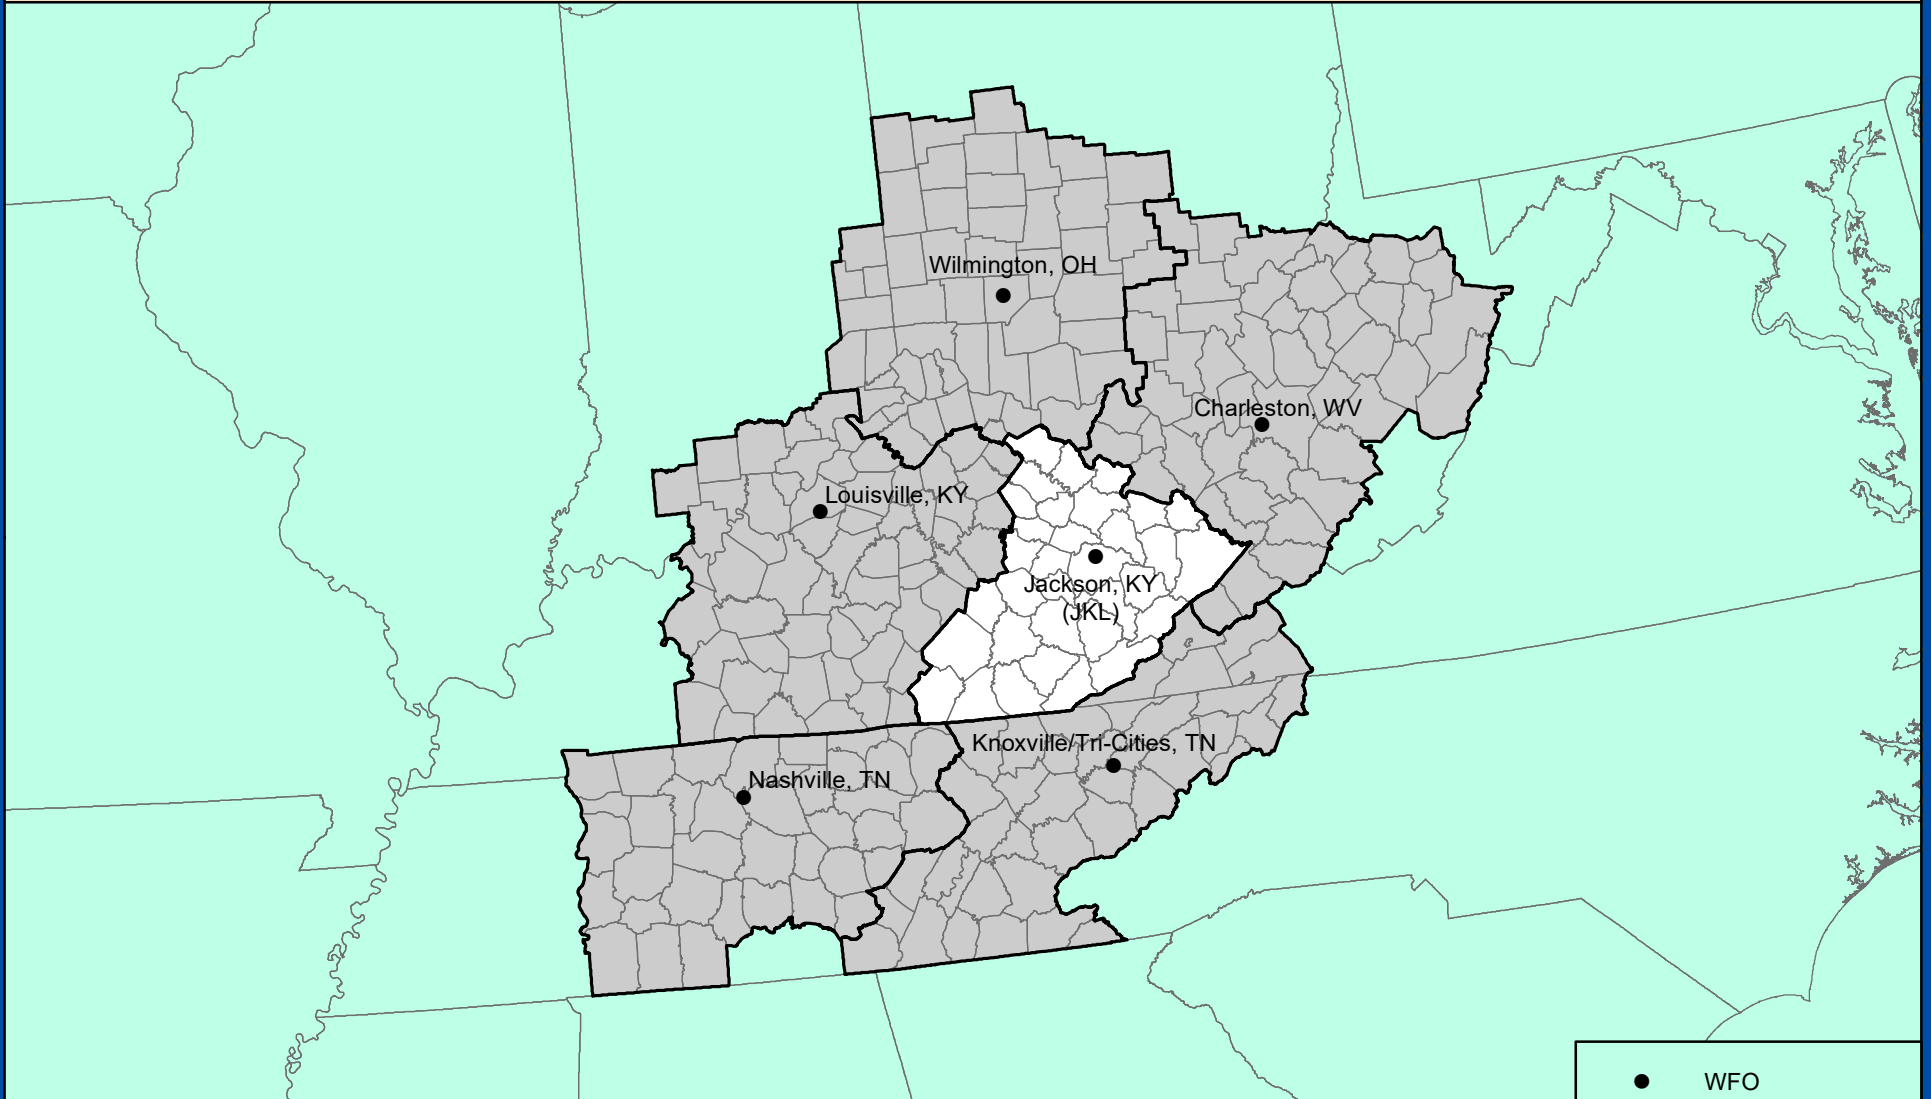

JACKSON, KENTUCKY

COUNTY WARNING FORECAST AREA

NATIONAL WEATHER SERVICE
CENTRAL REGION

MARCH 2024
IDP GIS