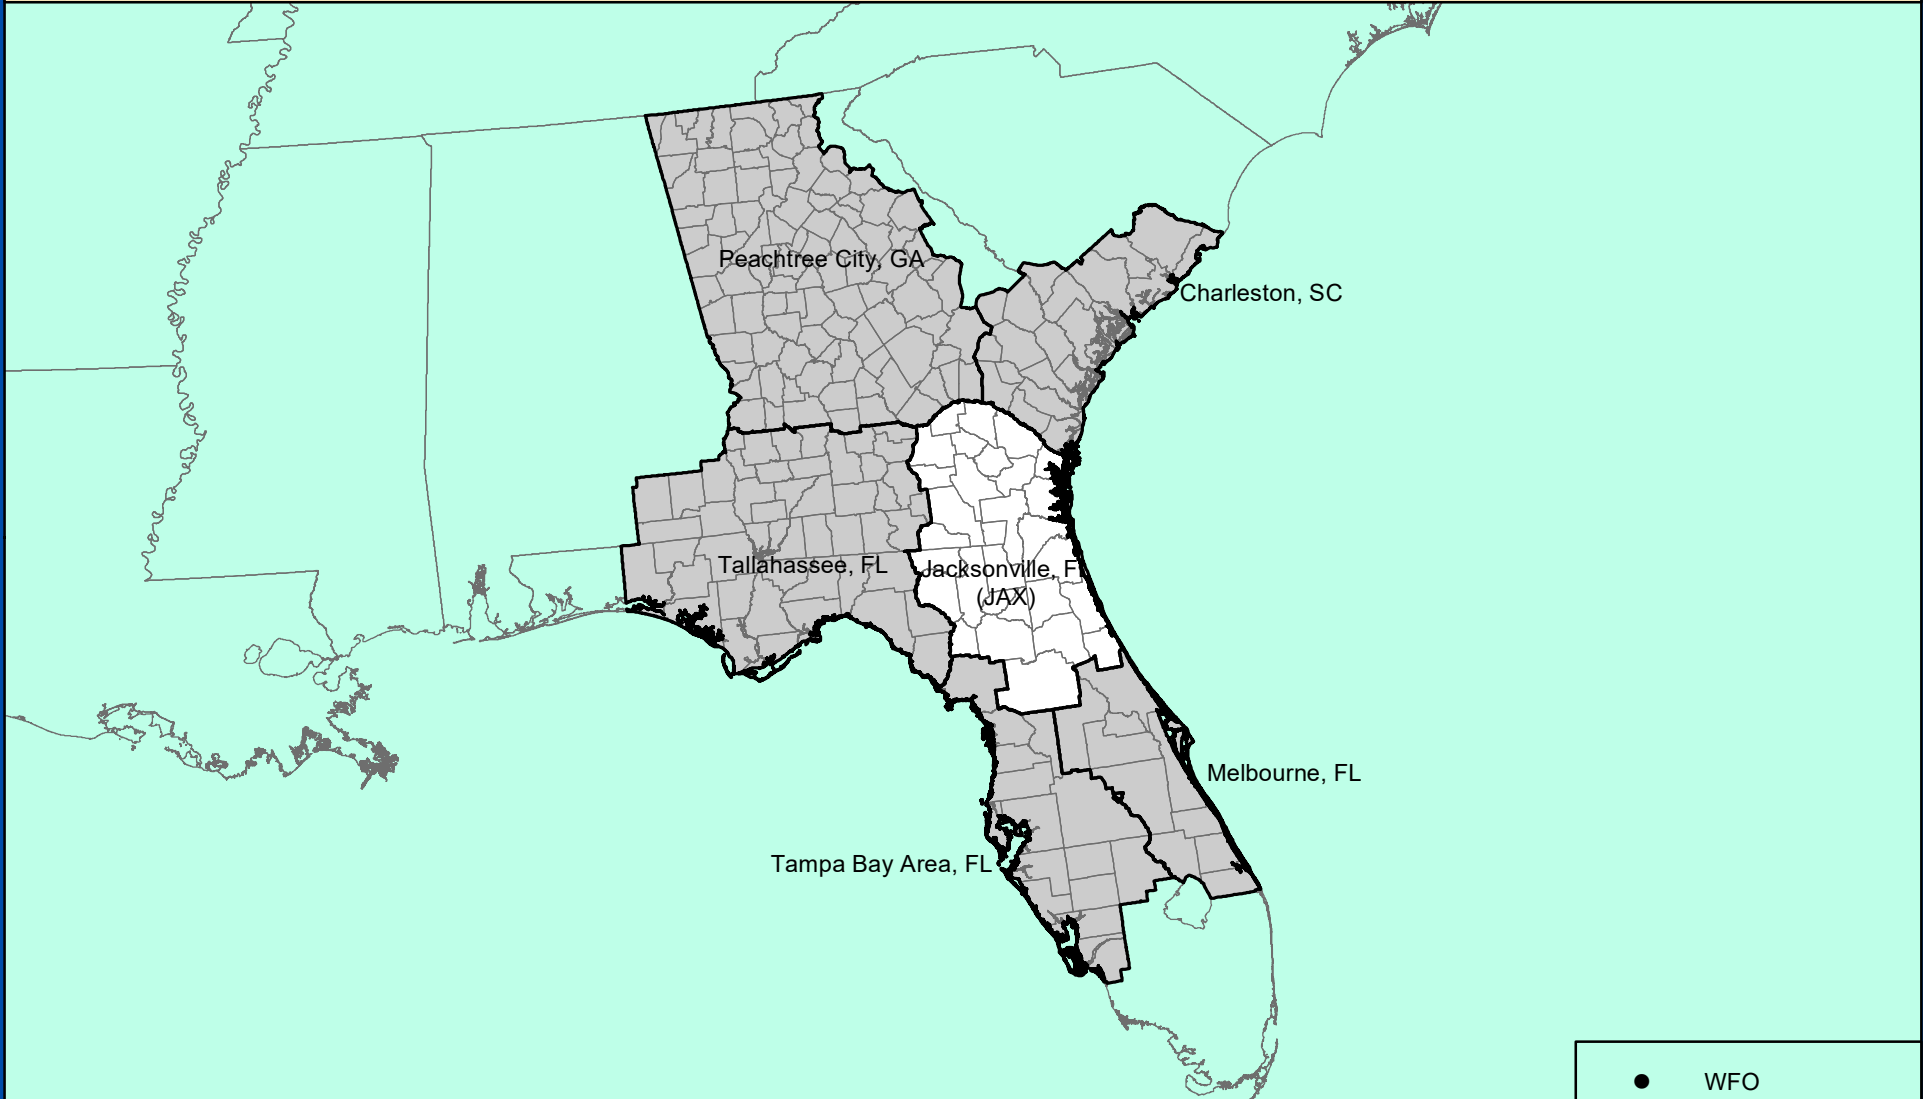

# JACKSONVILLE, FLORIDA

## COUNTY WARNING FORECAST AREA

- WFO
- Surrounding CWFA
- CWFA

**NATIONAL WEATHER SERVICE**  
**SOUTHERN REGION**