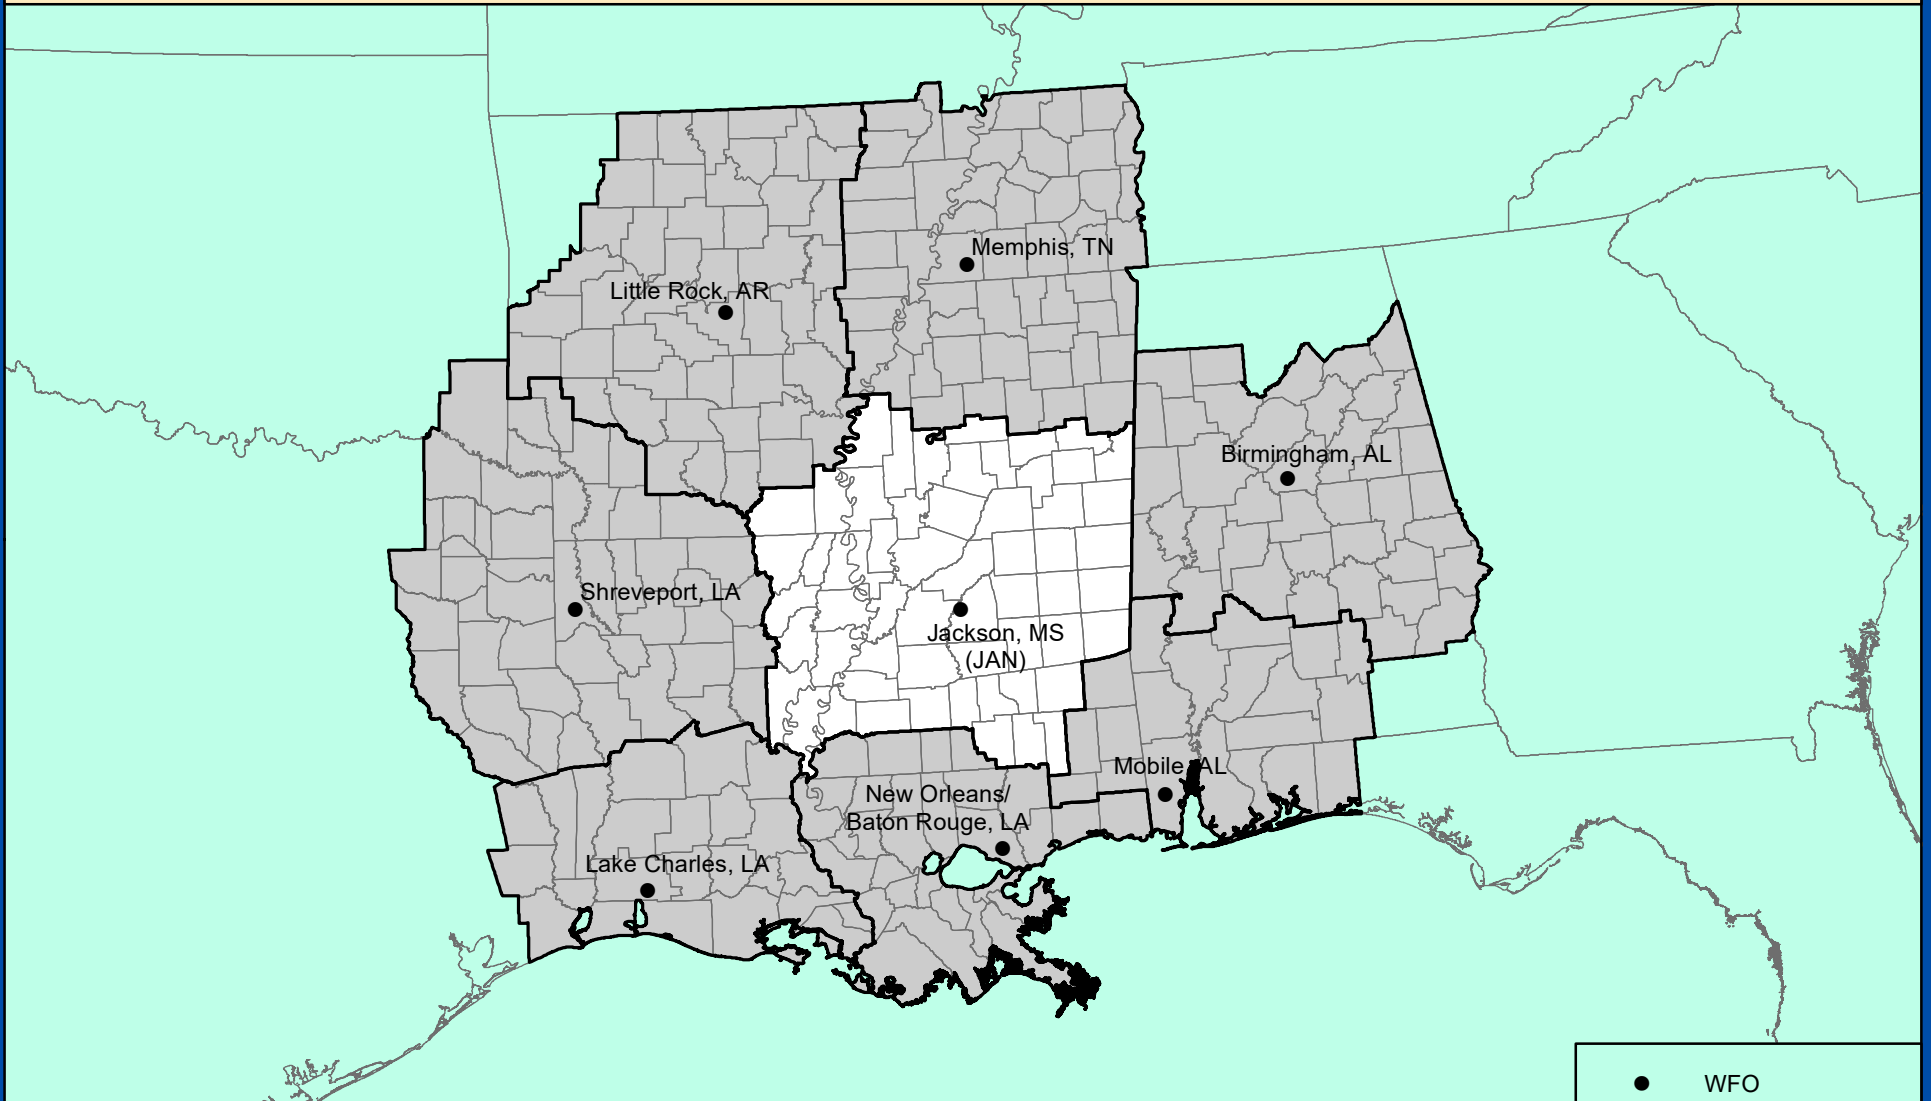

# JACKSON, MISSISSIPPI

## COUNTY WARNING FORECAST AREA

**NATIONAL WEATHER SERVICE**  
**SOUTHERN REGION**