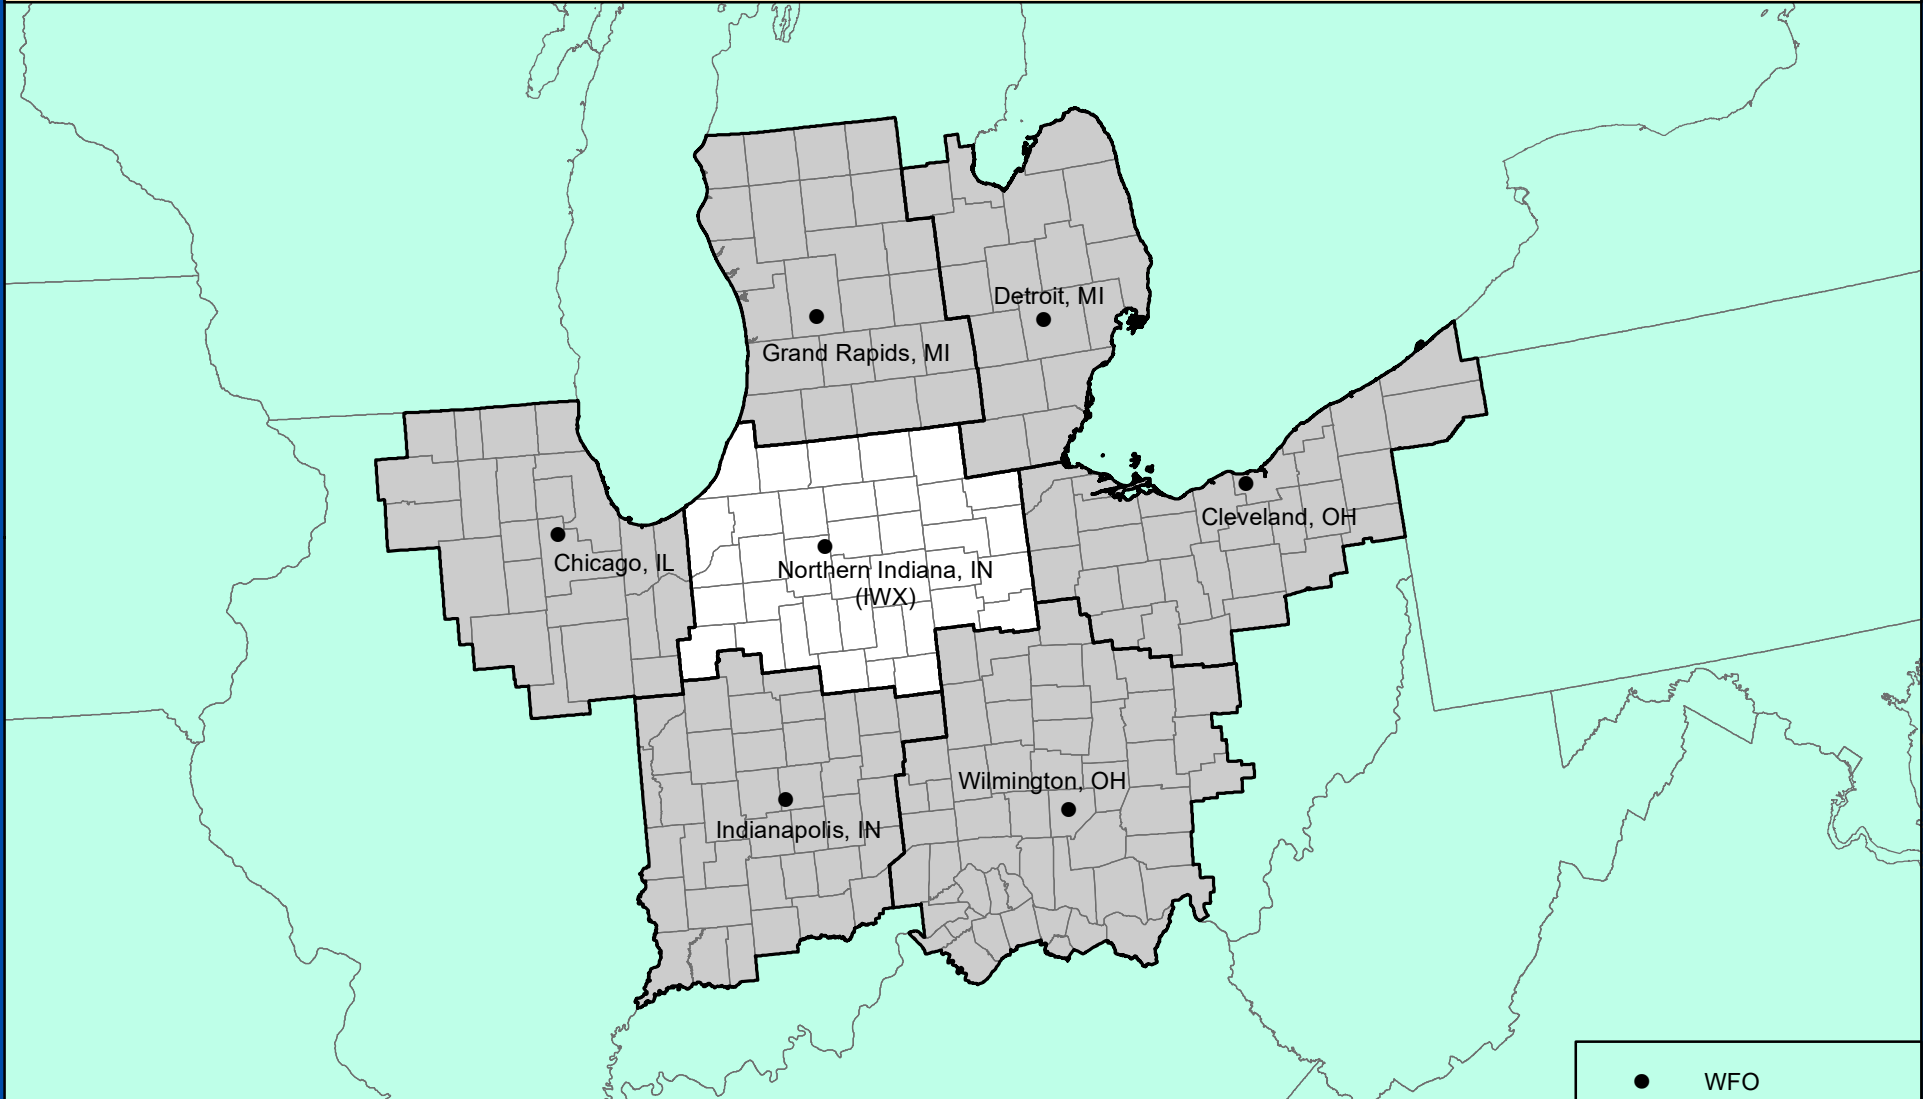

NORTHERN INDIANA, INDIANA COUNTY WARNING FORECAST AREA

**NATIONAL WEATHER SERVICE
CENTRAL REGION**