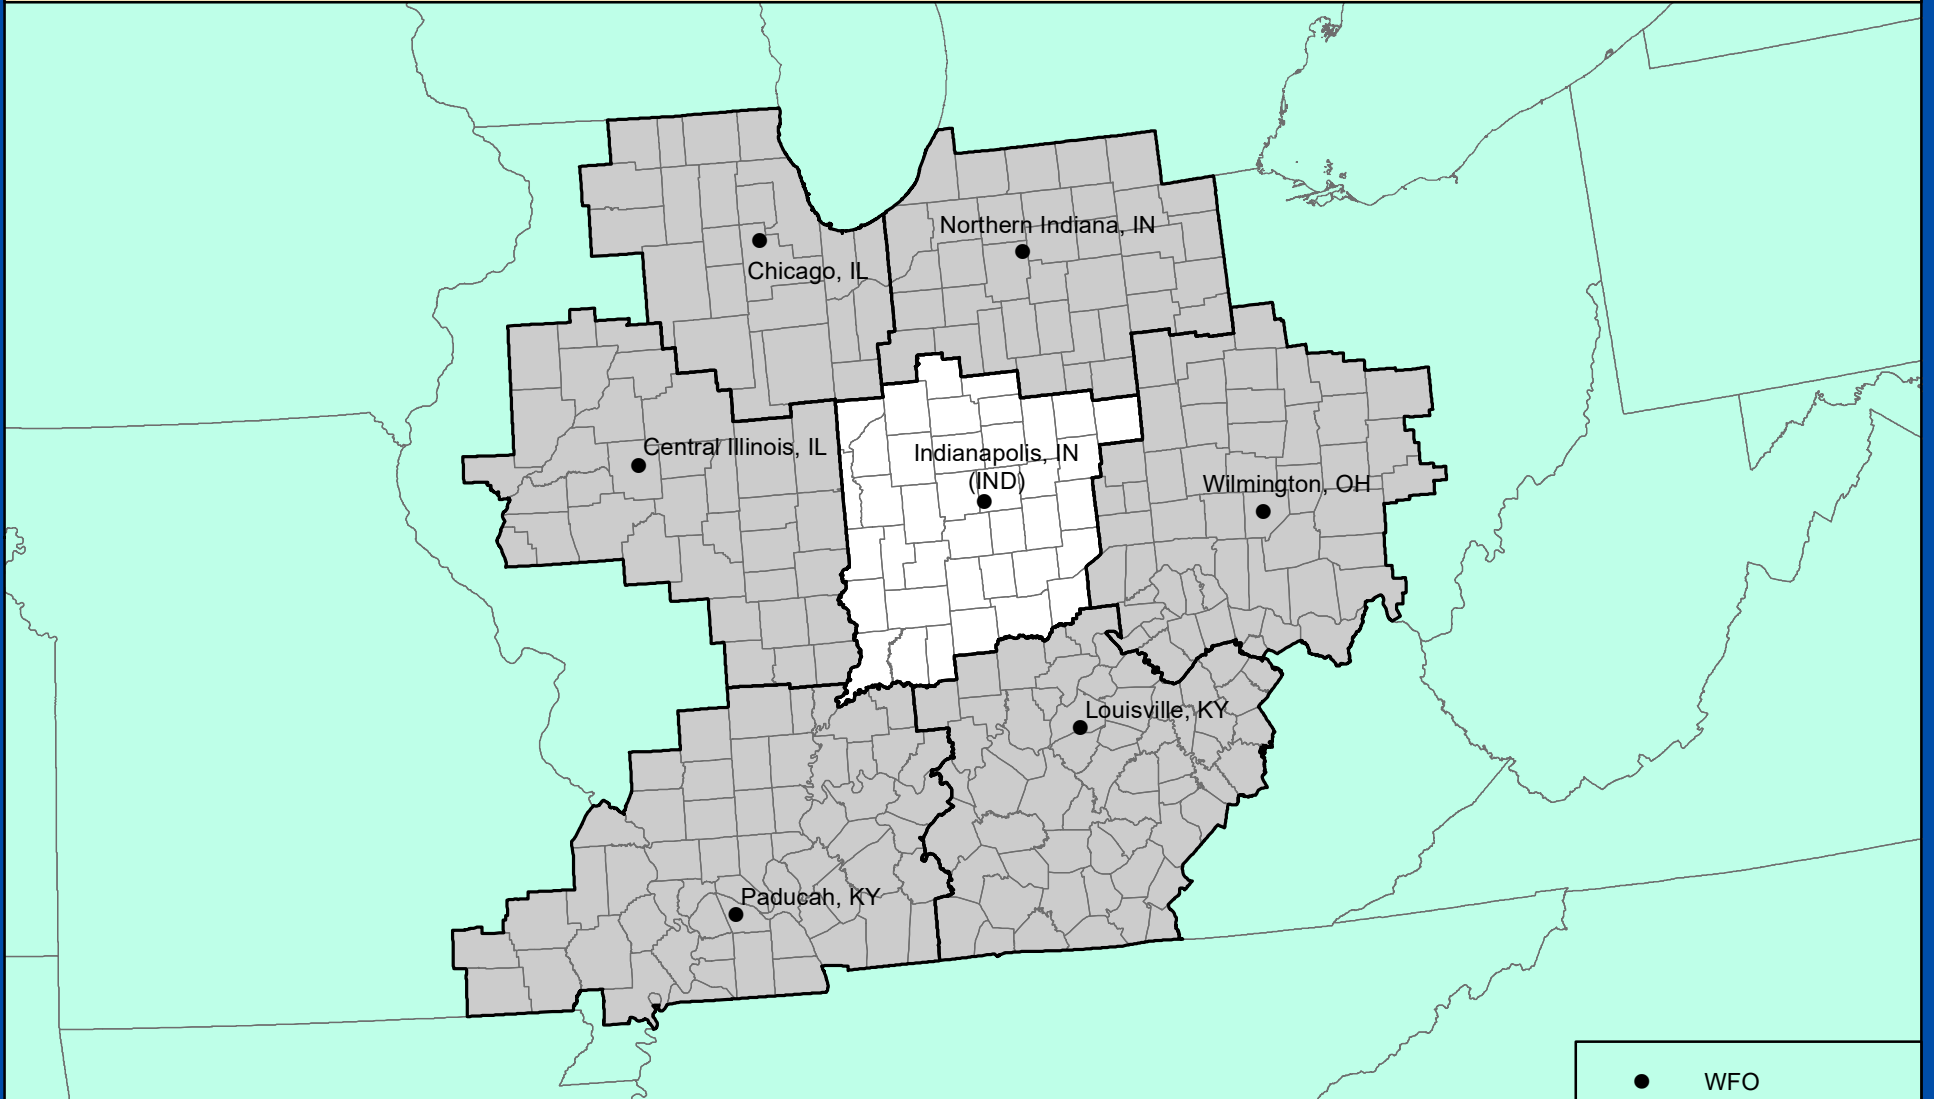

# INDIANAPOLIS, INDIANA

## COUNTY WARNING FORECAST AREA

**NATIONAL WEATHER SERVICE**  
**CENTRAL REGION**

MARCH 2024  
IDP GIS

- WFO
- Surrounding CWFA
- CWFA