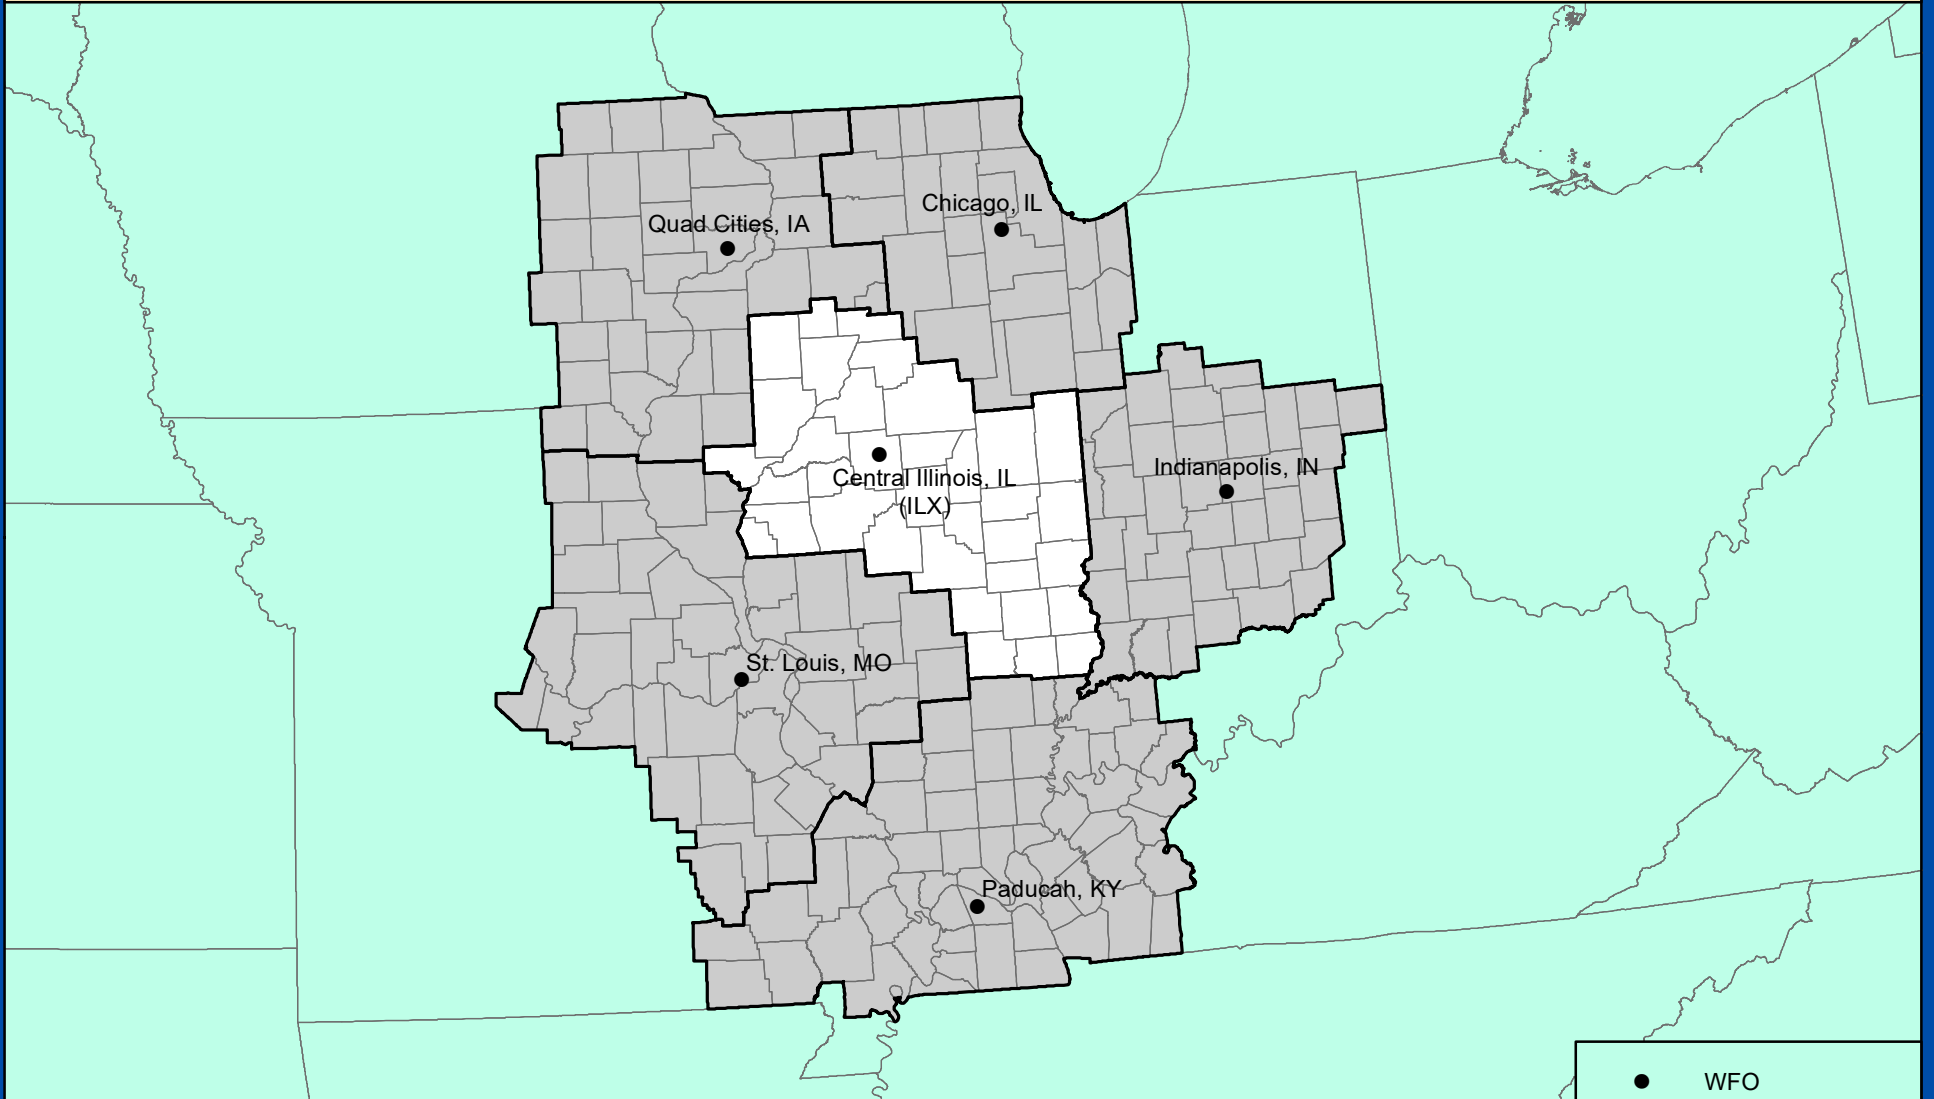

# CENTRAL ILLINOIS, ILLINOIS COUNTY WARNING FORECAST AREA

**NATIONAL WEATHER SERVICE  
CENTRAL REGION**