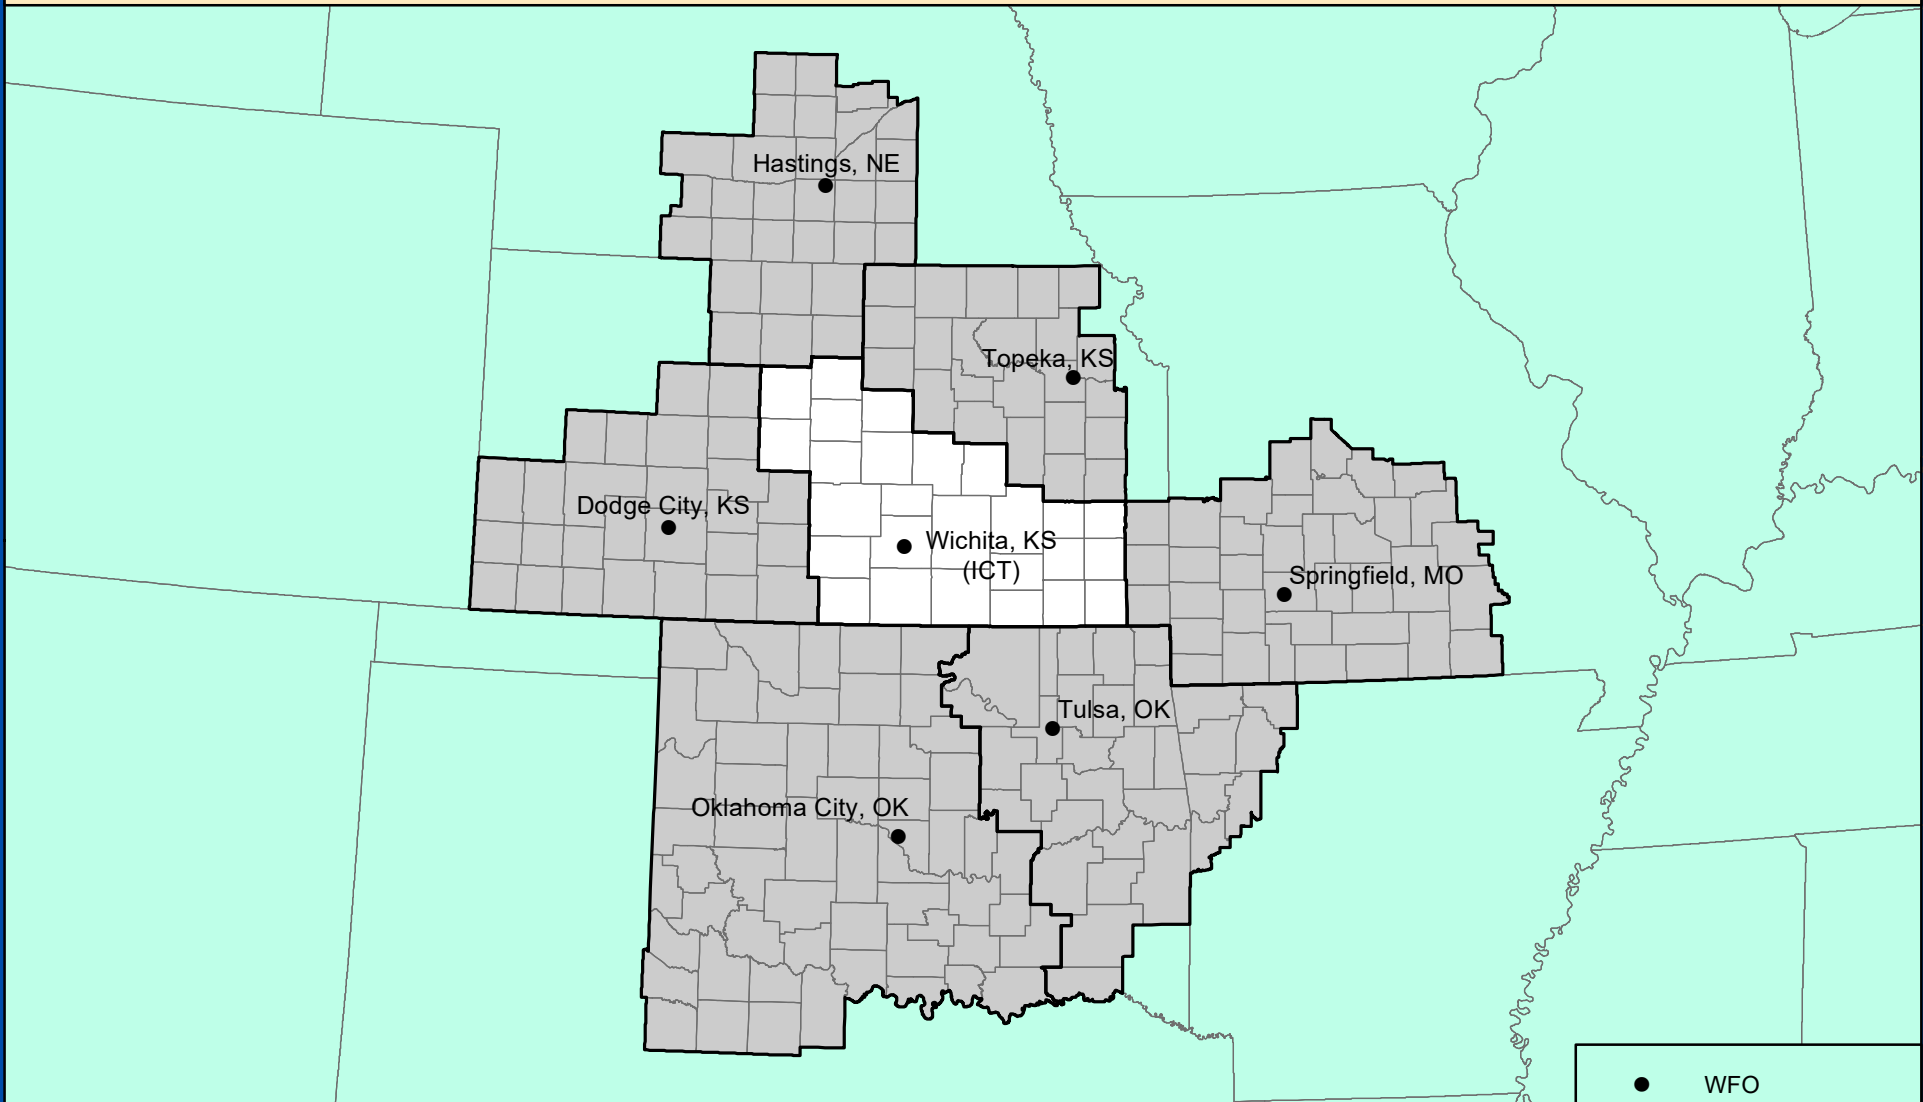

# WICHITA, KANSAS COUNTY WARNING FORECAST AREA

- WFO
- Surrounding CWFA
- CWFA

**NATIONAL WEATHER SERVICE  
CENTRAL REGION**

MARCH 2024  
IDP GIS