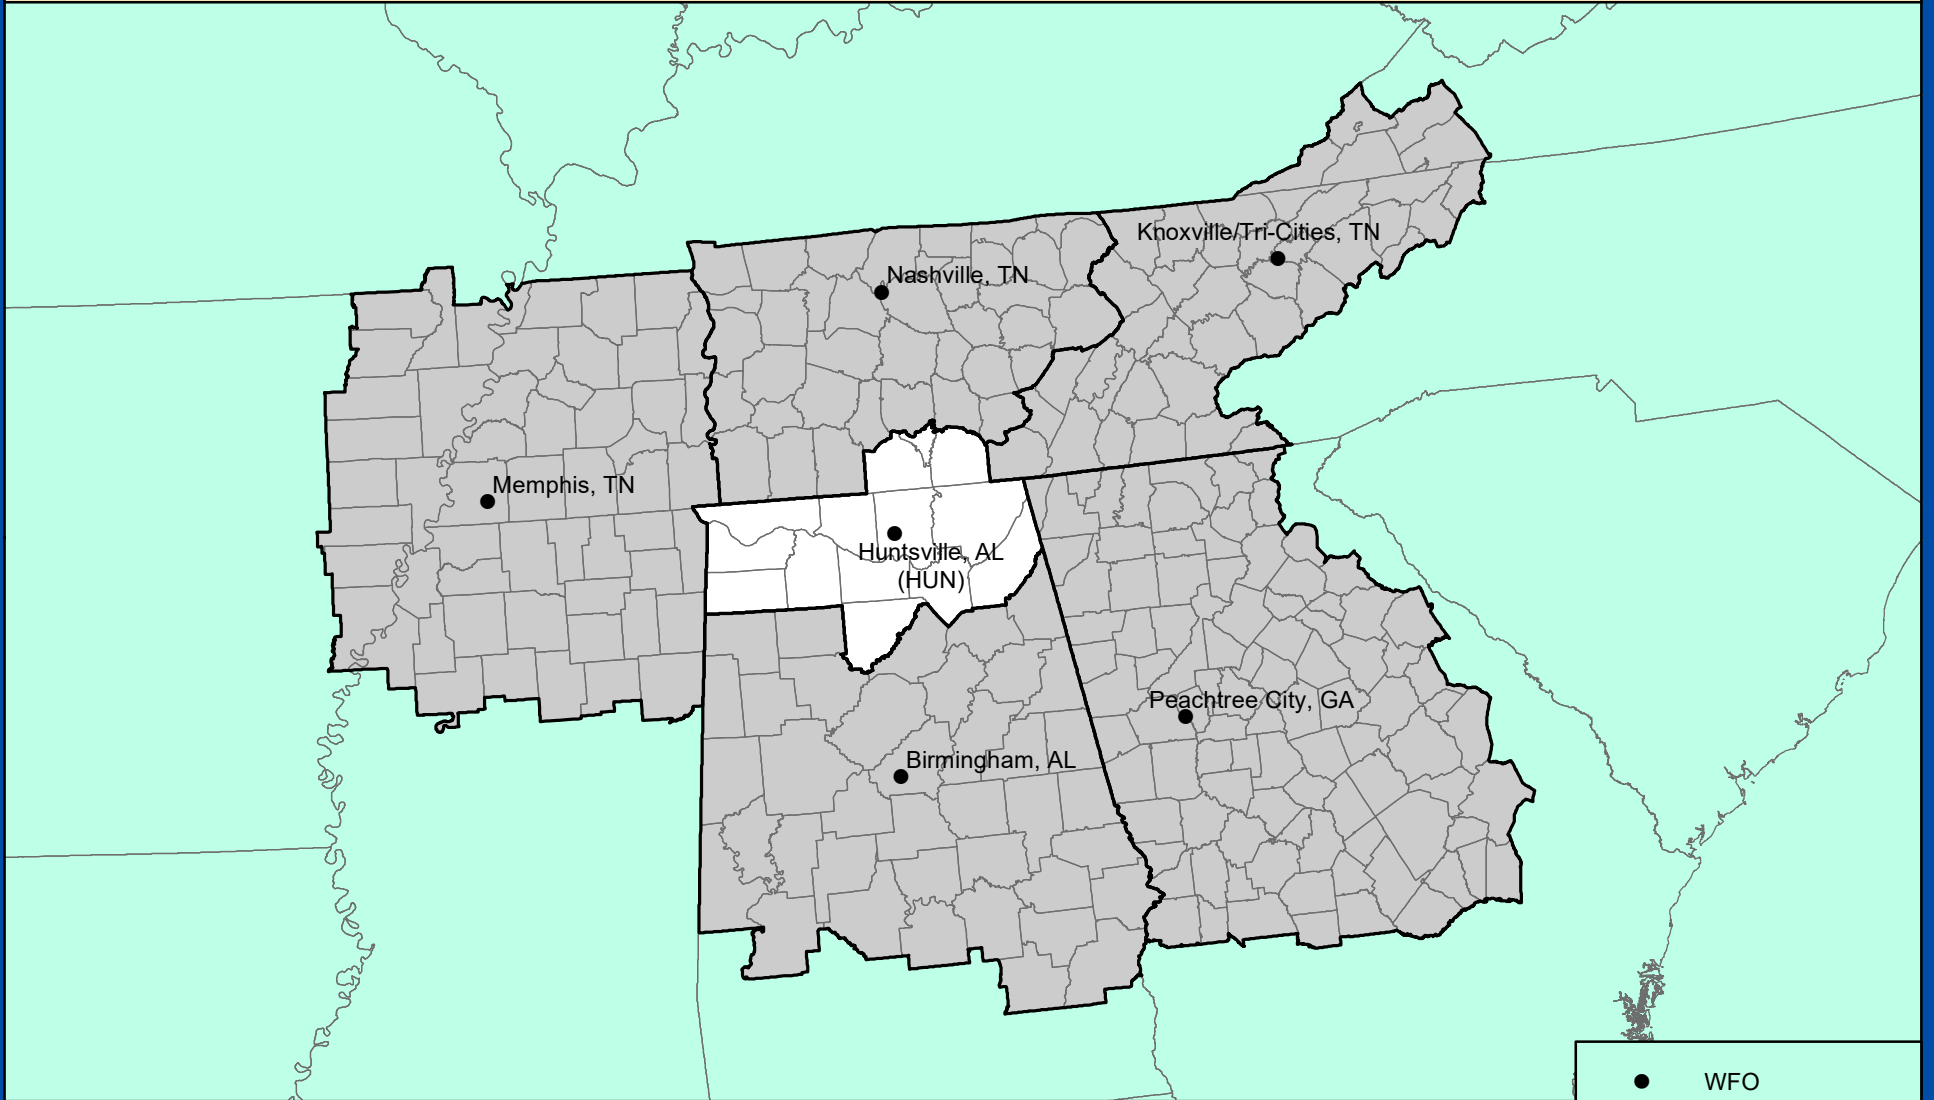

HUNTSVILLE, ALABAMA

COUNTY WARNING FORECAST AREA

NATIONAL WEATHER SERVICE
SOUTHERN REGION