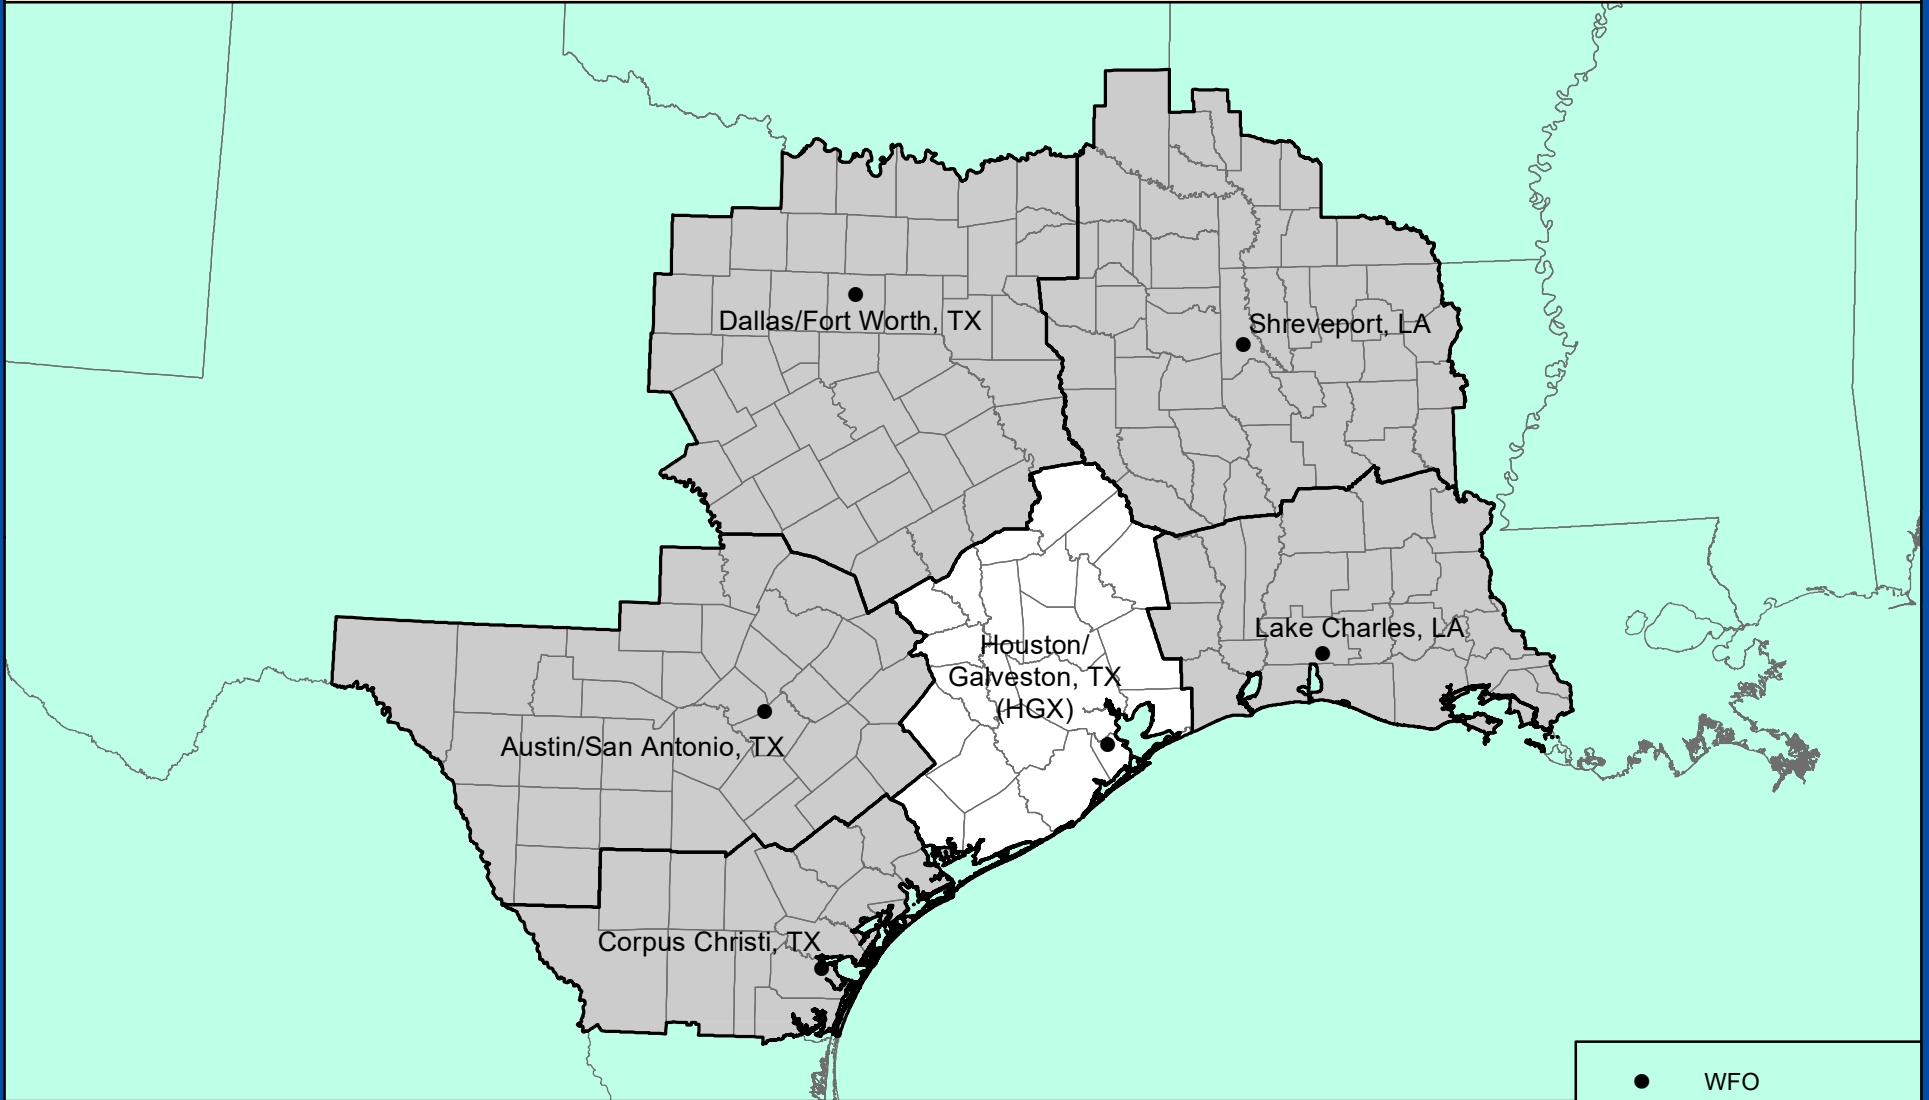

HOUSTON/GALVESTON, TEXAS COUNTY WARNING FORECAST AREA

**NATIONAL WEATHER SERVICE
SOUTHERN REGION**

MARCH 2024
IDP GIS

- WFO
- Surrounding CWFA
- CWFA