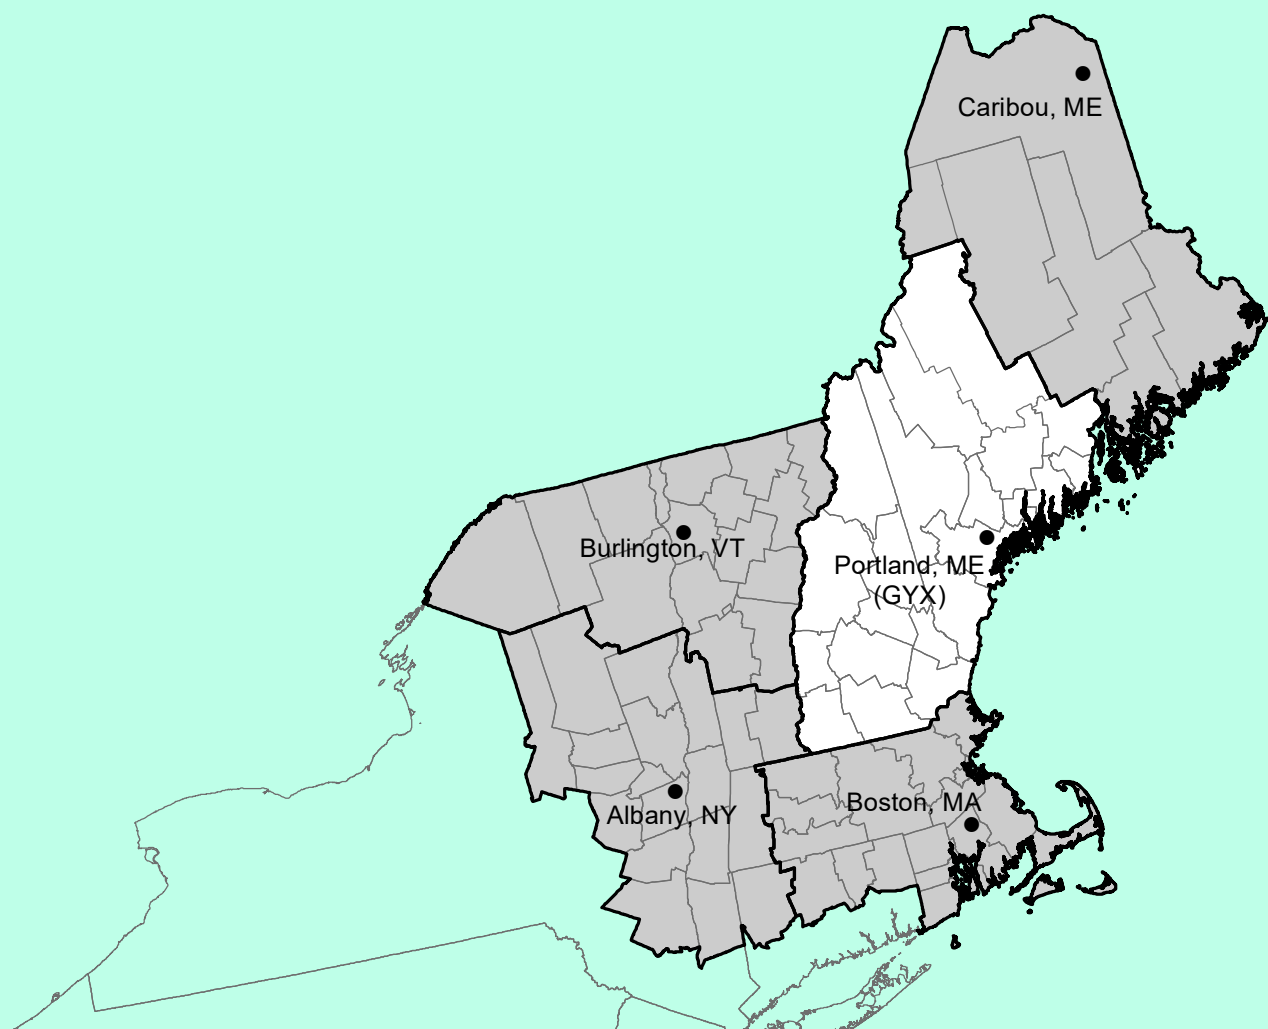

PORTLAND, MAINE COUNTY WARNING FORECAST AREA

**NATIONAL WEATHER SERVICE
EASTERN REGION**