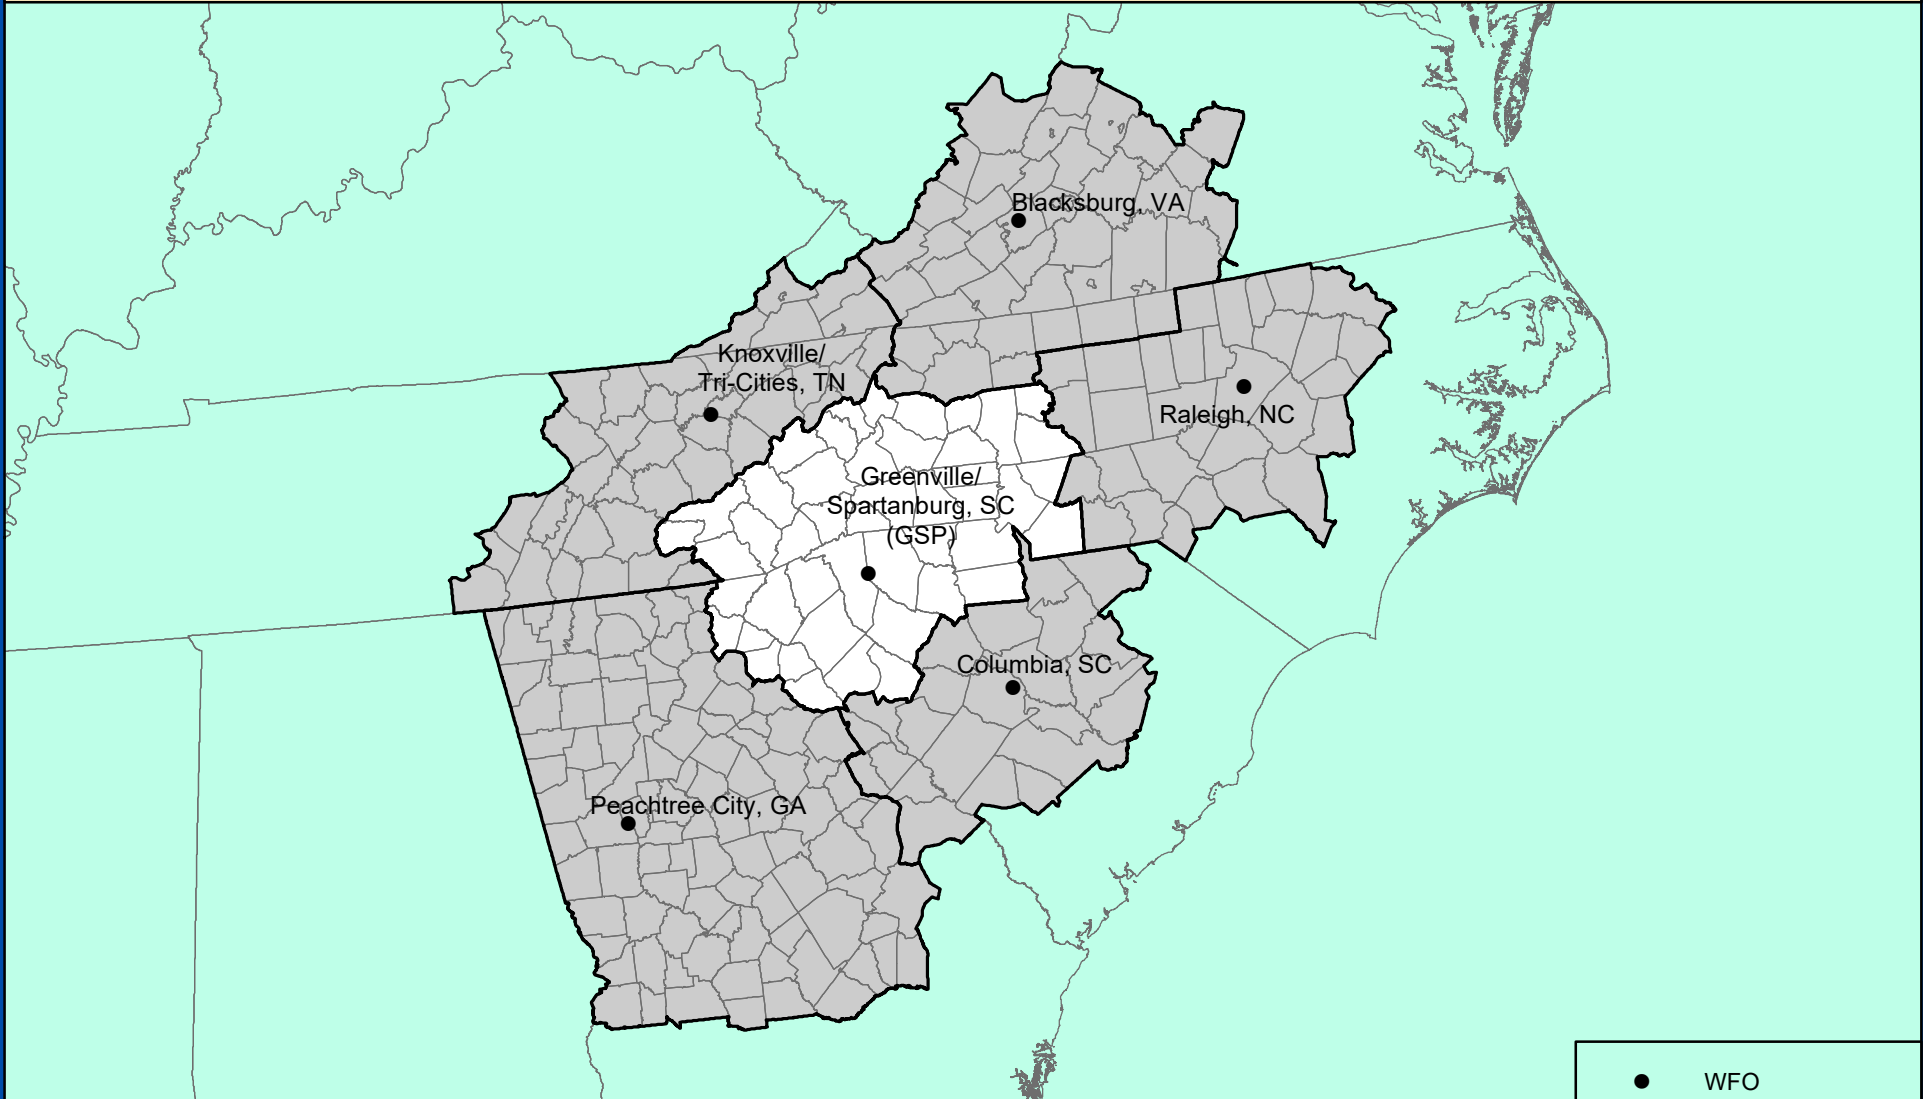

GREENVILLE/SPARTANBURG, SOUTH CAROLINA

COUNTY WARNING FORECAST AREA

NATIONAL WEATHER SERVICE
EASTERN REGION

MARCH 2024
IDP GIS