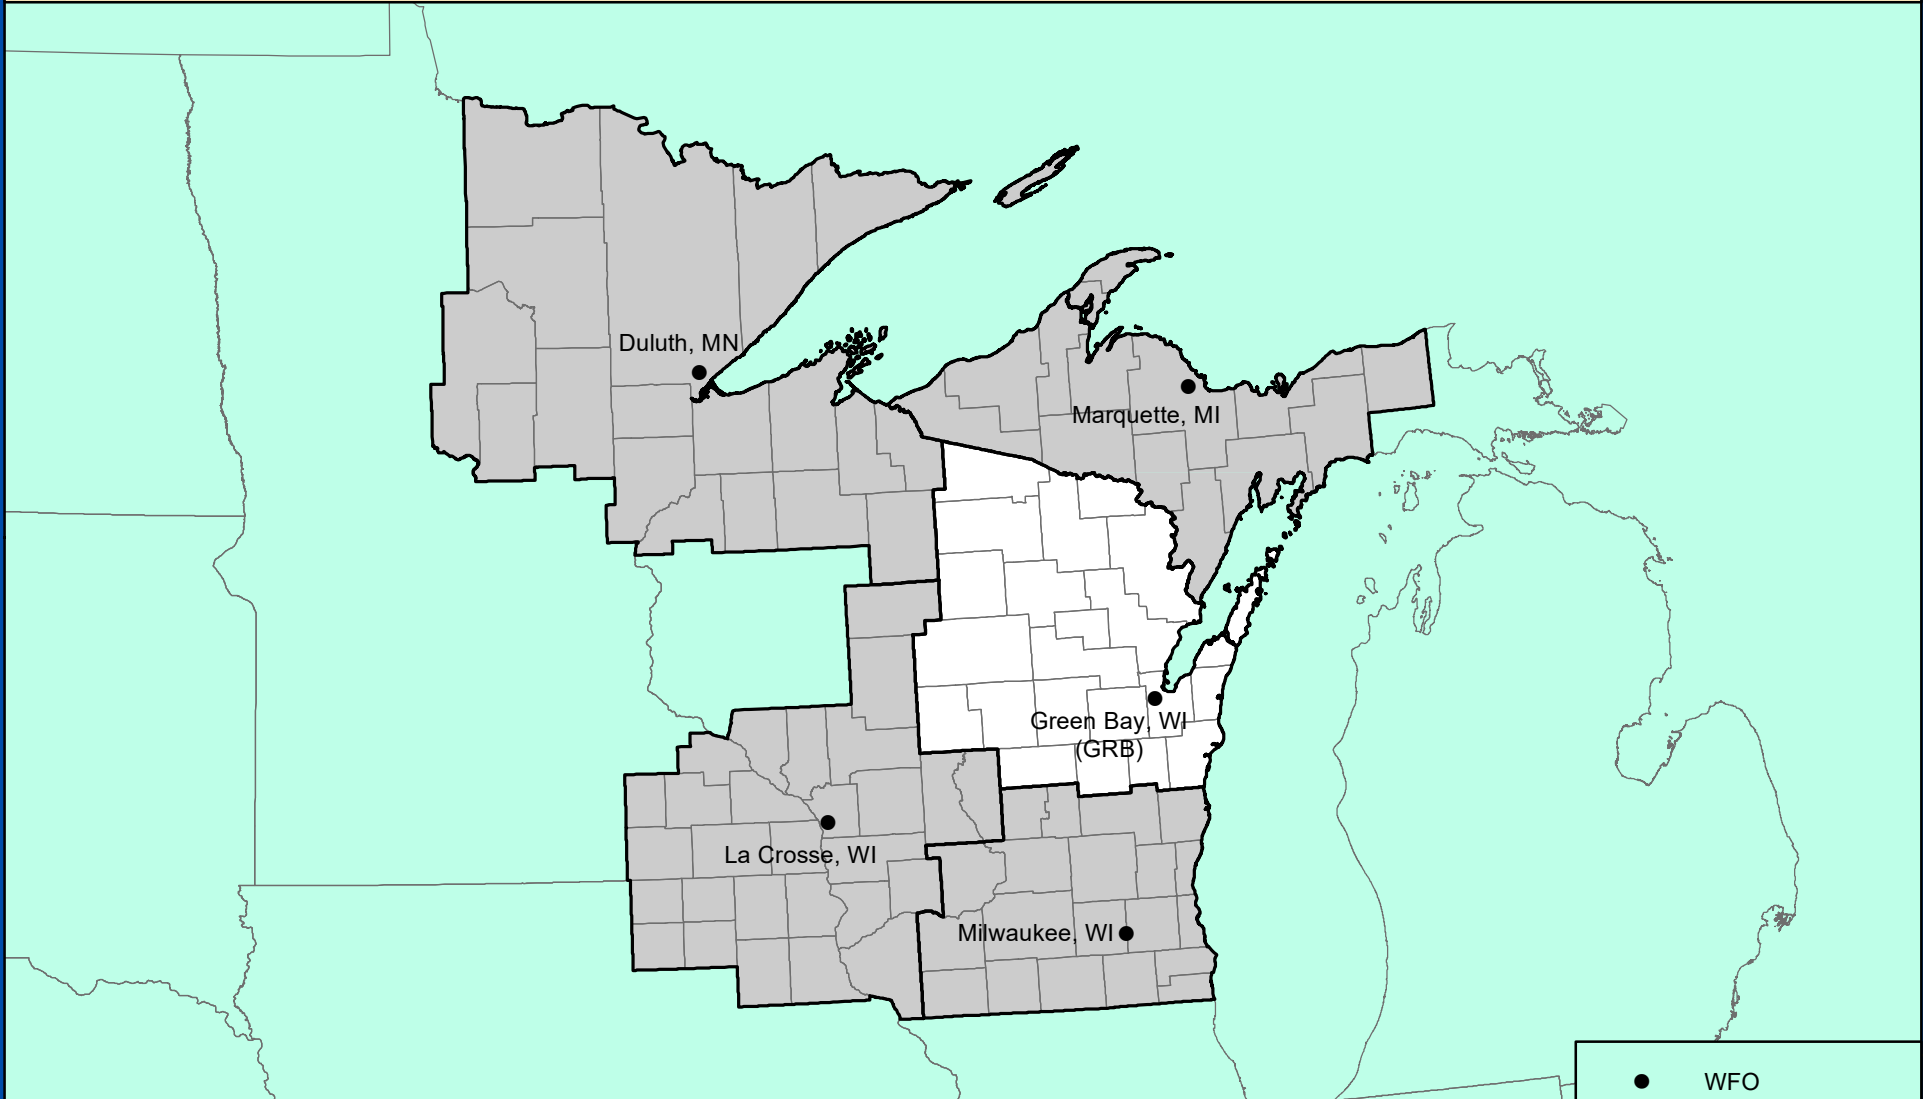

GREEN BAY, WISCONSIN

COUNTY WARNING FORECAST AREA

NATIONAL WEATHER SERVICE
CENTRAL REGION