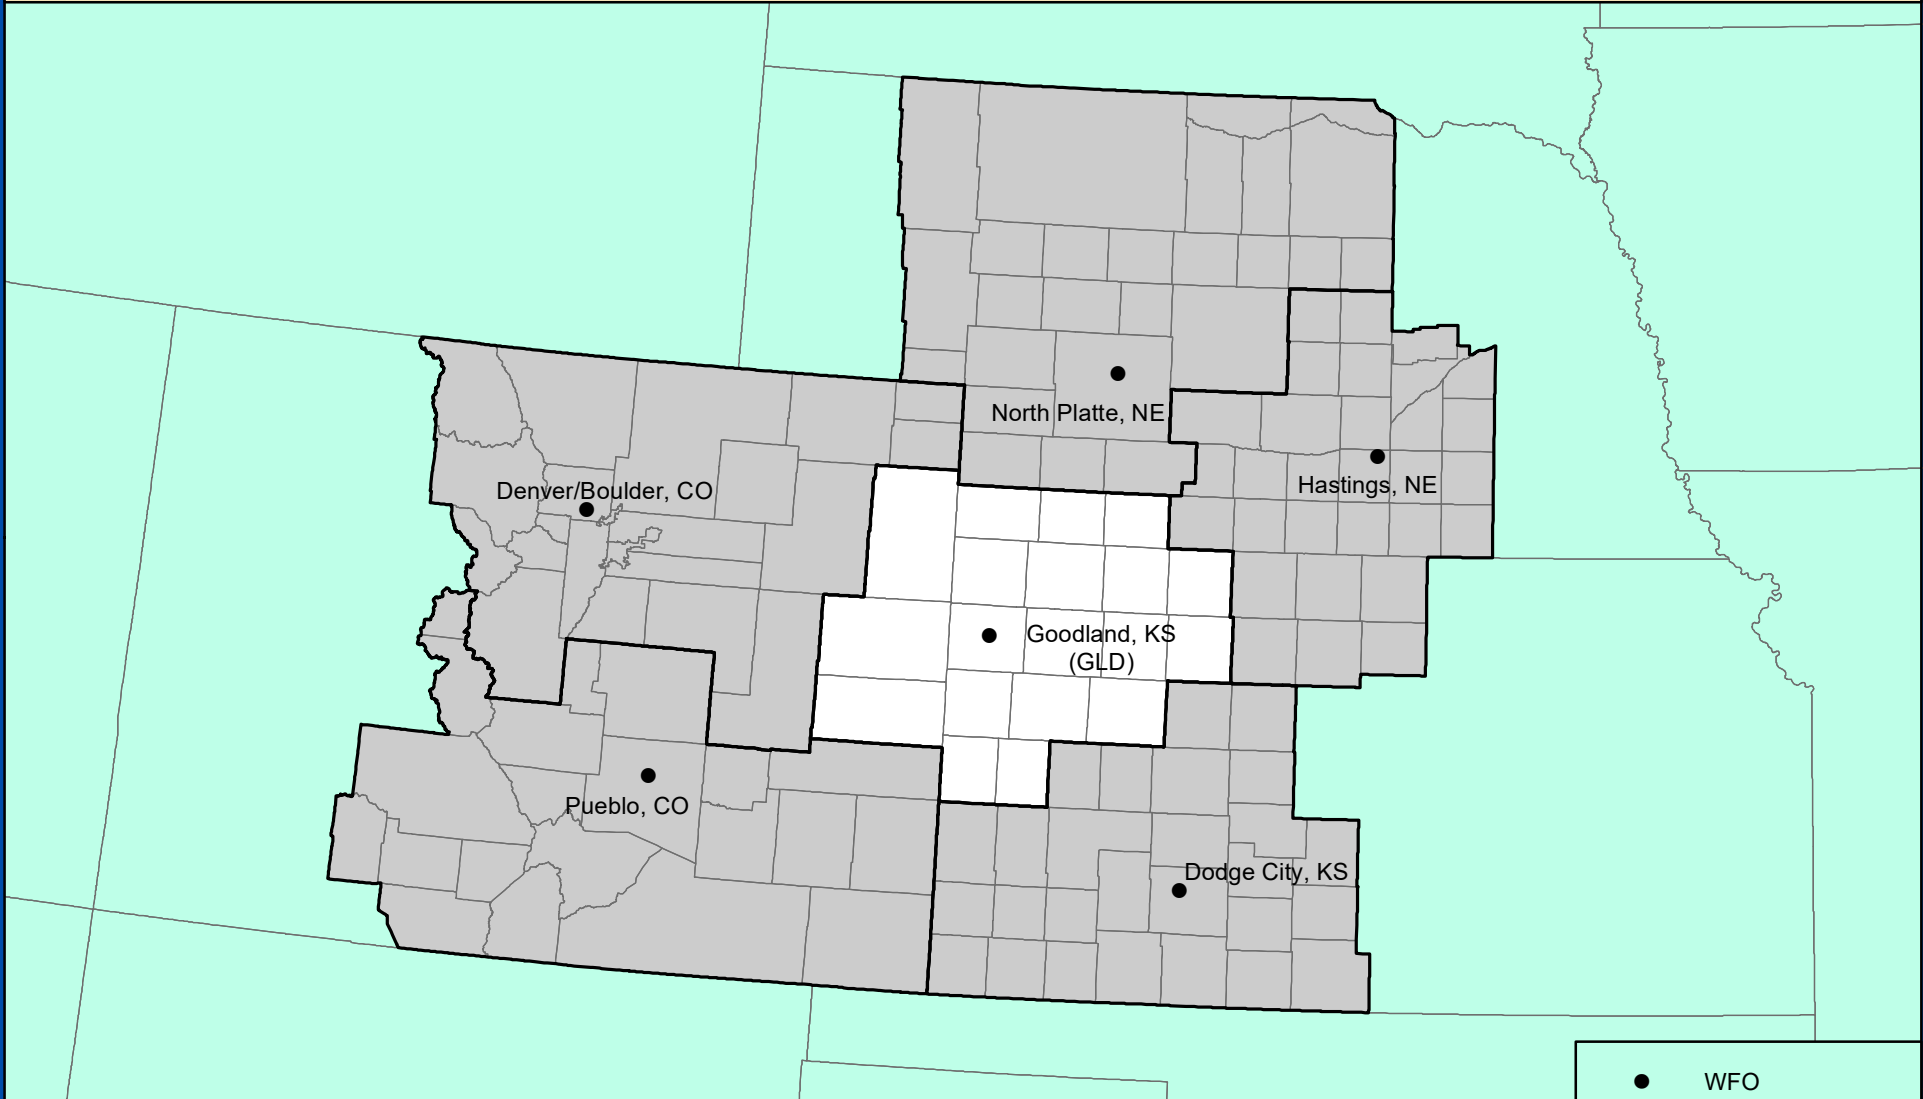

GOODLAND, KANSAS

COUNTY WARNING FORECAST AREA

NATIONAL WEATHER SERVICE
CENTRAL REGION

MARCH 2024
IDP GIS