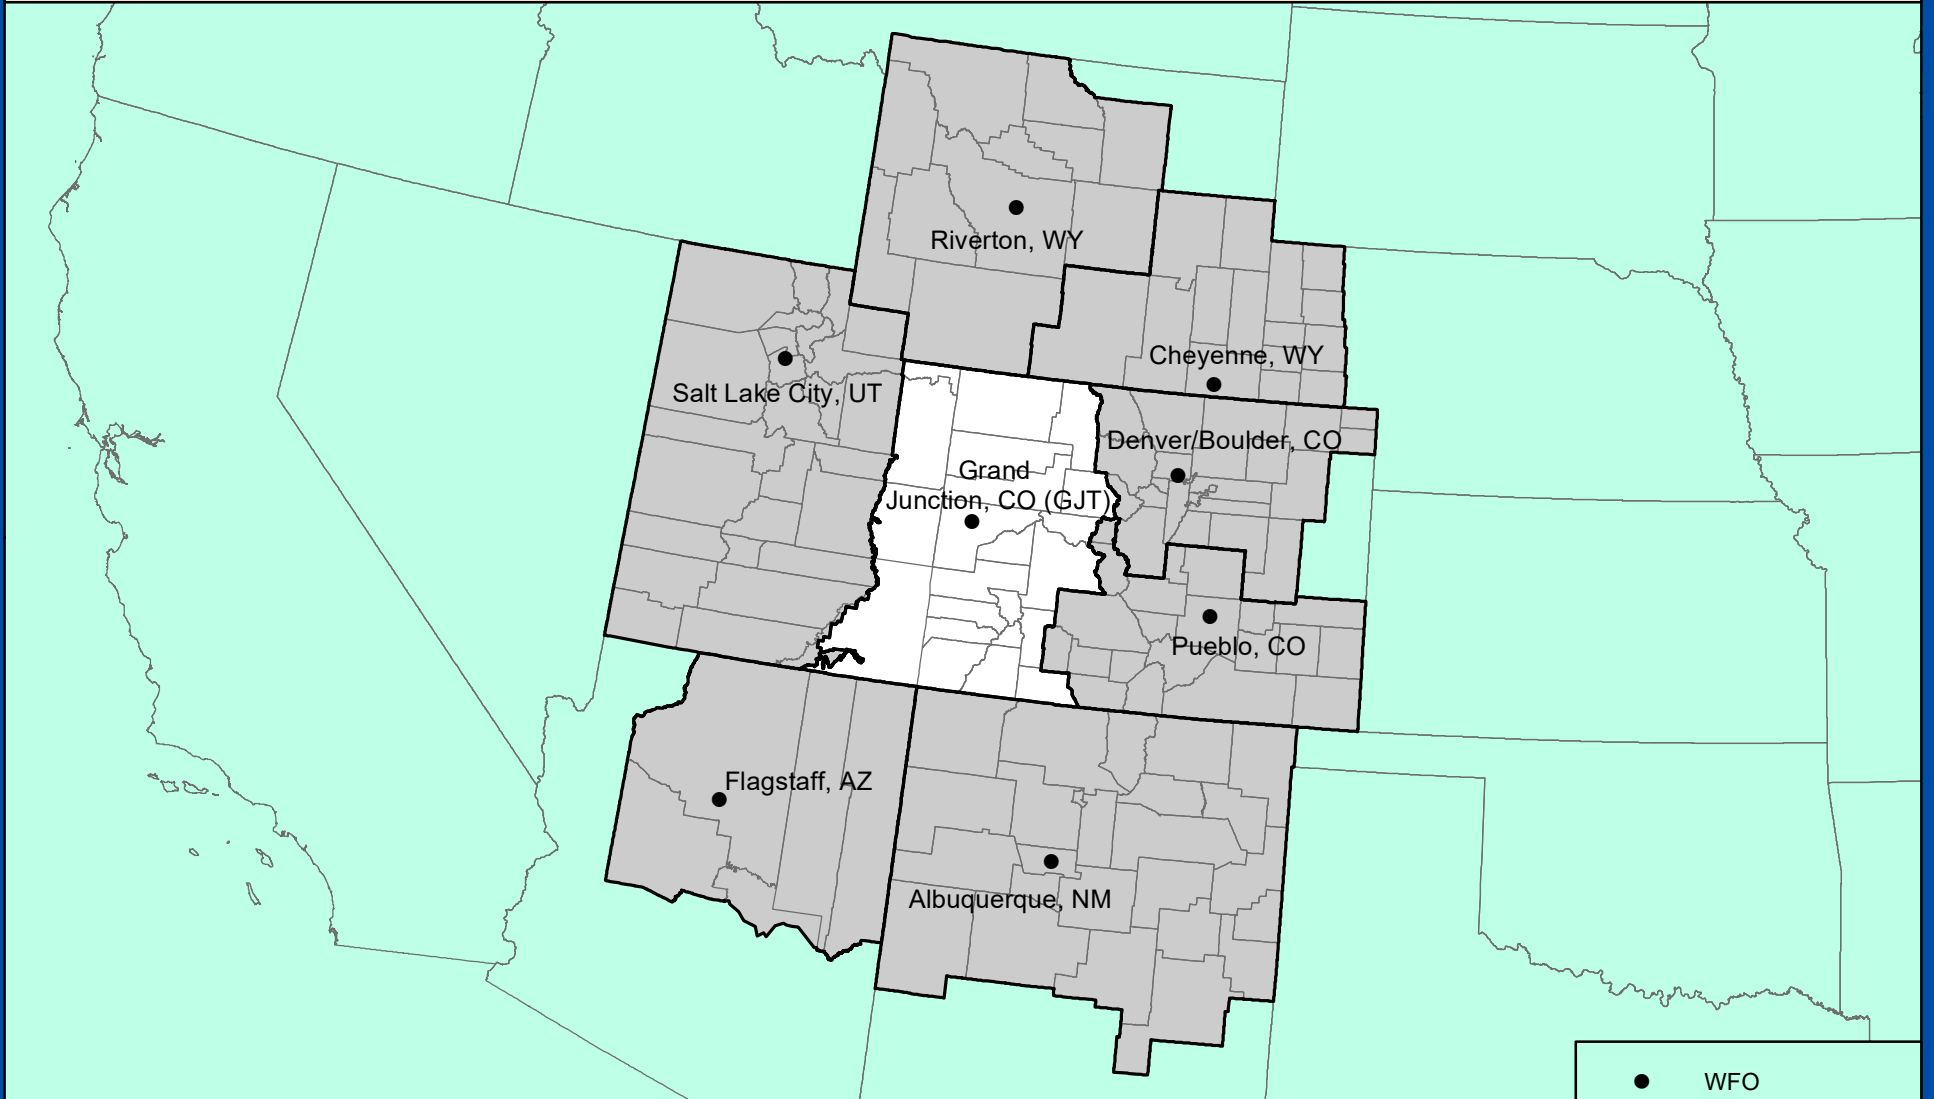

GRAND JUNCTION, COLORADO

COUNTY WARNING FORECAST AREA

NATIONAL WEATHER SERVICE
CENTRAL REGION