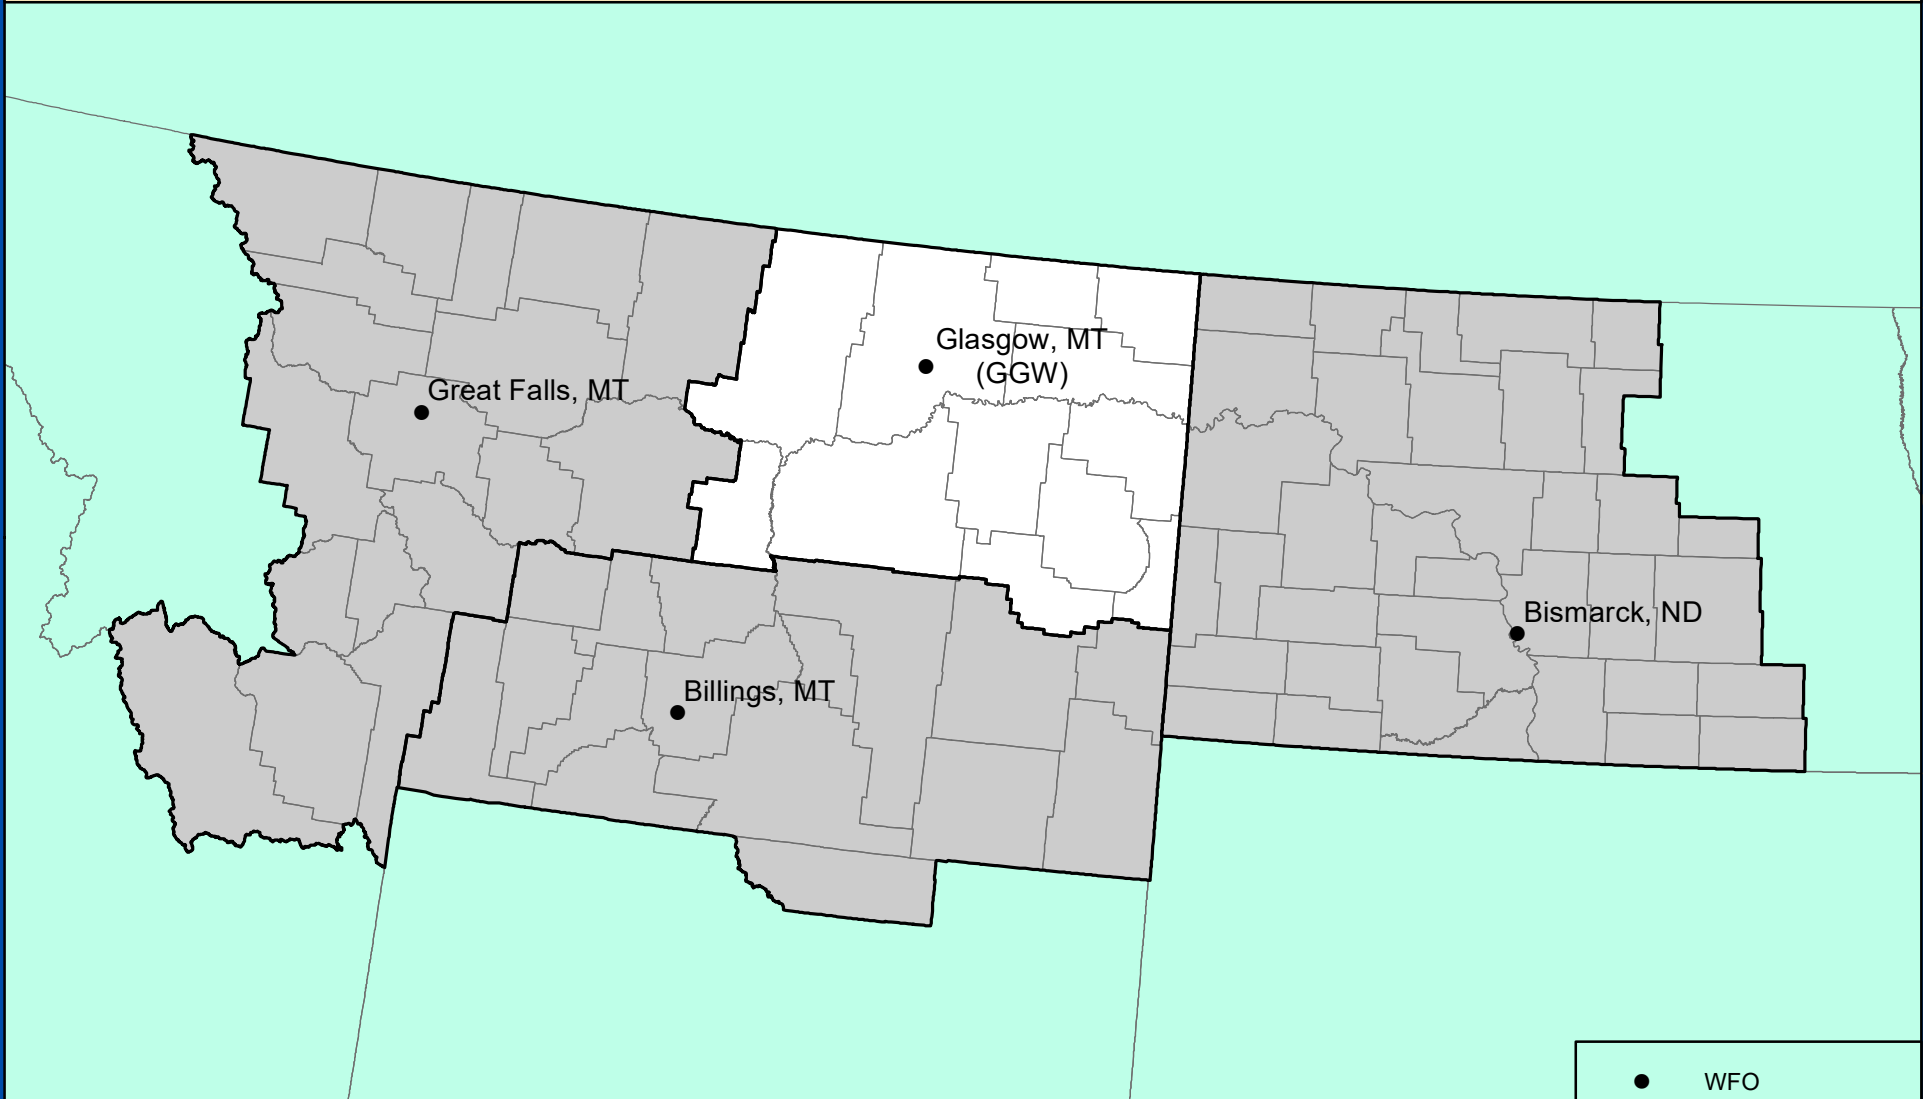

GLASGOW, MONTANA

COUNTY WARNING FORECAST AREA

NATIONAL WEATHER SERVICE
WESTERN REGION

MARCH 2024
IDP GIS