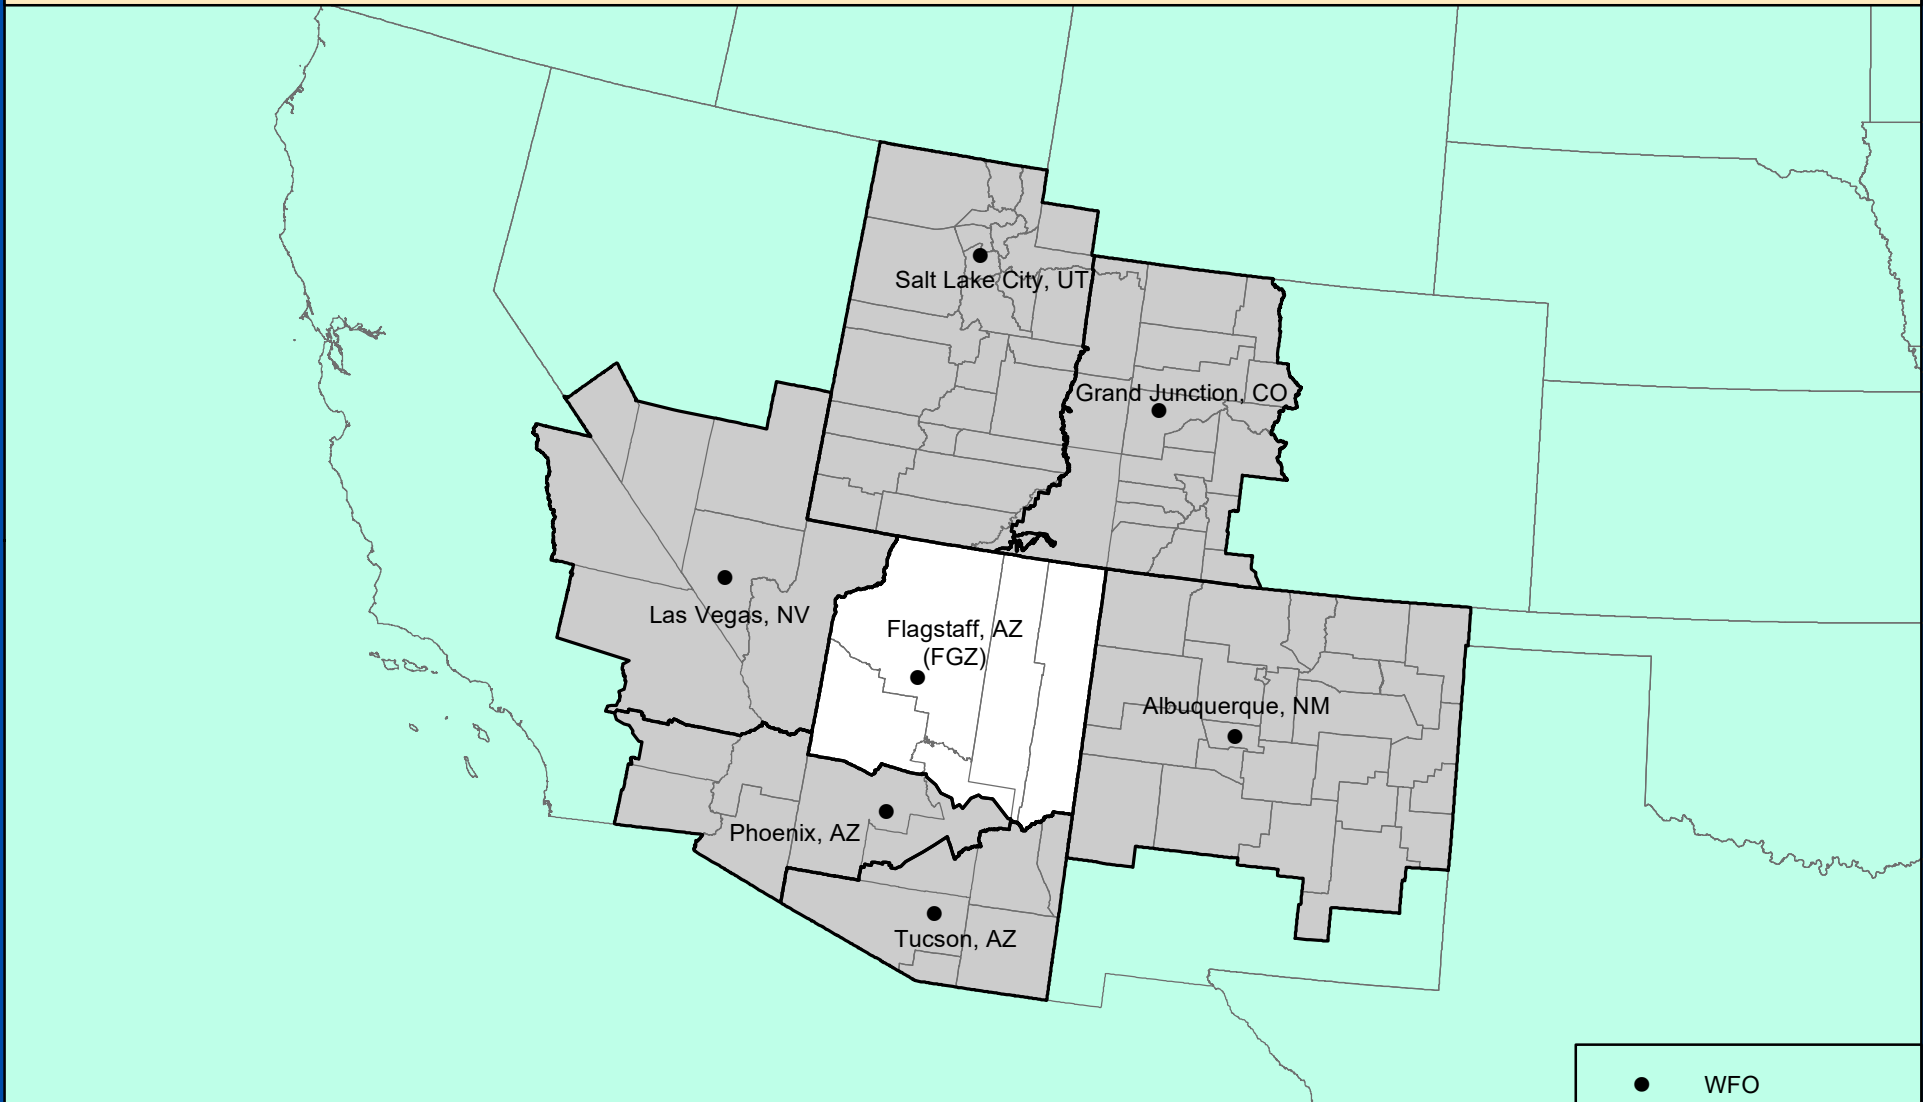

# FLAGSTAFF, ARIZONA COUNTY WARNING FORECAST AREA

- WFO
- Surrounding CWFA
- CWFA

**NATIONAL WEATHER SERVICE  
WESTERN REGION**

MARCH 2024  
IDP GIS