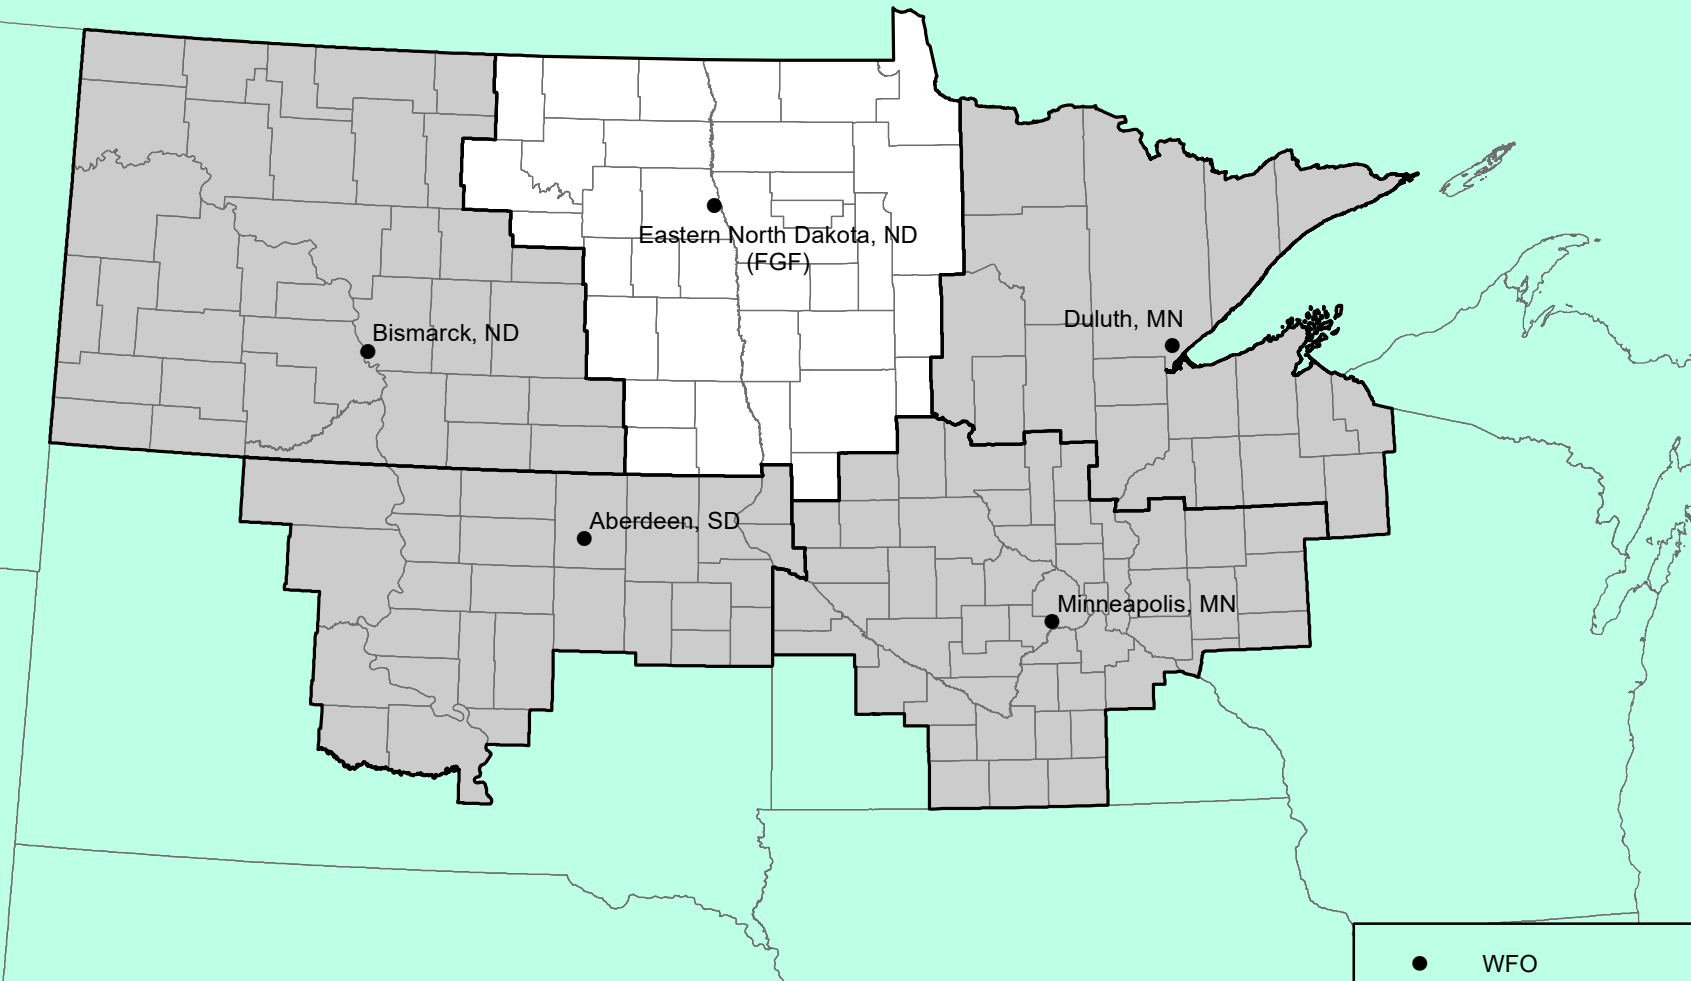

EASTERN NORTH DAKOTA, NORTH DAKOTA COUNTY WARNING FORECAST AREA

- WFO
- Surrounding CWFA
- CWFA

**NATIONAL WEATHER SERVICE
CENTRAL REGION**