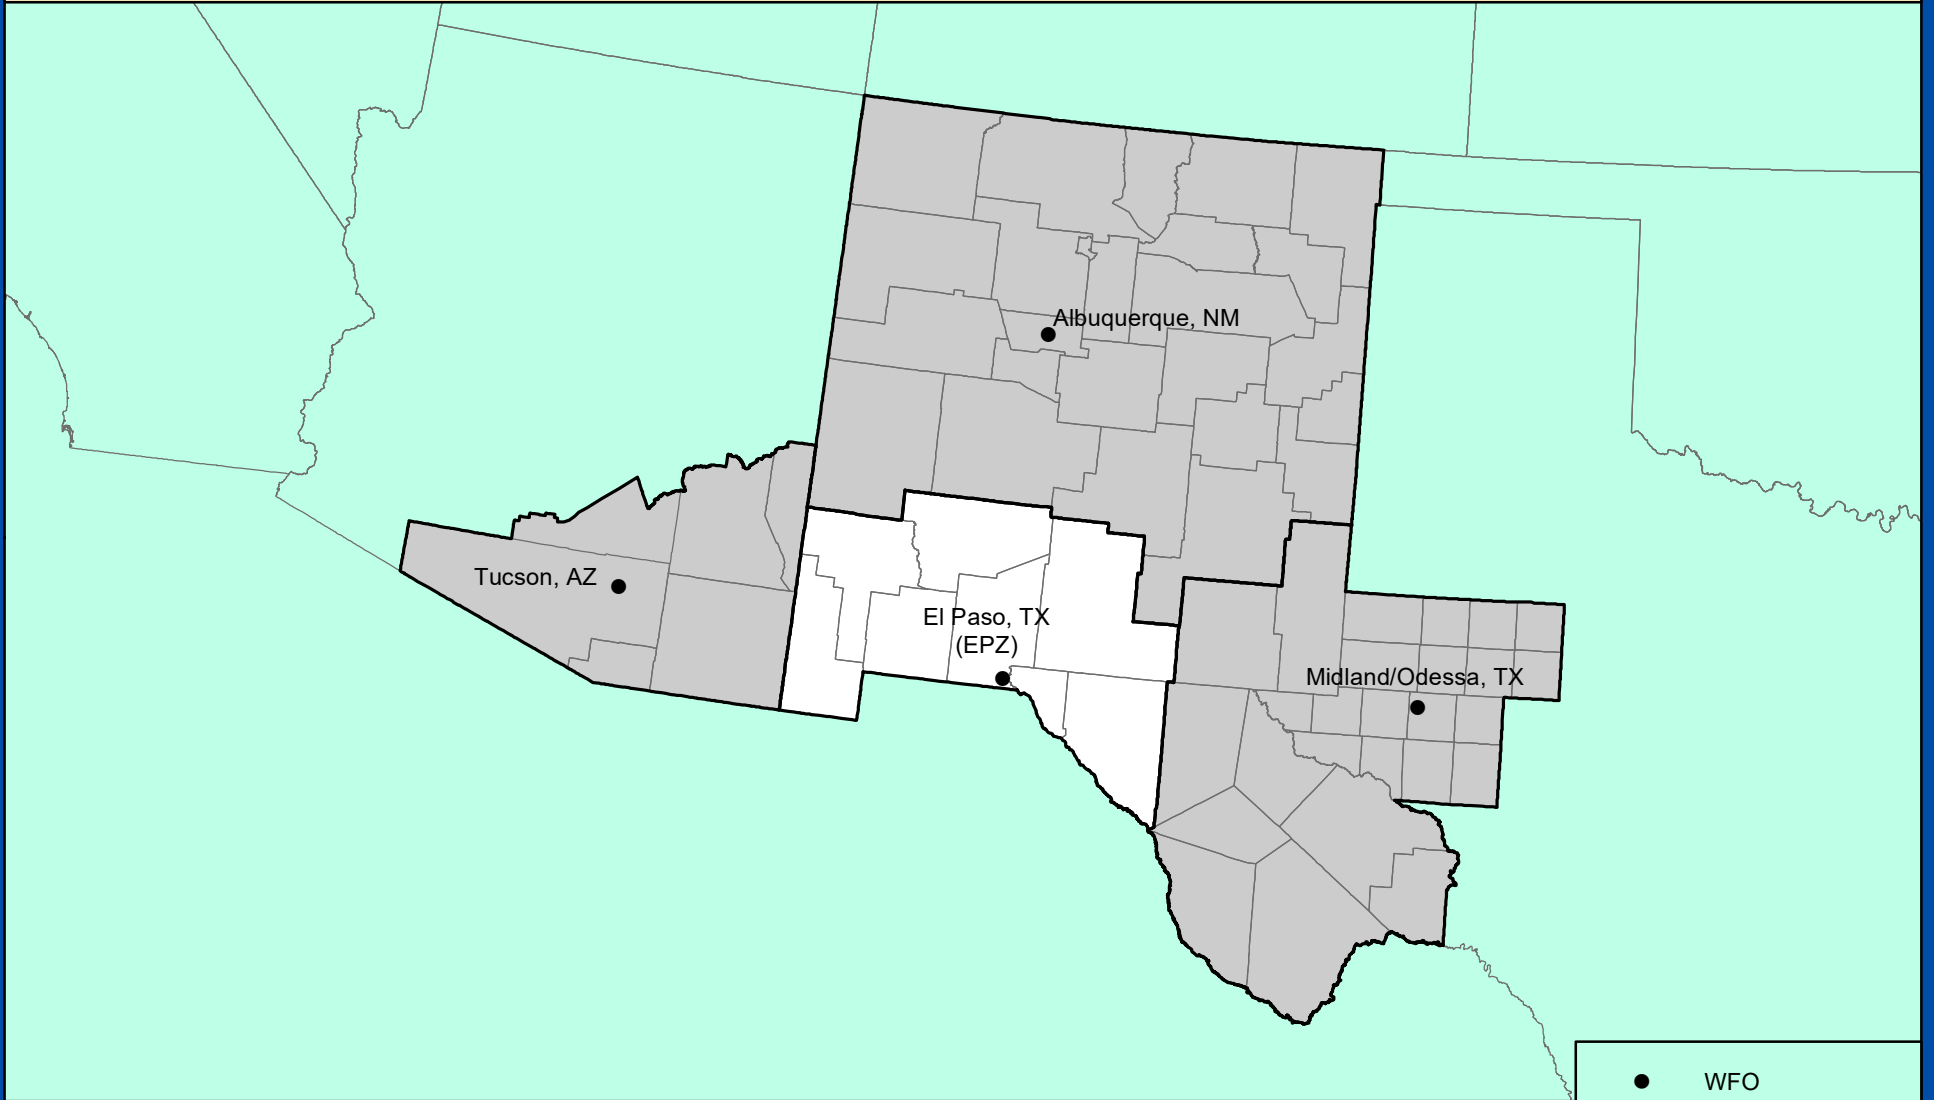

EL PASO, TEXAS

COUNTY WARNING FORECAST AREA

NATIONAL WEATHER SERVICE
SOUTHERN REGION

MARCH 2024
IDP GIS