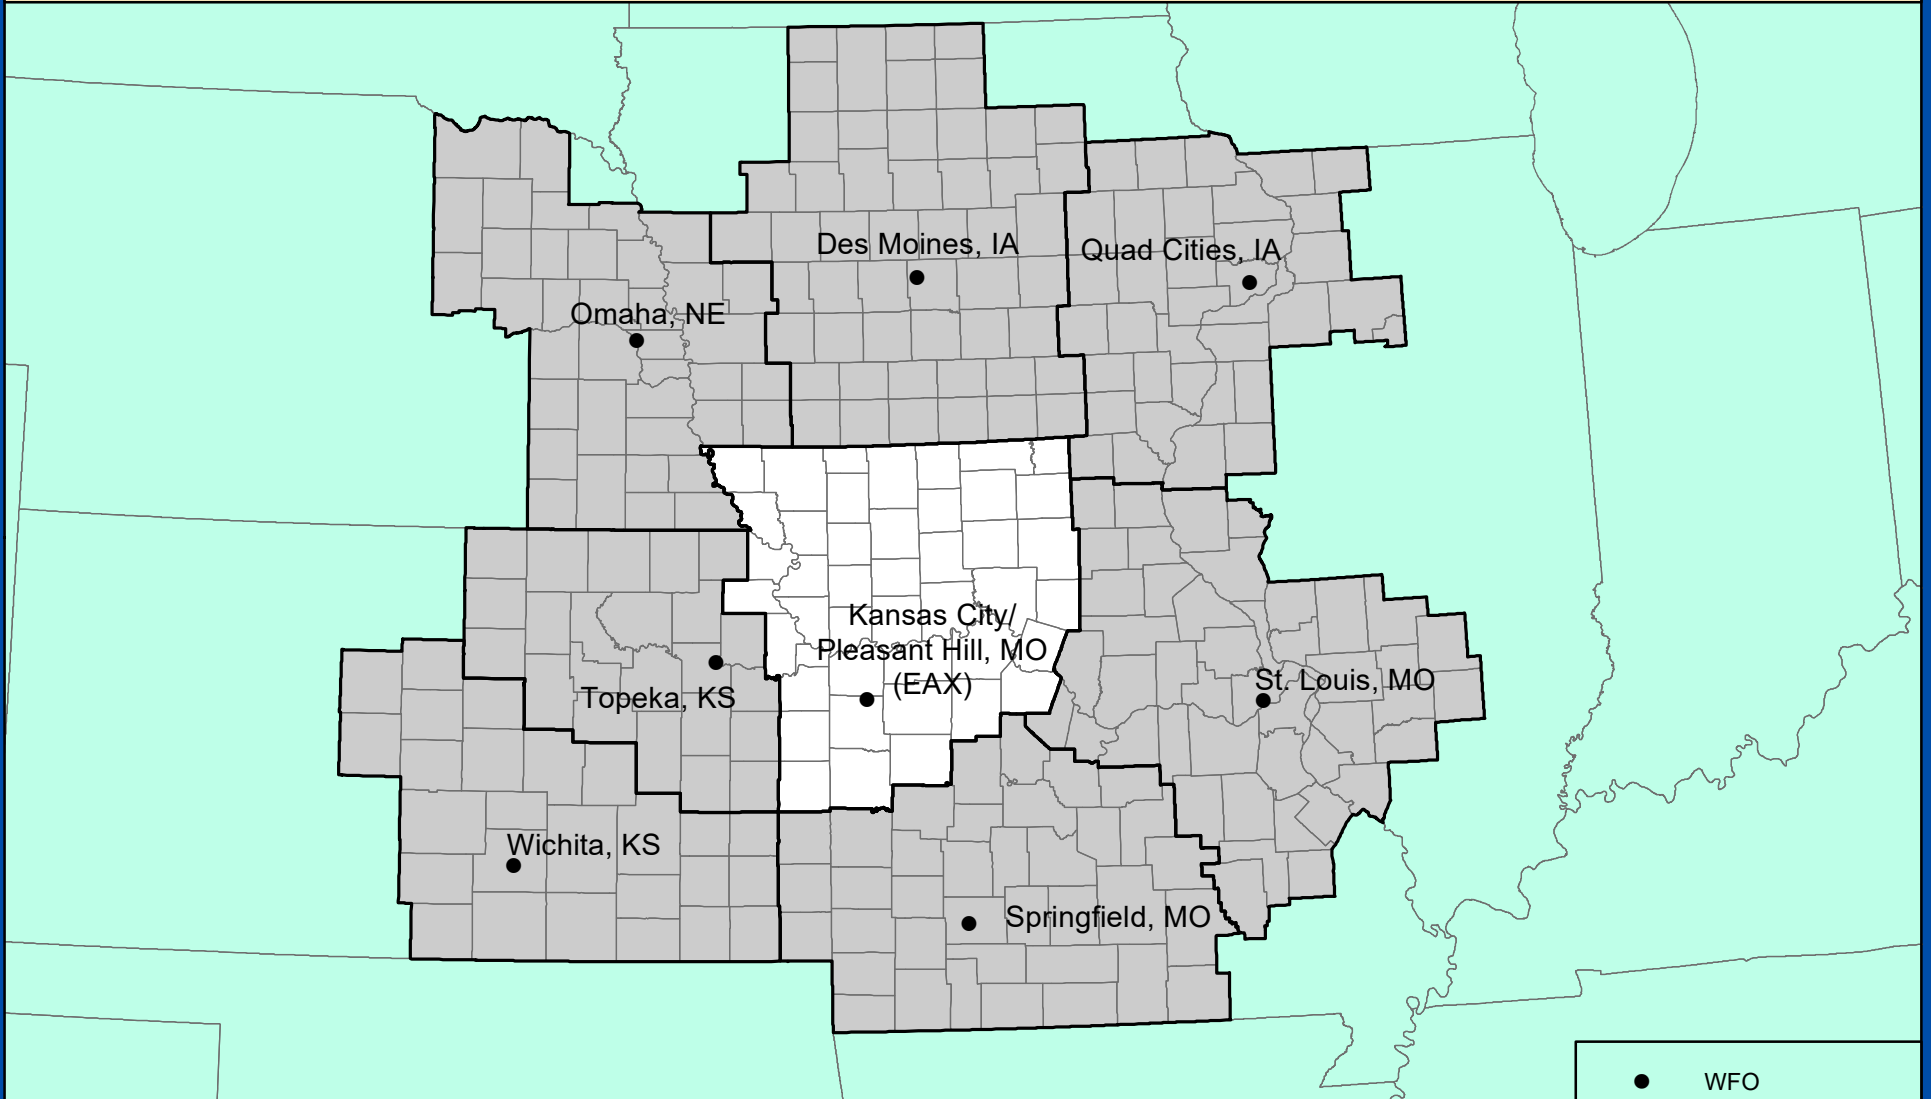

KANSAS CITY/PLEASANT HILL, MISSOURI

COUNTY WARNING FORECAST AREA

NATIONAL WEATHER SERVICE
CENTRAL REGION

MARCH 2024
IDP GIS

- WFO
- Surrounding CWFA
- CWFA