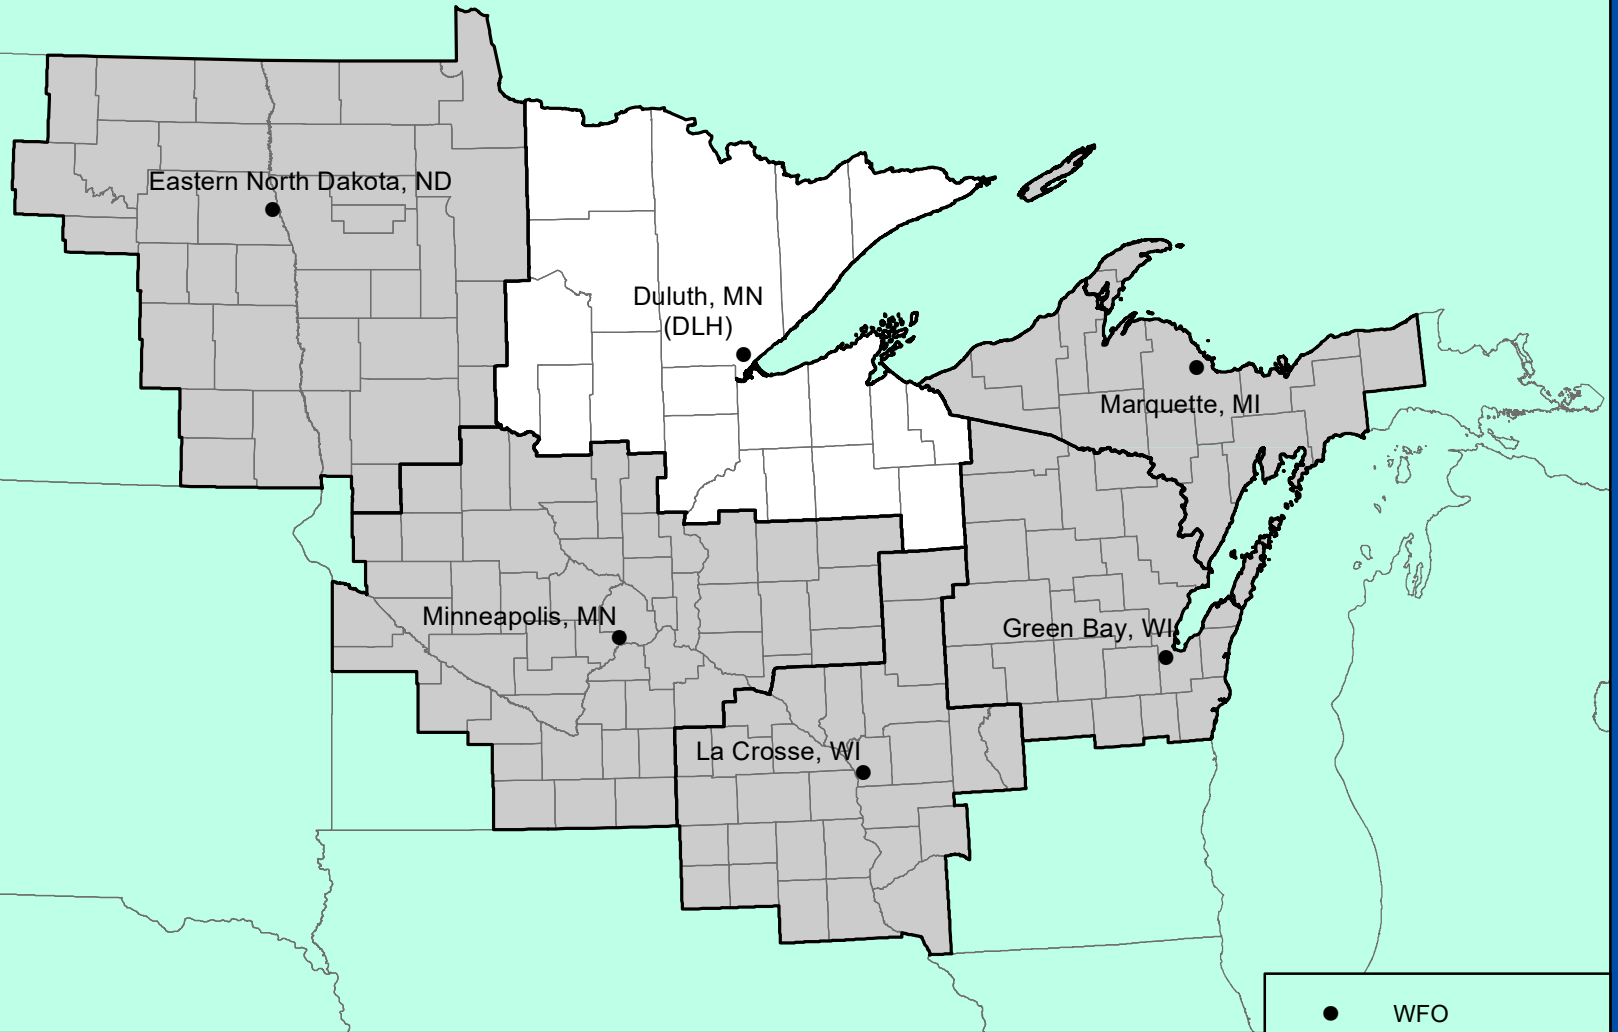

# DULUTH, MINNESOTA

## COUNTY WARNING FORECAST AREA

**NATIONAL WEATHER SERVICE**  
**CENTRAL REGION**