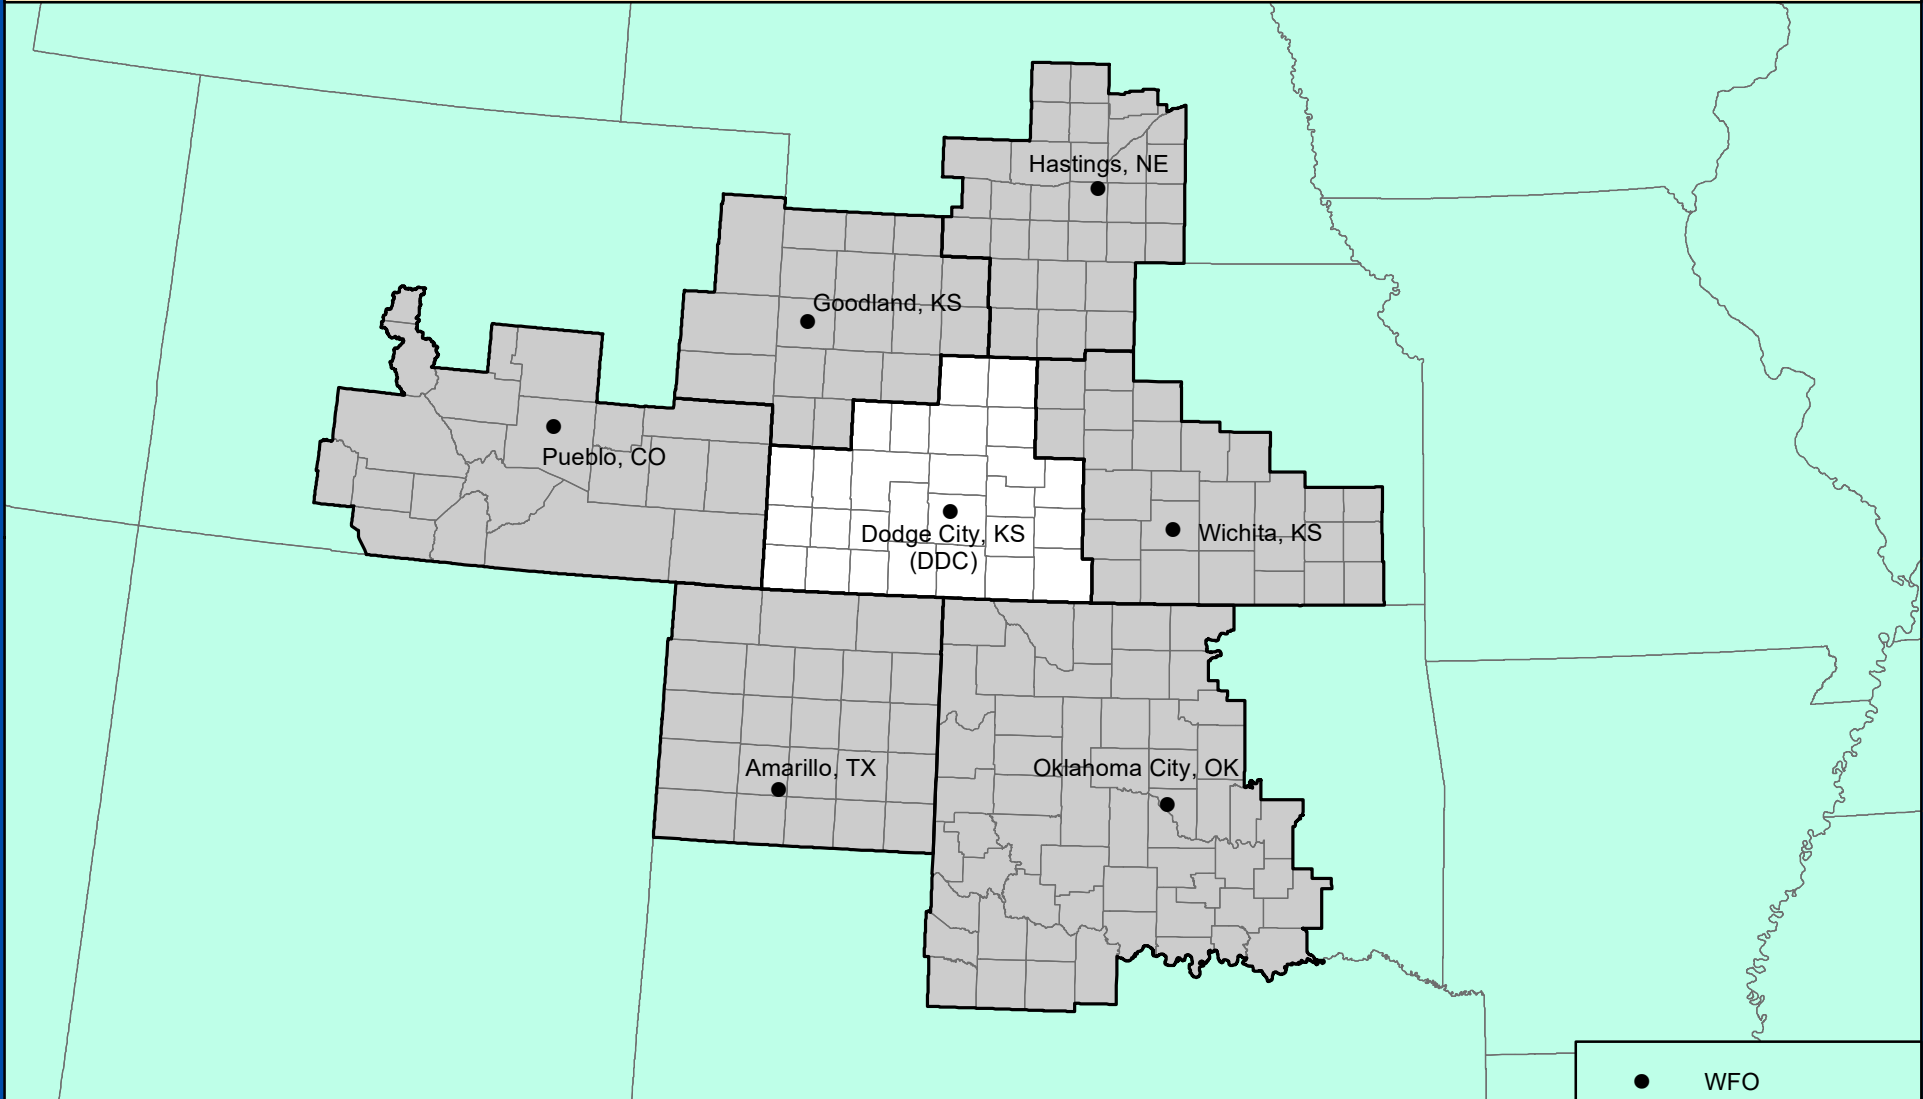

DODGE CITY, KANSAS

COUNTY WARNING FORECAST AREA

NATIONAL WEATHER SERVICE
CENTRAL REGION

MARCH 2024
IDP GIS