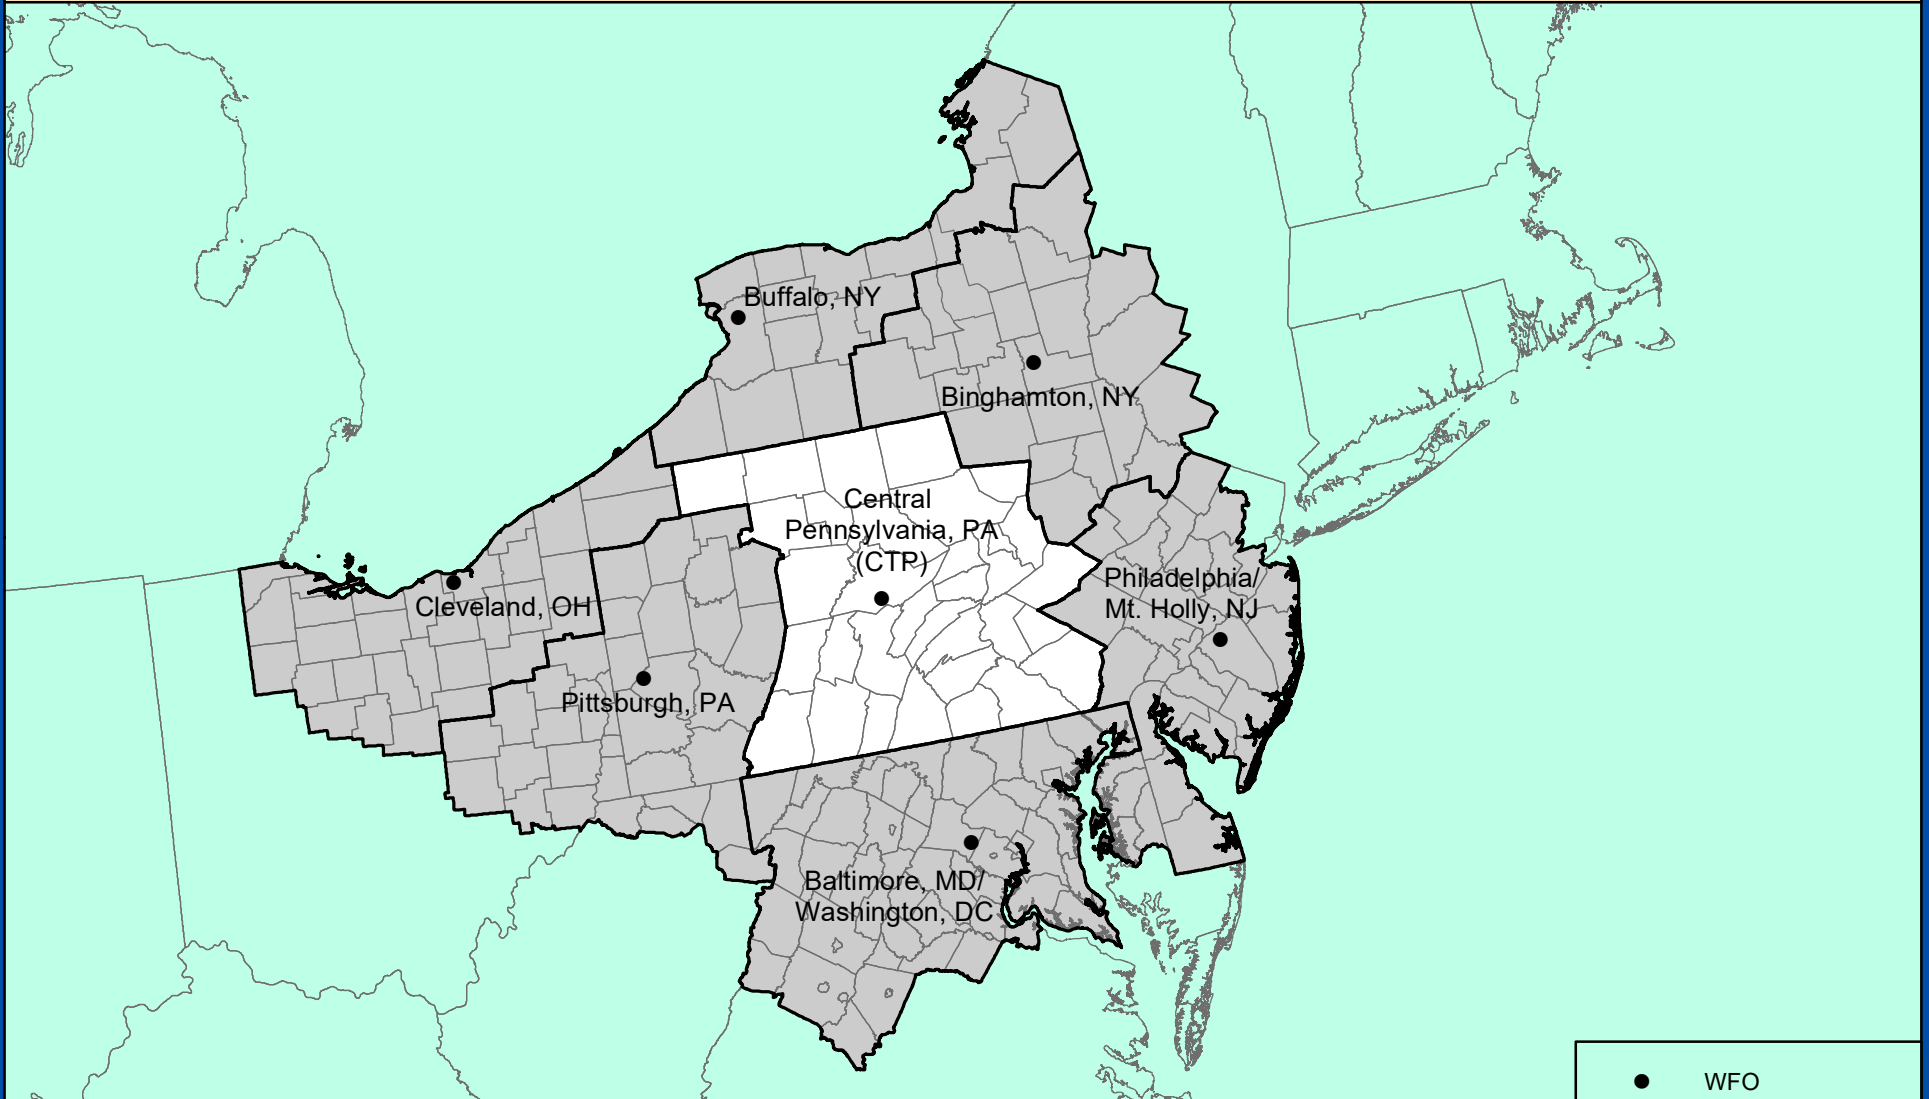

# CENTRAL PENNSYLVANIA, PENNSYLVANIA

## COUNTY WARNING FORECAST AREA

**NATIONAL WEATHER SERVICE**  
**EASTERN REGION**

- WFO
- Surrounding CWFA
- CWFA