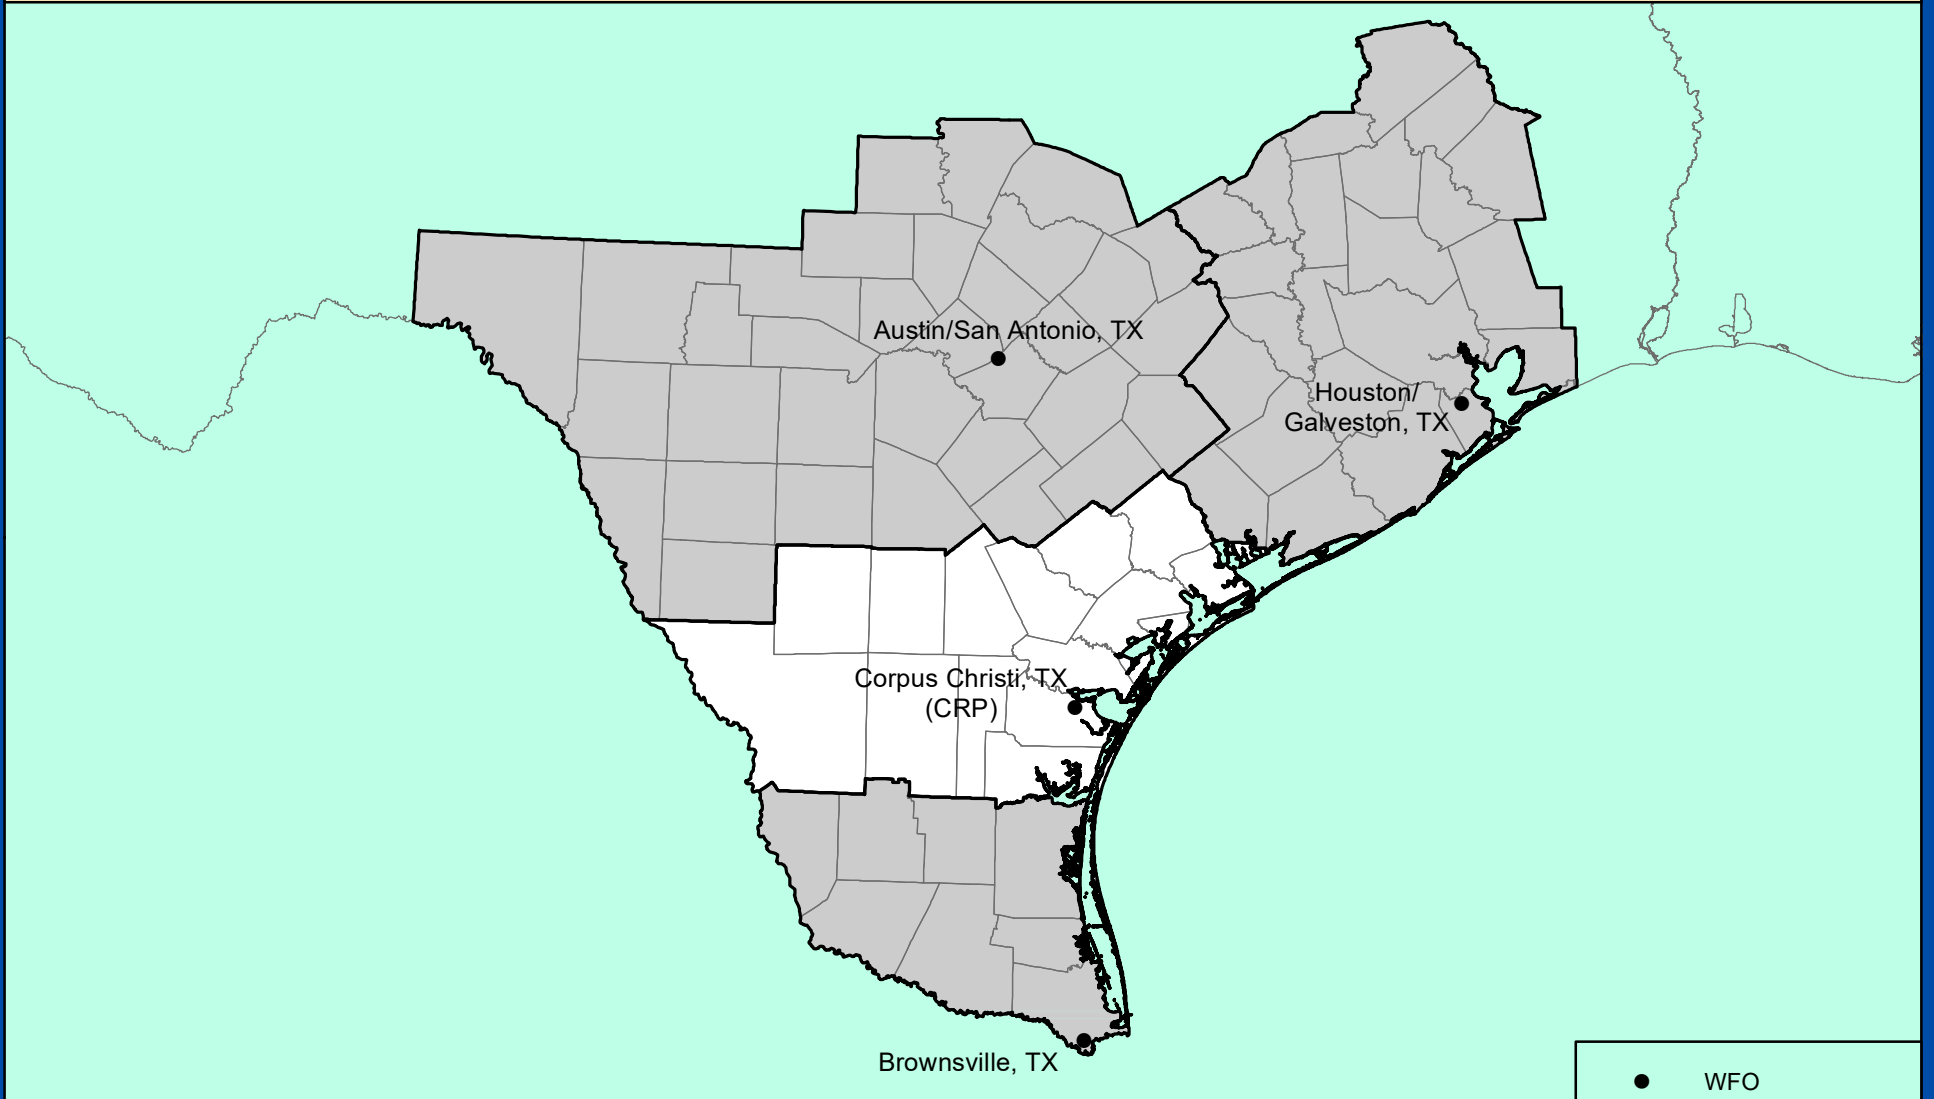

CORPUS CHRISTI, TEXAS

COUNTY WARNING FORECAST AREA

- WFO
- Surrounding CWFA
- CWFA

NATIONAL WEATHER SERVICE
SOUTHERN REGION

MARCH 2024
IDP GIS