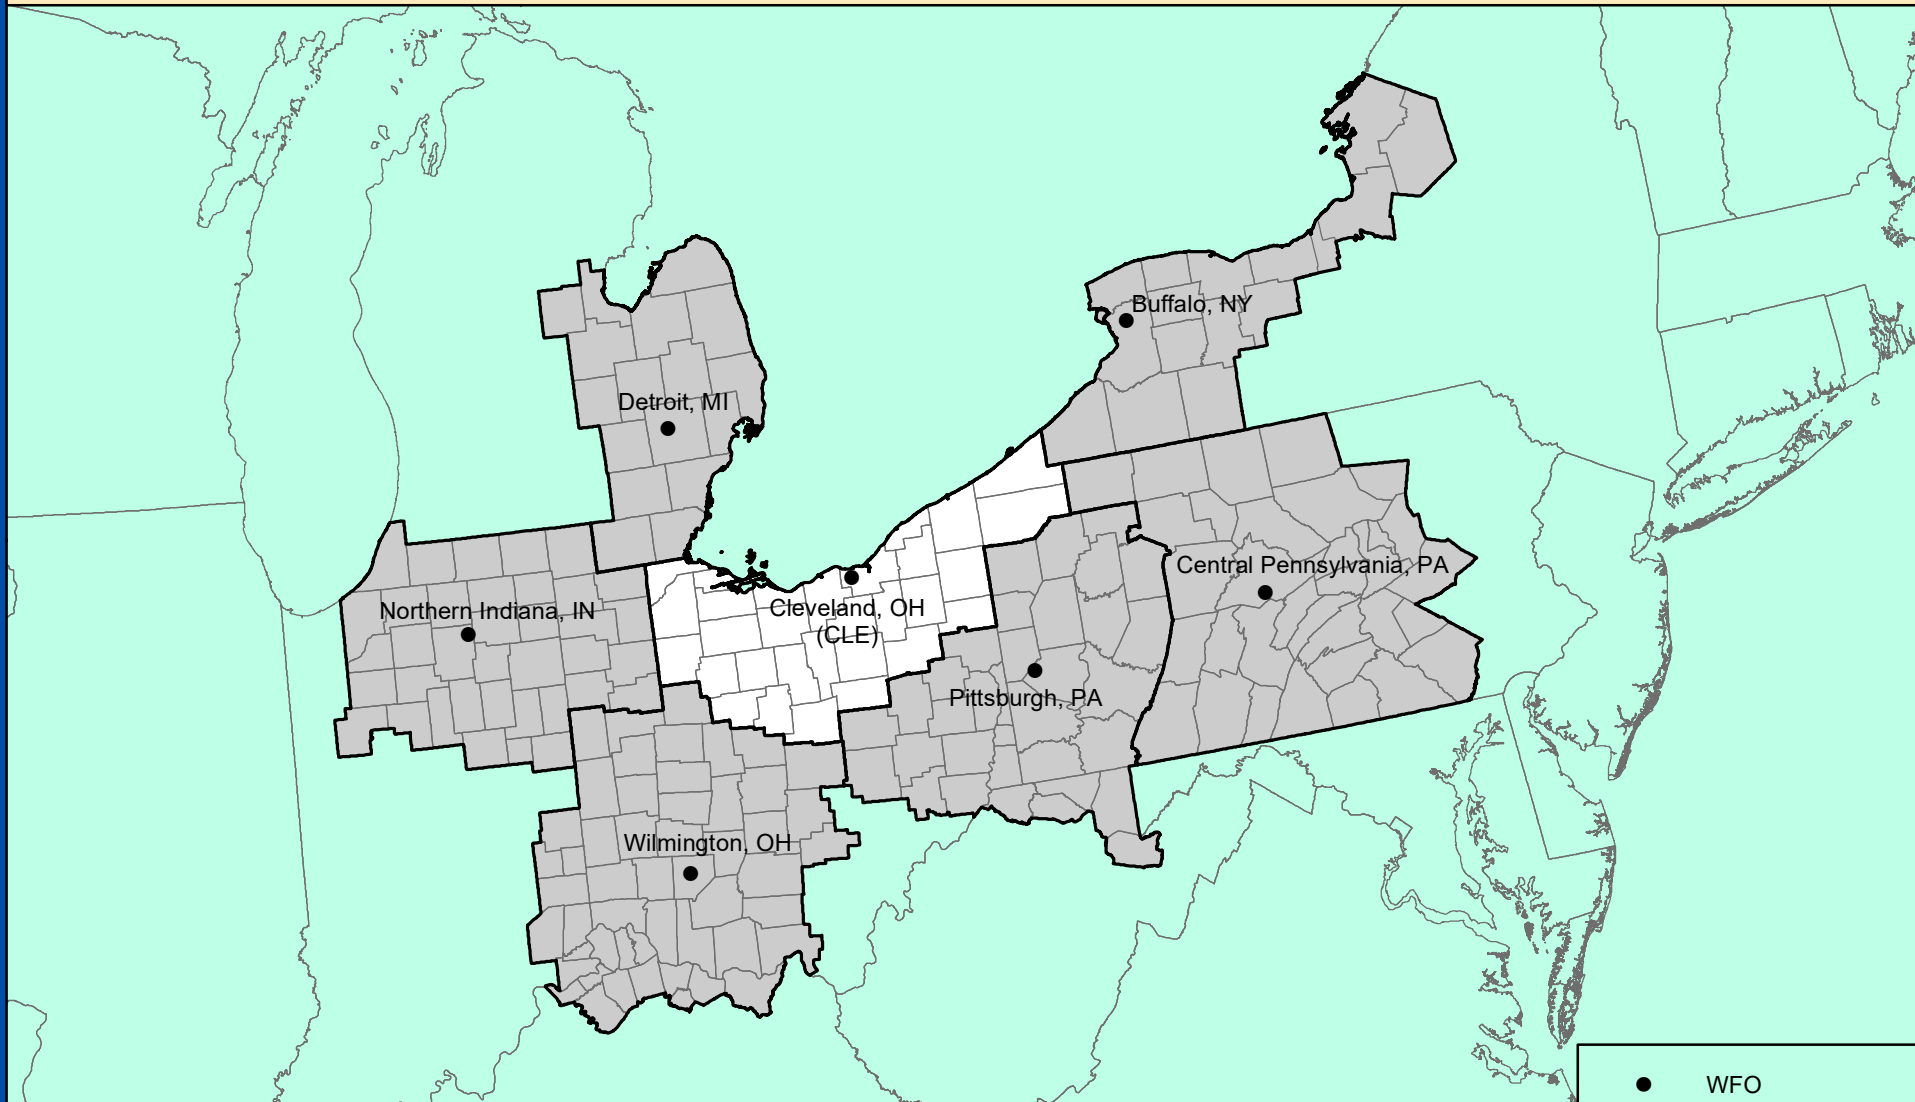

# CLEVELAND, OHIO COUNTY WARNING FORECAST AREA

**NATIONAL WEATHER SERVICE  
EASTERN REGION**

MARCH 2024  
IDP GIS