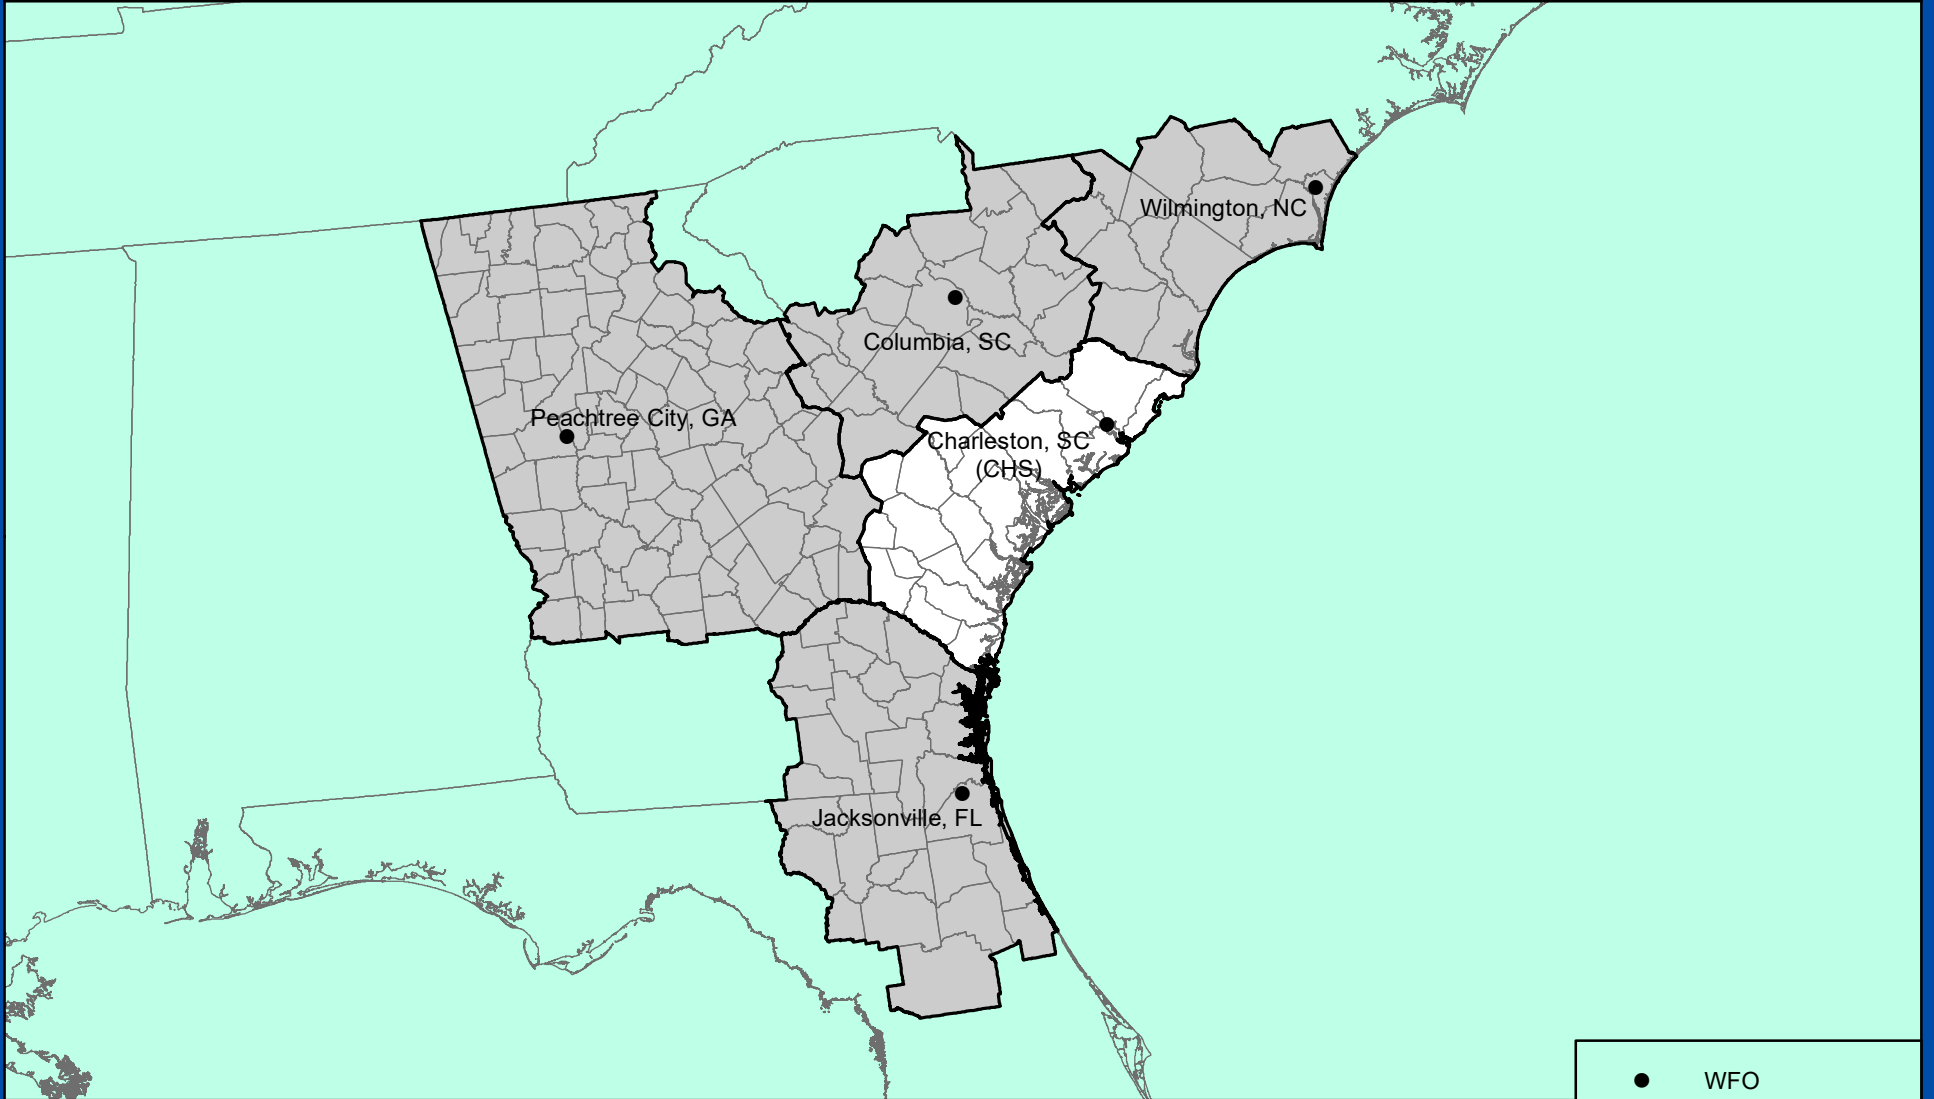

# CHARLESTON, SOUTH CAROLINA COUNTY WARNING FORECAST AREA

**NATIONAL WEATHER SERVICE  
EASTERN REGION**

MARCH 2024  
IDP GIS

- WFO
- Surrounding CWFA
- CWFA