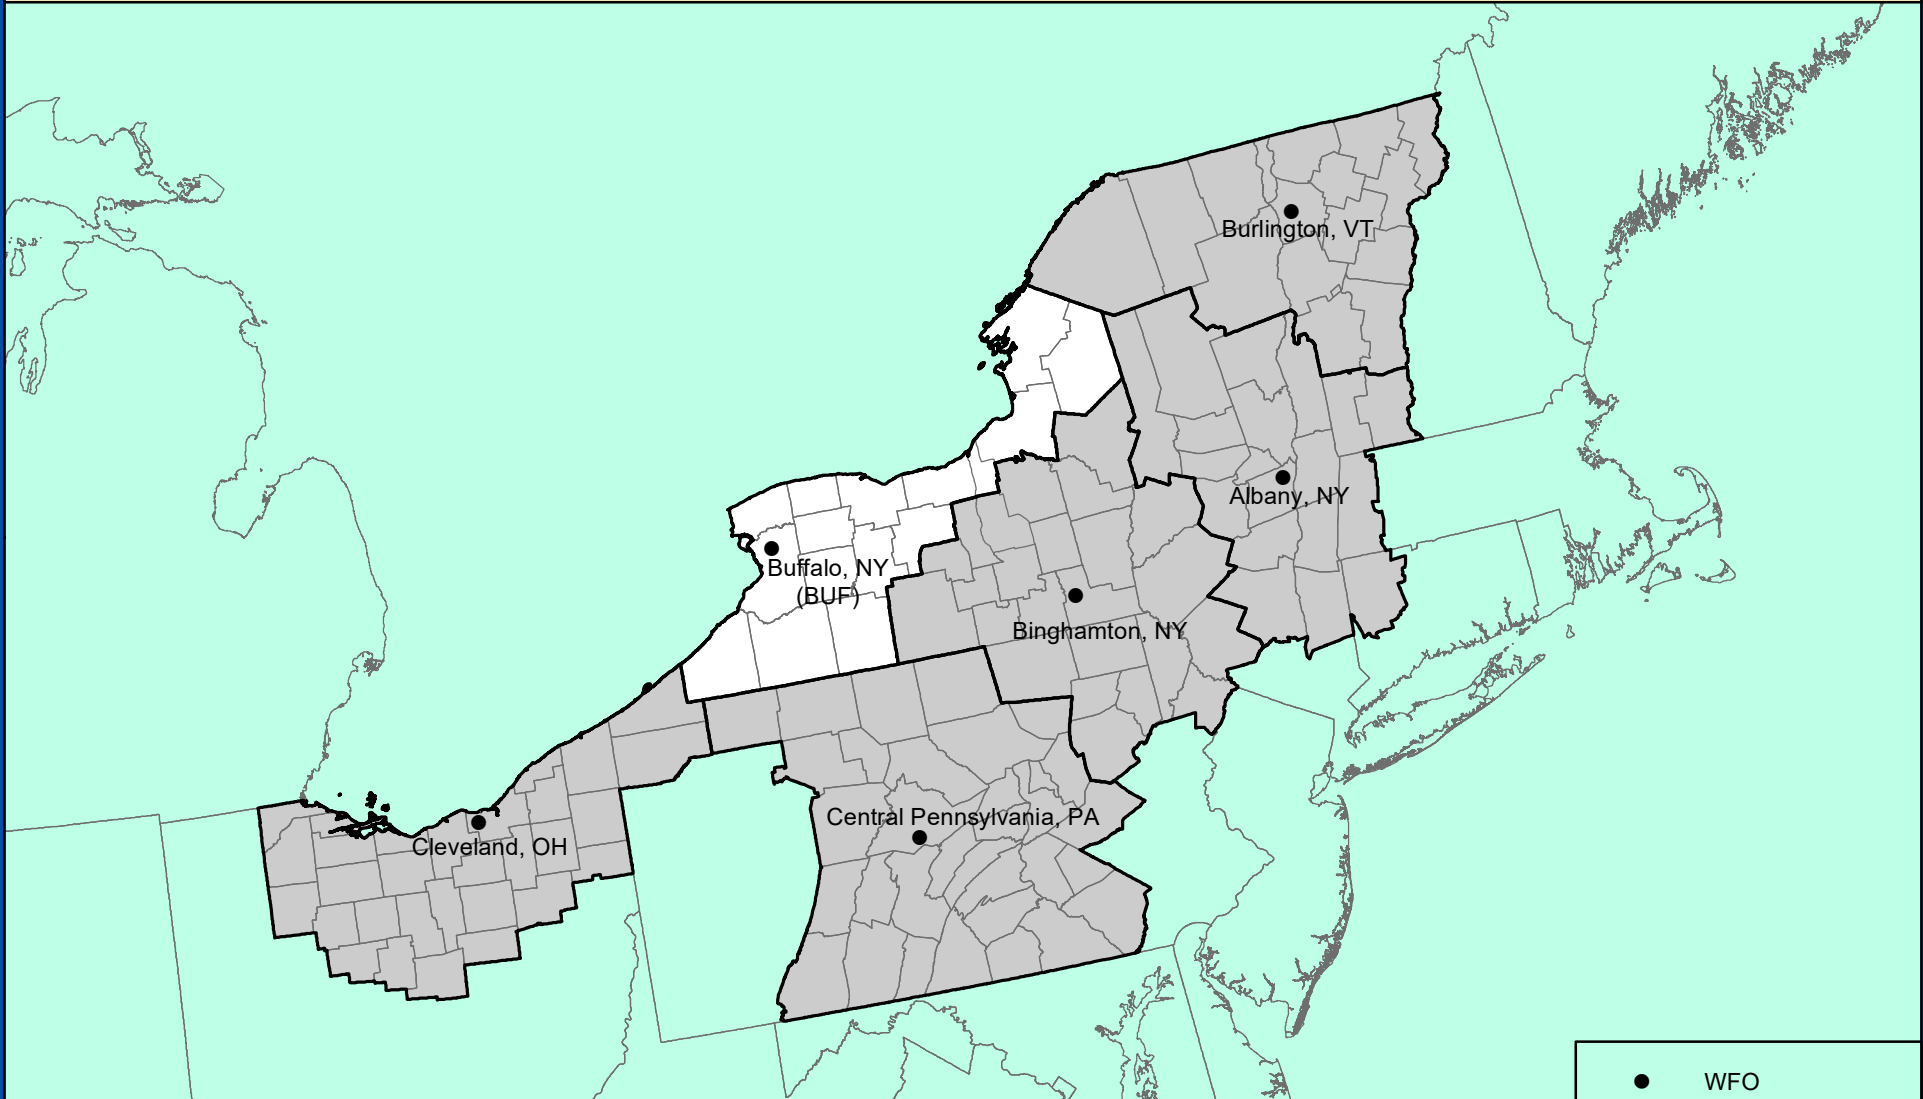

BUFFALO, NEW YORK

COUNTY WARNING FORECAST AREA

NATIONAL WEATHER SERVICE
EASTERN REGION

MARCH 2024
IDP GIS