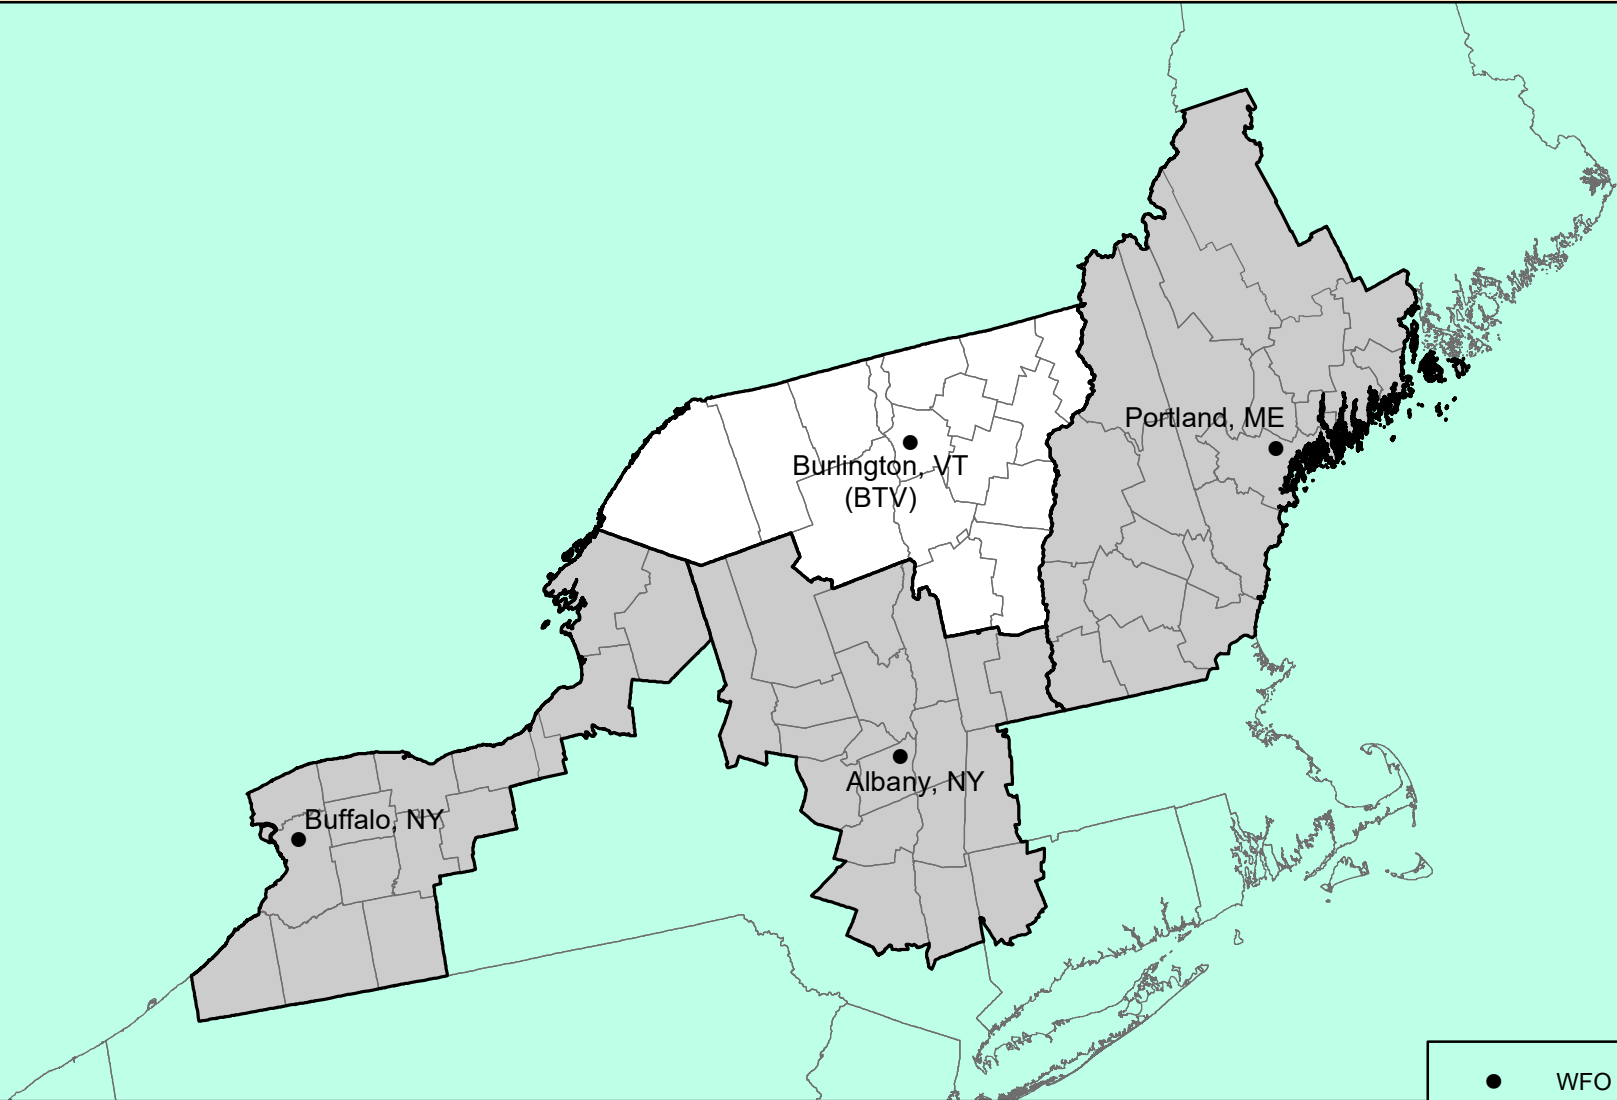

BURLINGTON, VERMONT

COUNTY WARNING FORECAST AREA

NATIONAL WEATHER SERVICE
EASTERN REGION