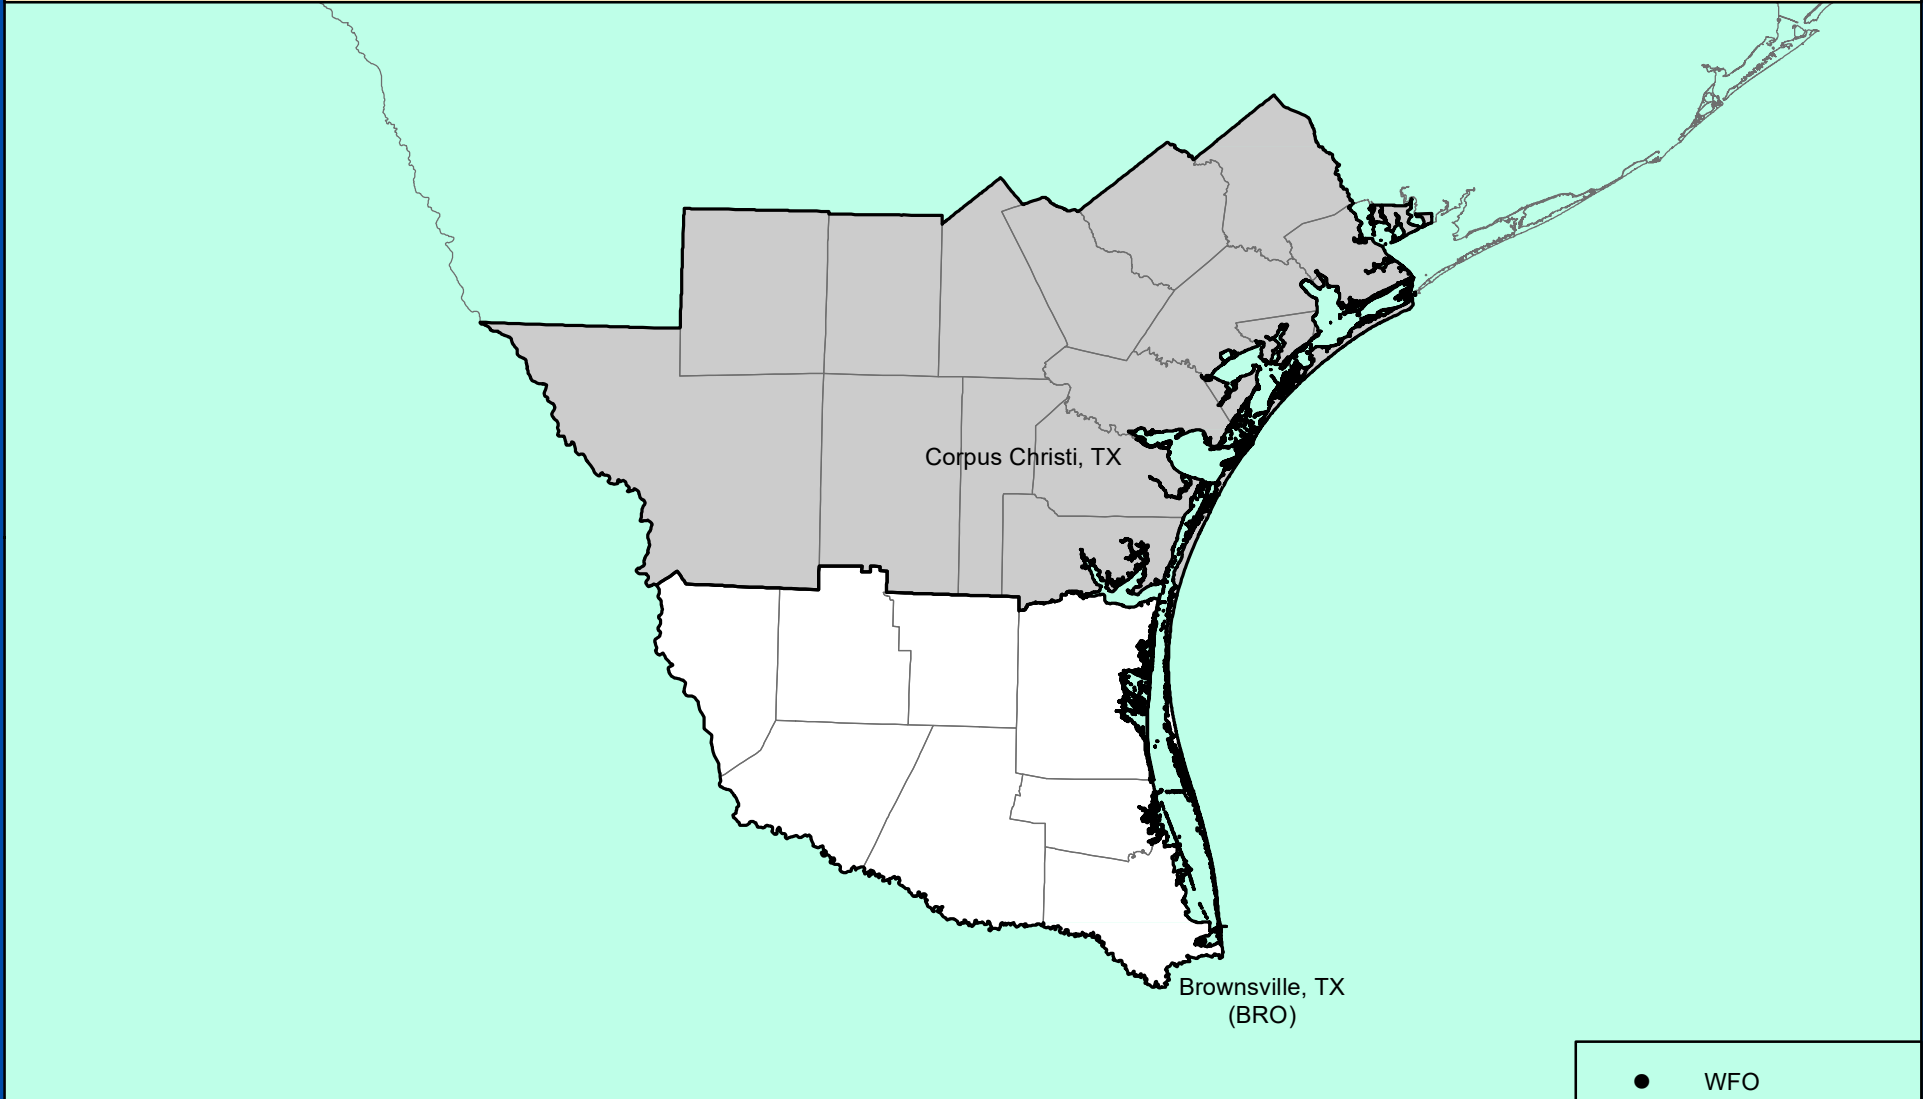

# BROWNSVILLE, TEXAS

## COUNTY WARNING FORECAST AREA

- WFO
- Surrounding CWFA
- CWFA

**NATIONAL WEATHER SERVICE**  
**SOUTHERN REGION**

MARCH 2024  
IDP GIS