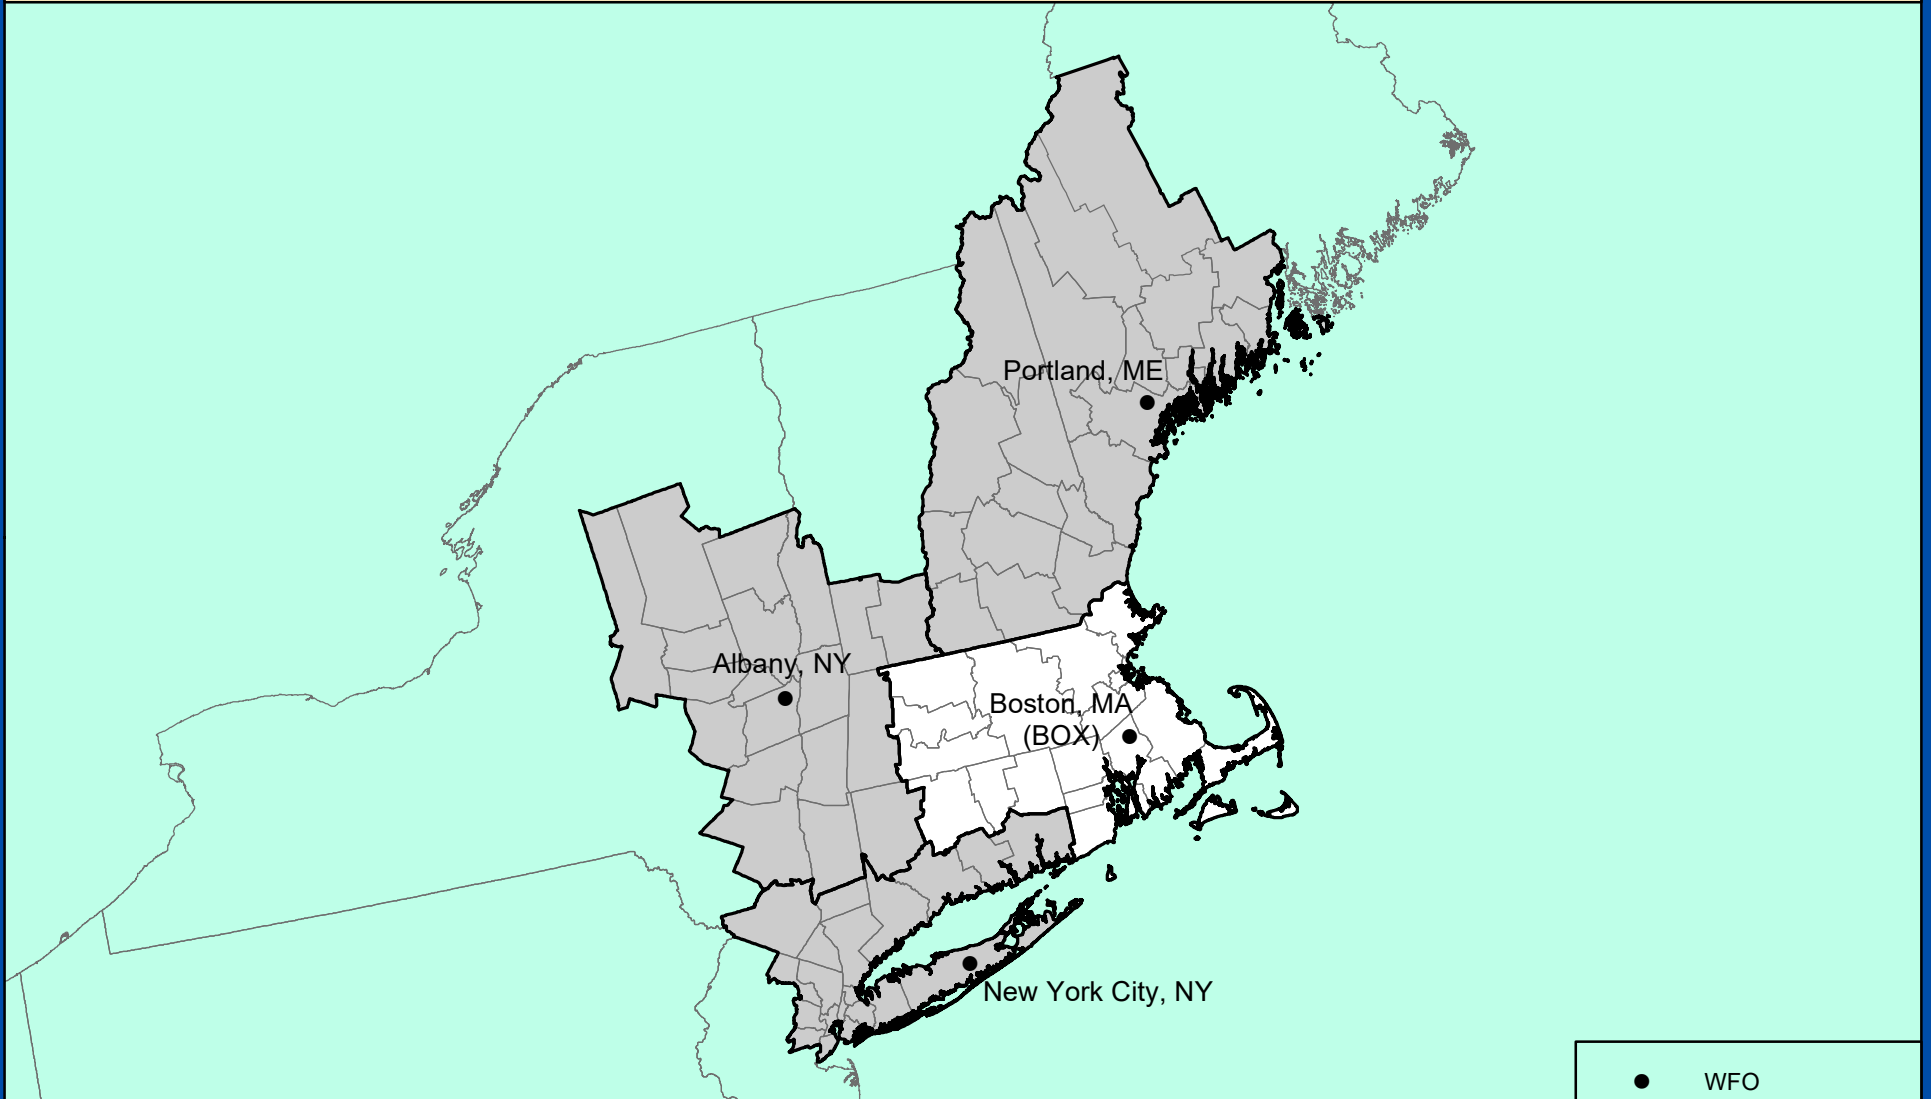

BOSTON, MASSACHUSETTS COUNTY WARNING FORECAST AREA

**NATIONAL WEATHER SERVICE
EASTERN REGION**

MARCH 2024
IDP GIS