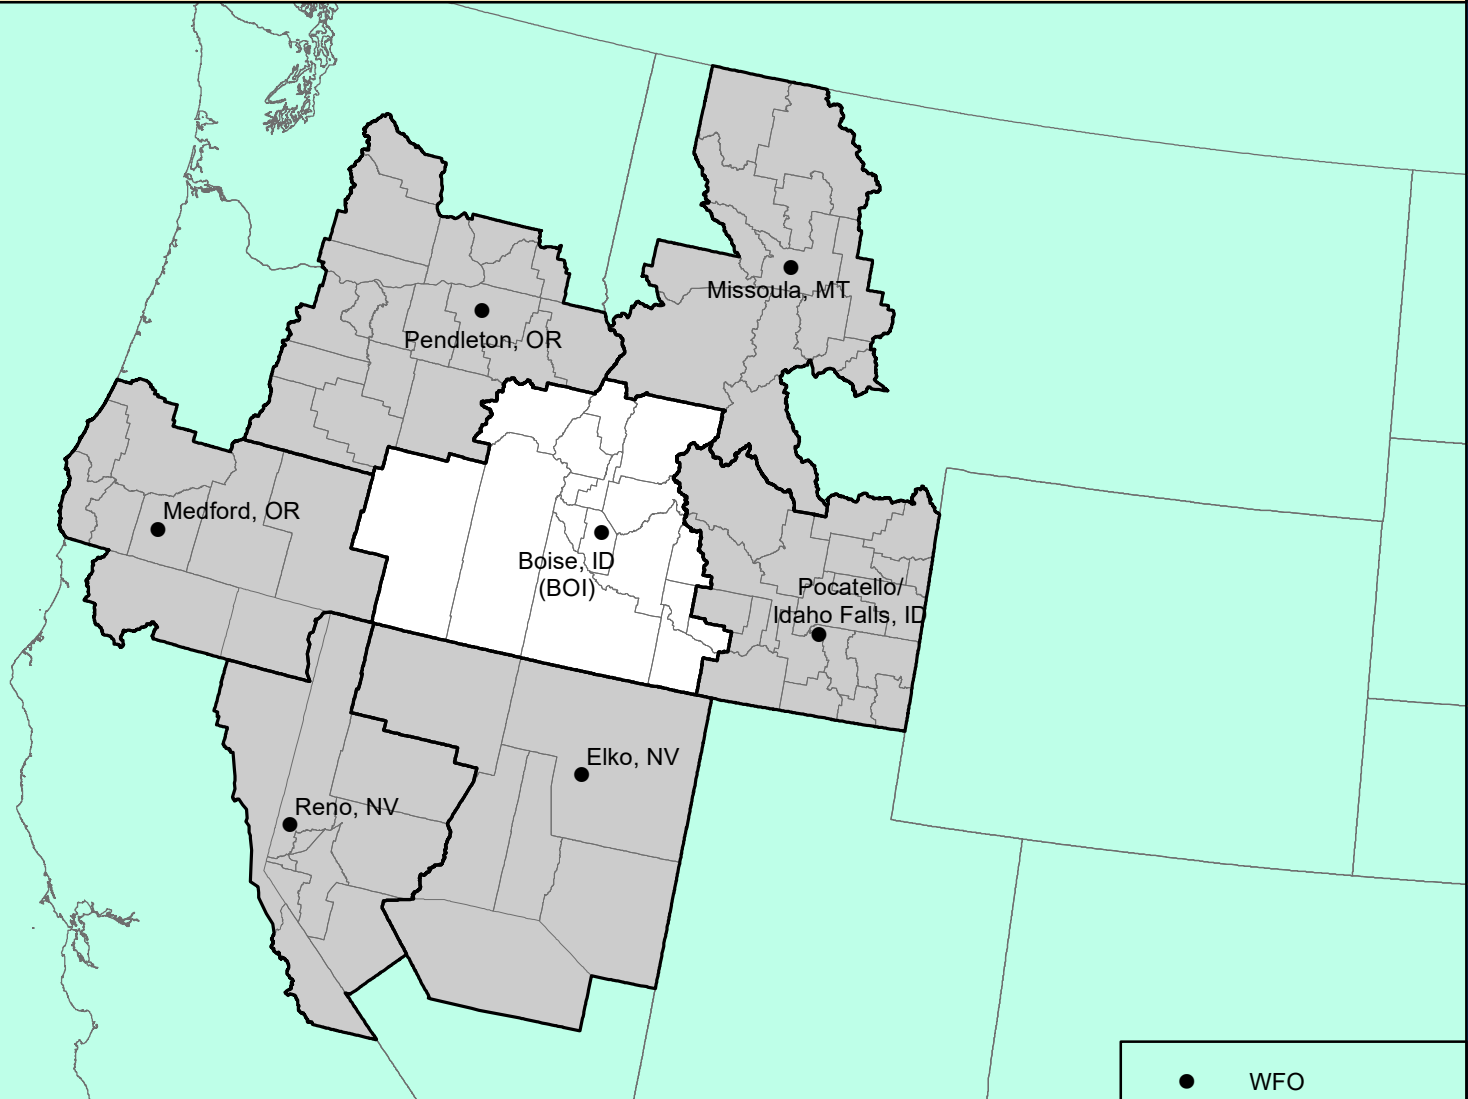

BOISE, IDAHO

COUNTY WARNING FORECAST AREA

NATIONAL WEATHER SERVICE
WESTERN REGION