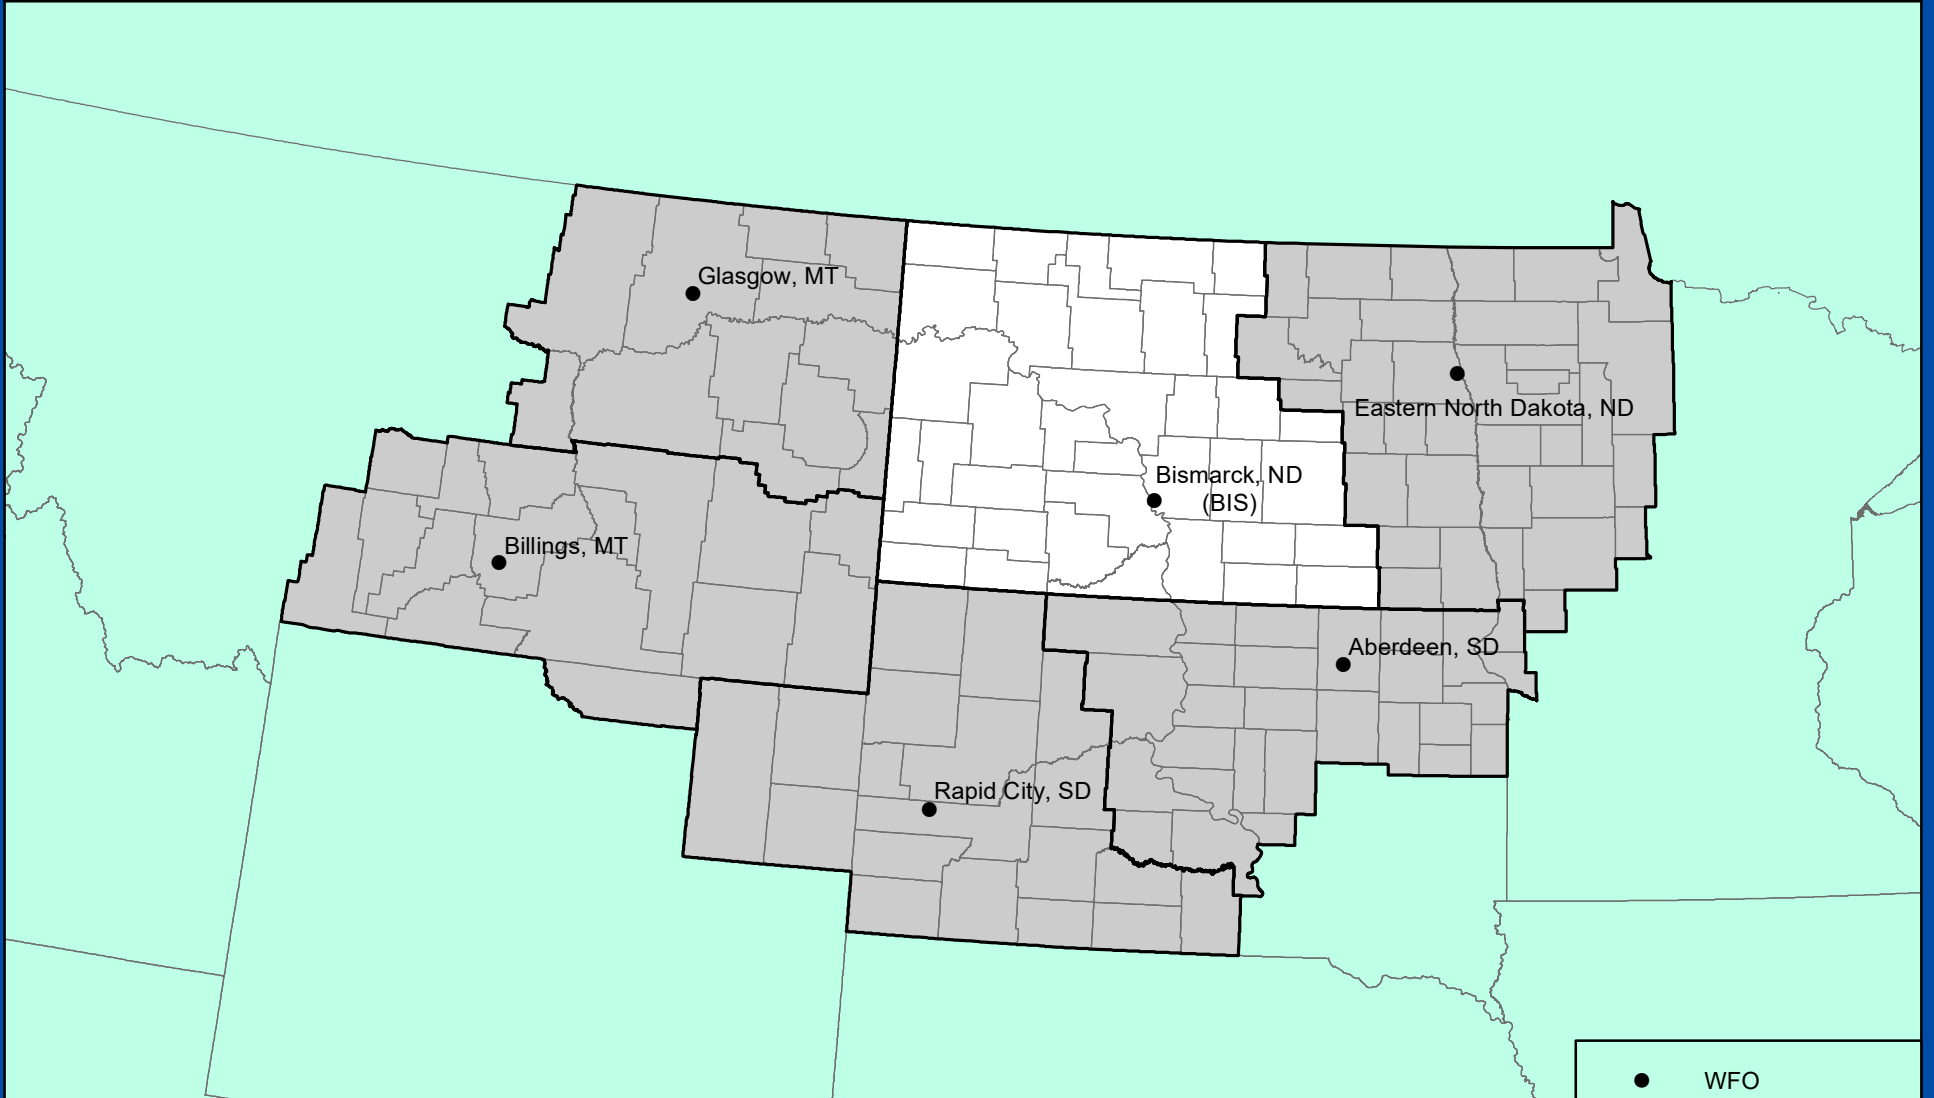

BISMARCK, NORTH DAKOTA

COUNTY WARNING FORECAST AREA

NATIONAL WEATHER SERVICE
CENTRAL REGION

MARCH 2024
IDP GIS