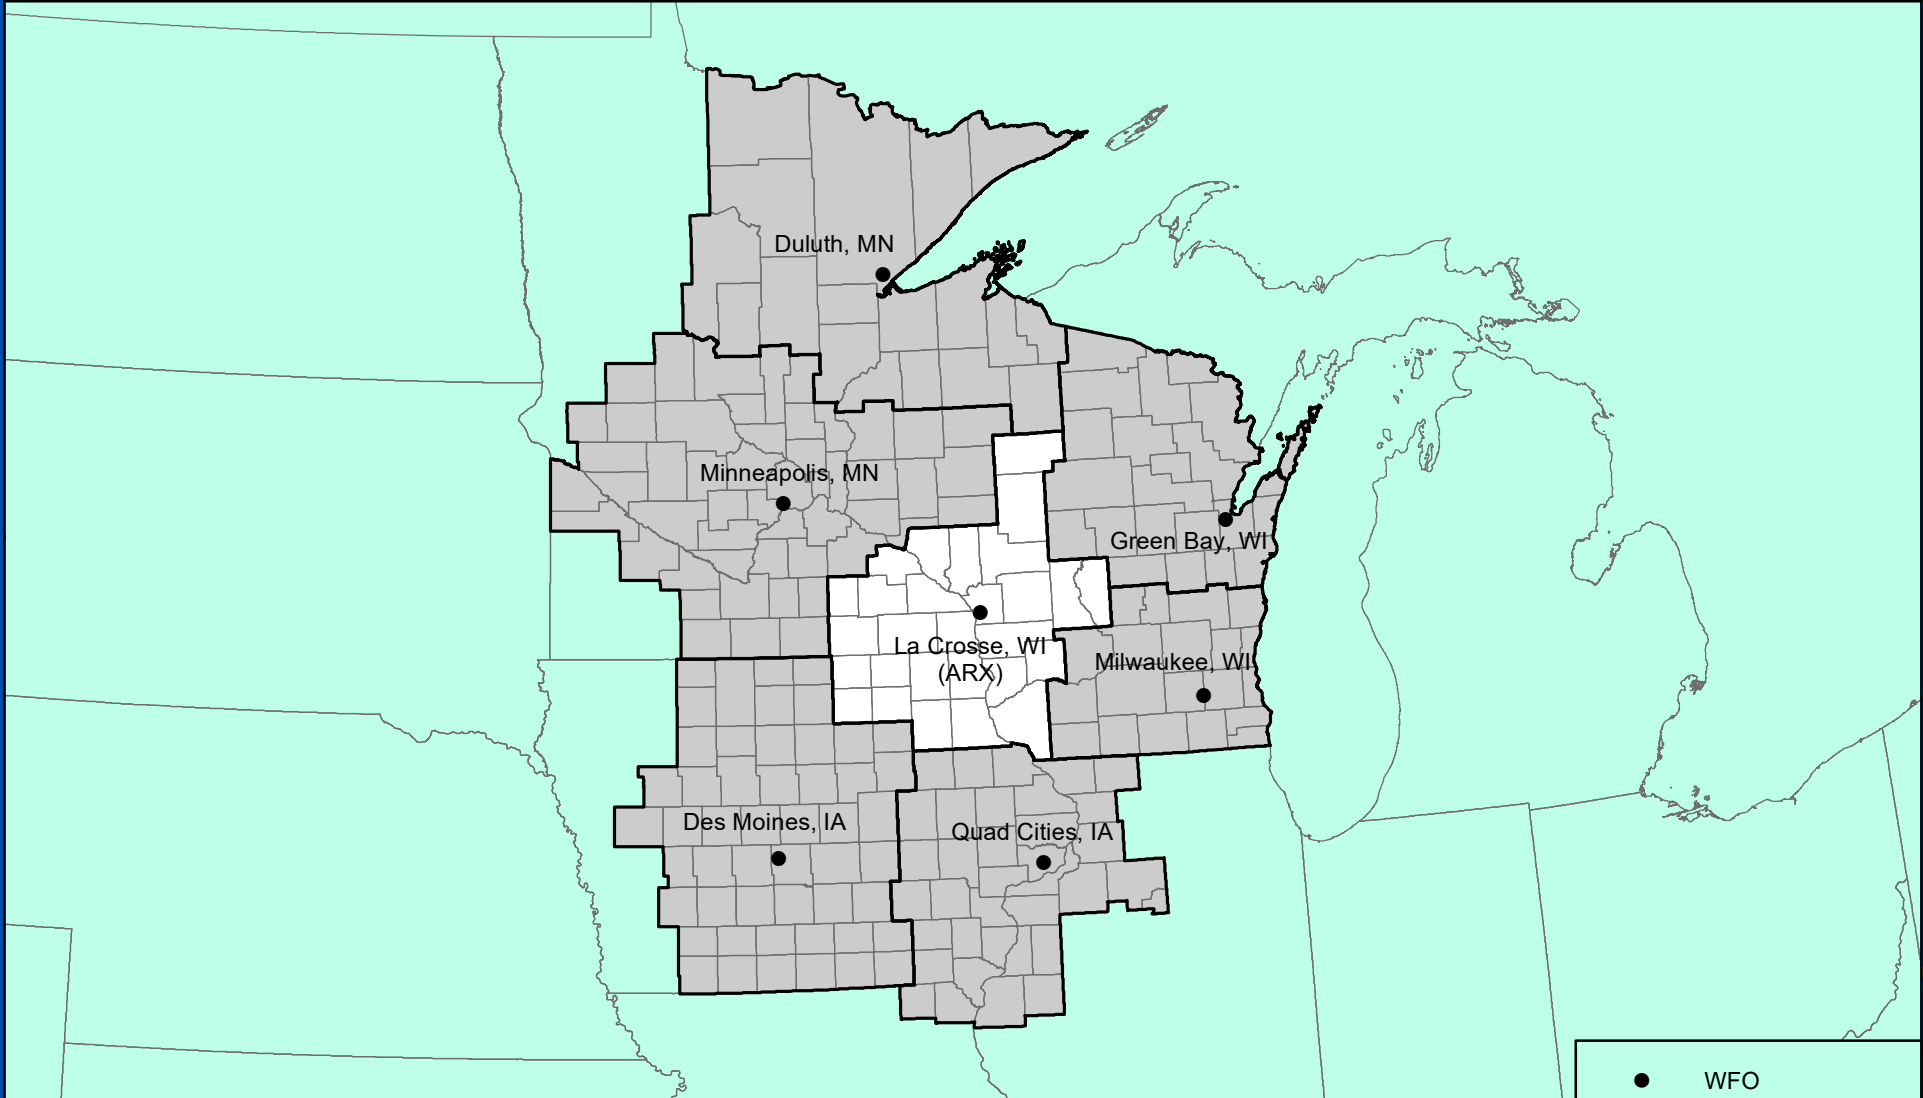

LA CROSSE, WISCONSIN COUNTY WARNING FORECAST AREA

- WFO
- Surrounding CWFA
- CWFA

**NATIONAL WEATHER SERVICE
CENTRAL REGION**