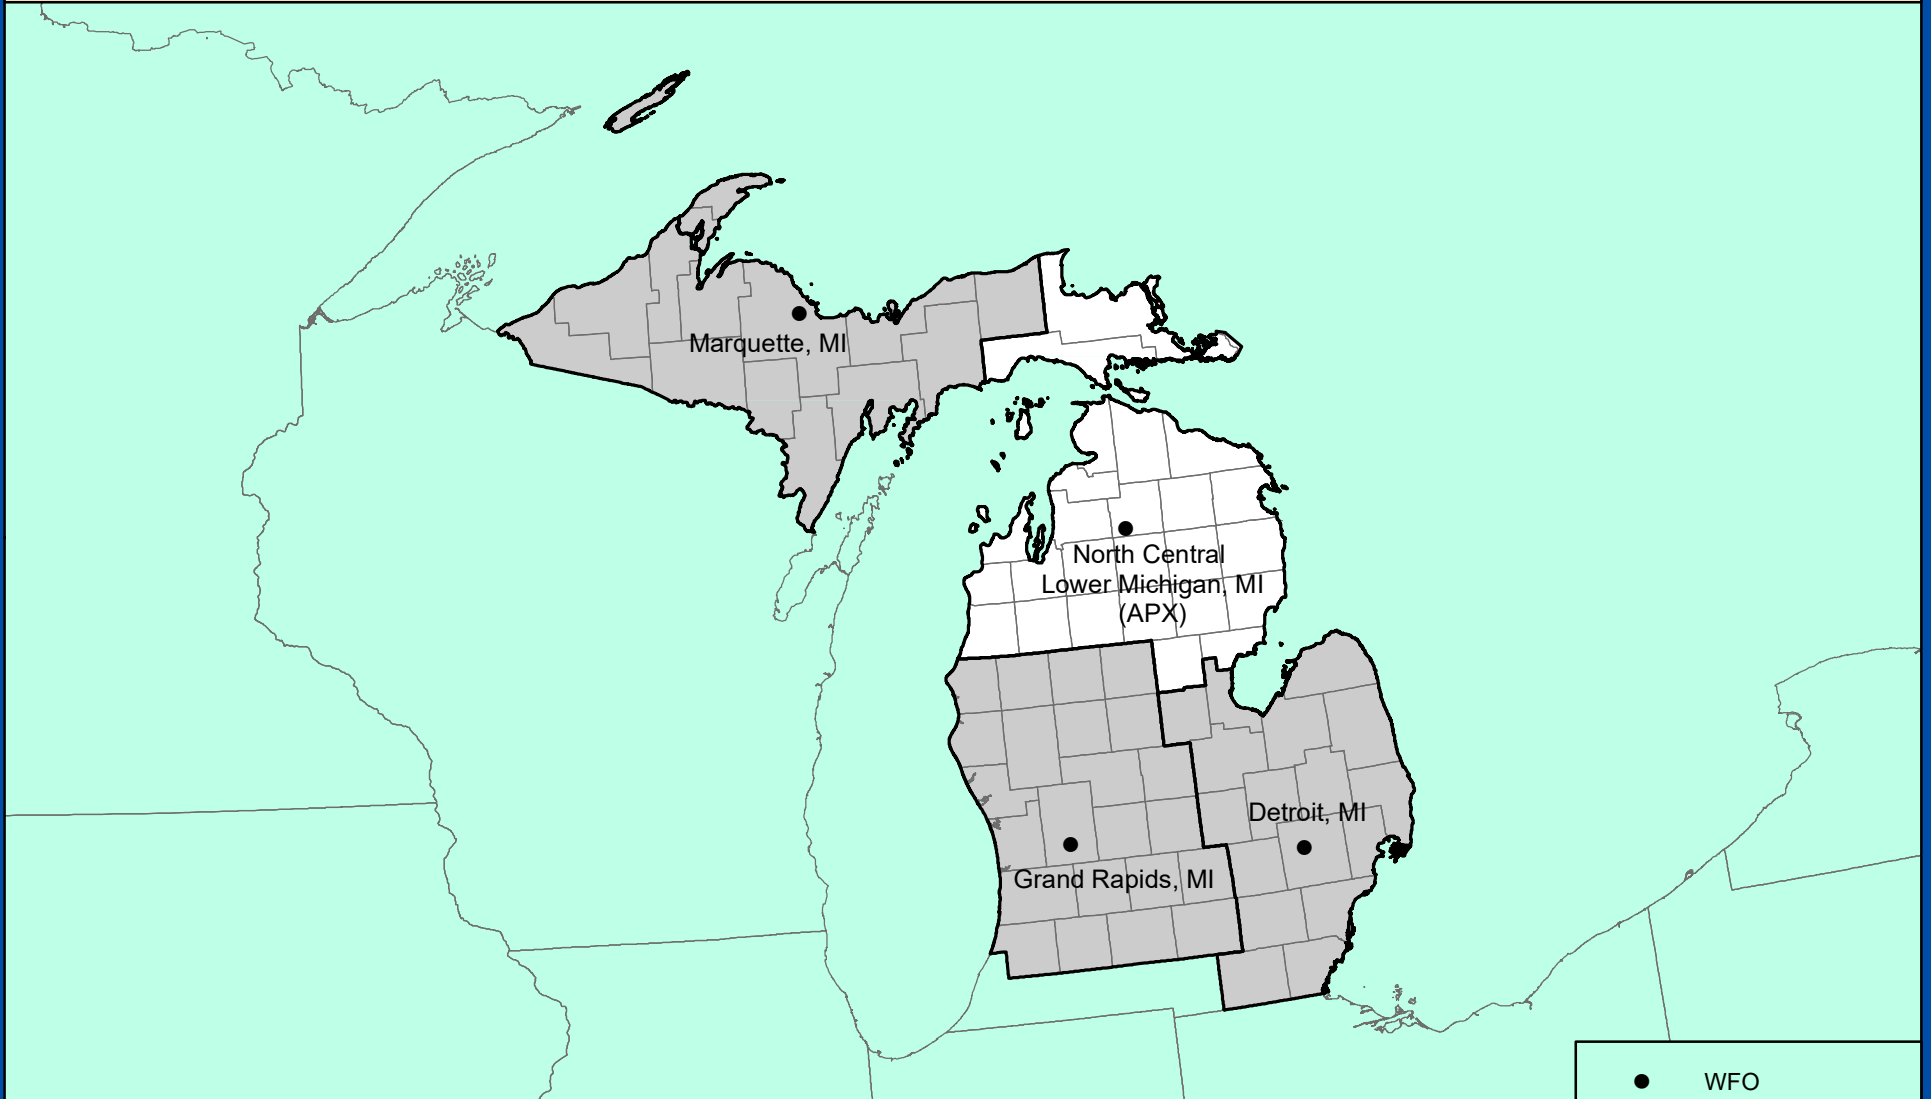

NORTH CENTRAL LOWER MICHIGAN, MICHIGAN

COUNTY WARNING FORECAST AREA

NATIONAL WEATHER SERVICE
CENTRAL REGION