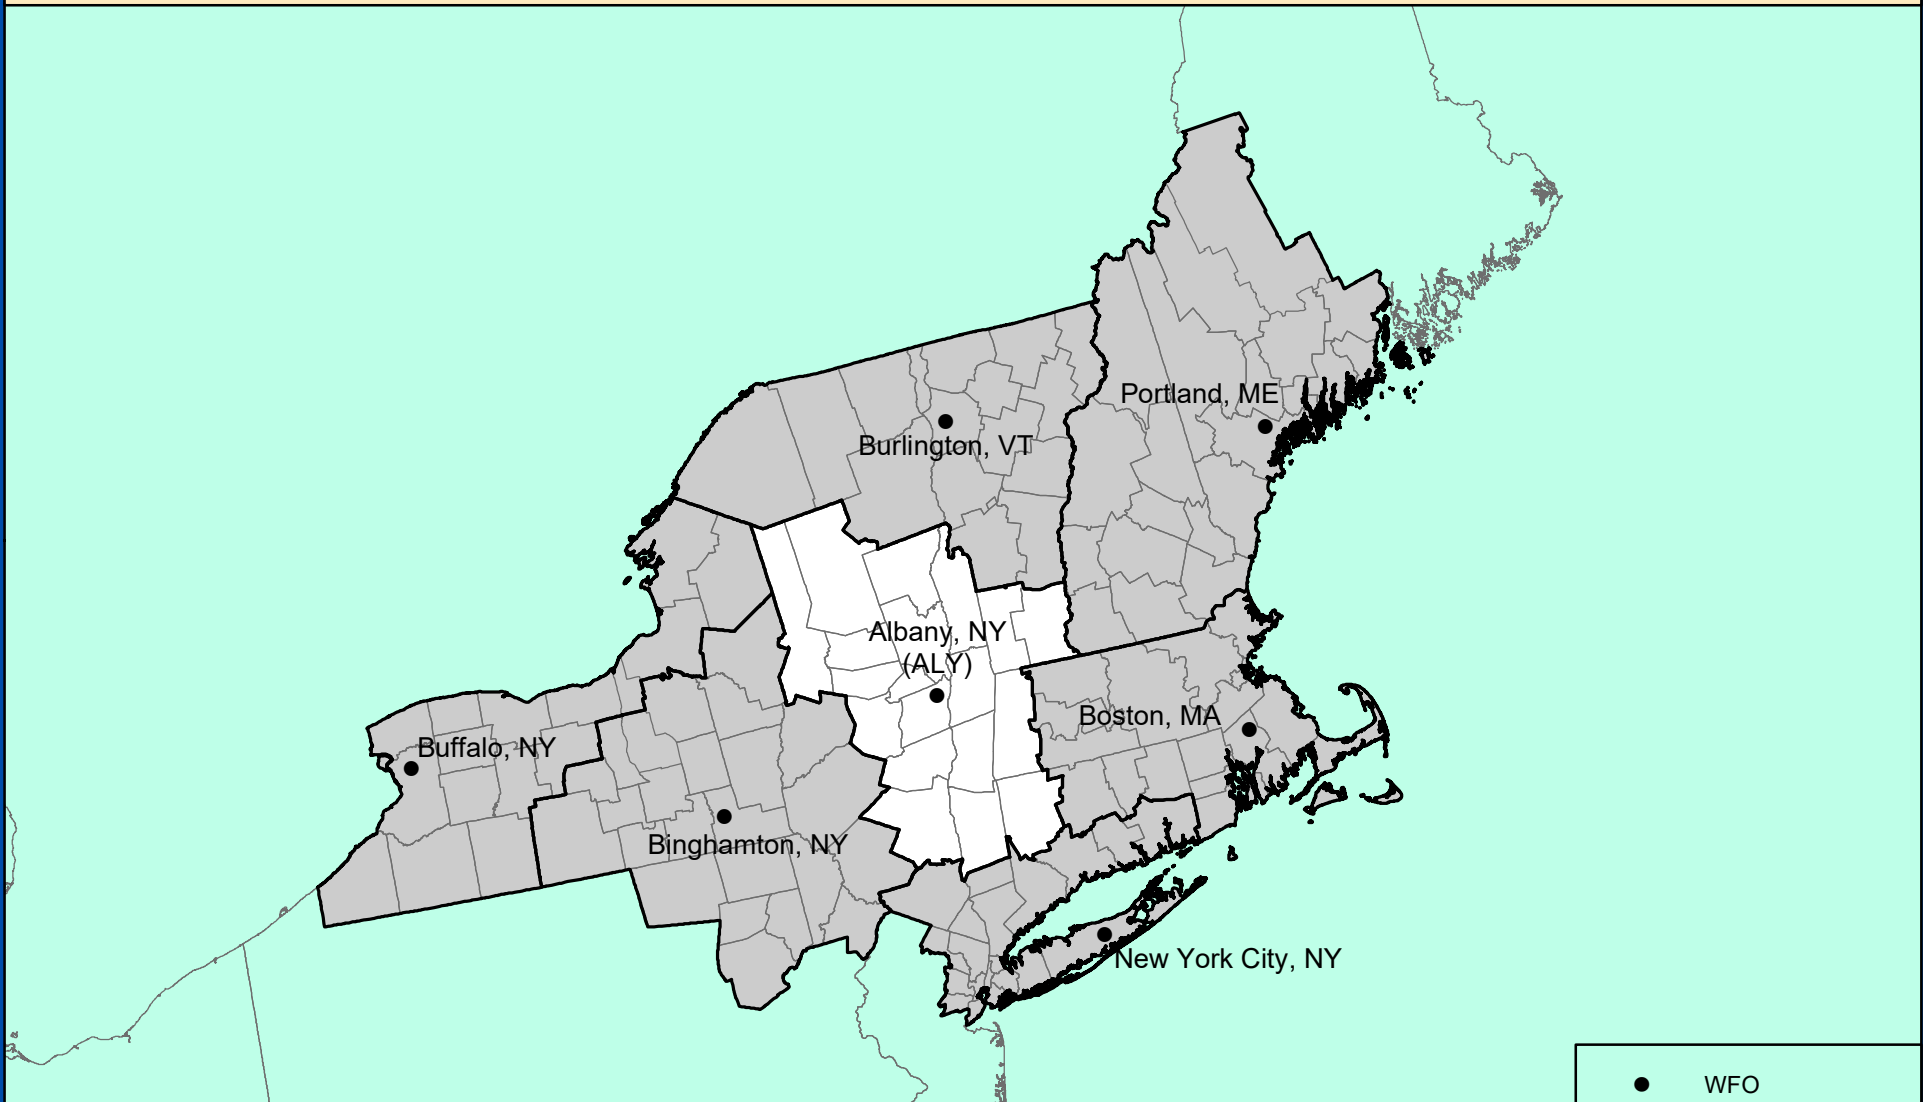

ALBANY, NEW YORK COUNTY WARNING FORECAST AREA

- WFO
- Surrounding CWFA
- CWFA

**NATIONAL WEATHER SERVICE
EASTERN REGION**

MARCH 2024
IDP GIS