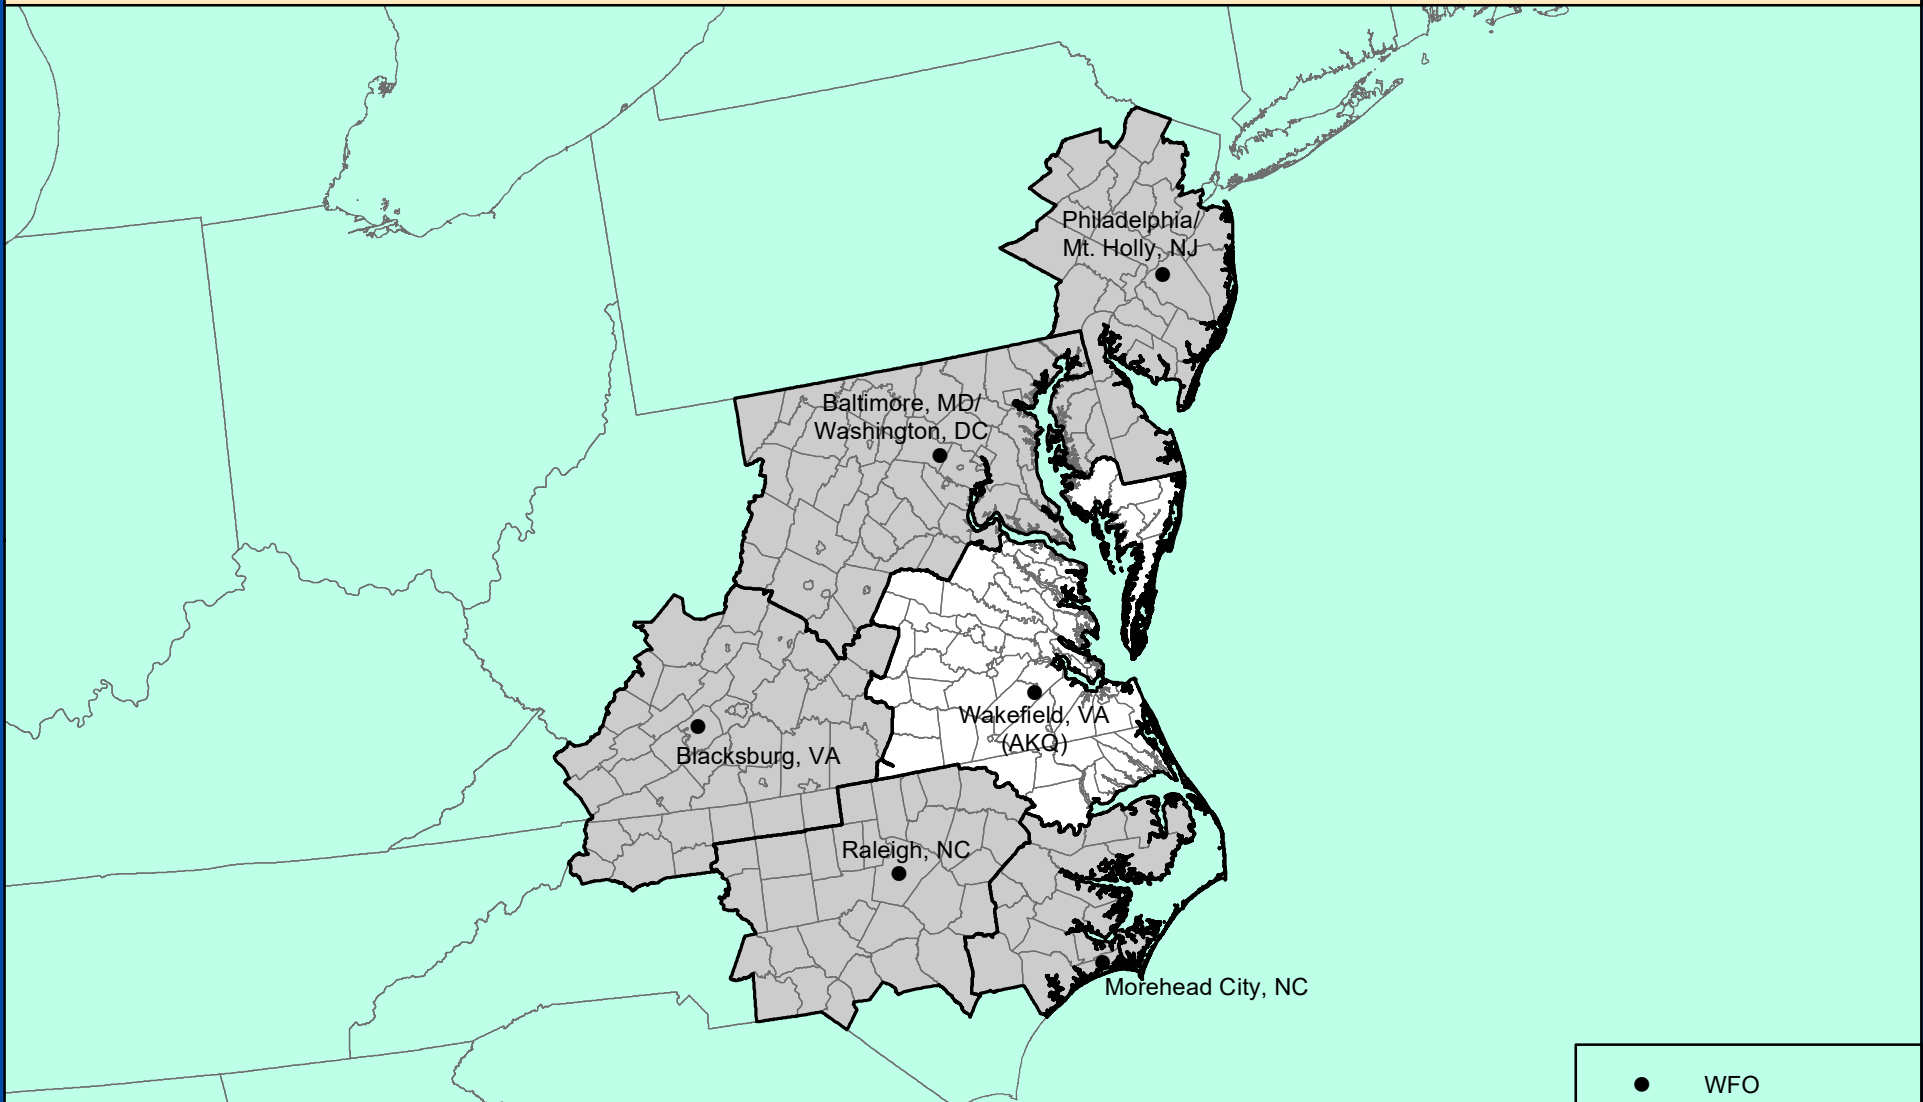

WAKEFIELD, VIRGINIA COUNTY WARNING FORECAST AREA

- WFO
- Surrounding CWFA
- CWFA

**NATIONAL WEATHER SERVICE
EASTERN REGION**

MARCH 2024
IDP GIS