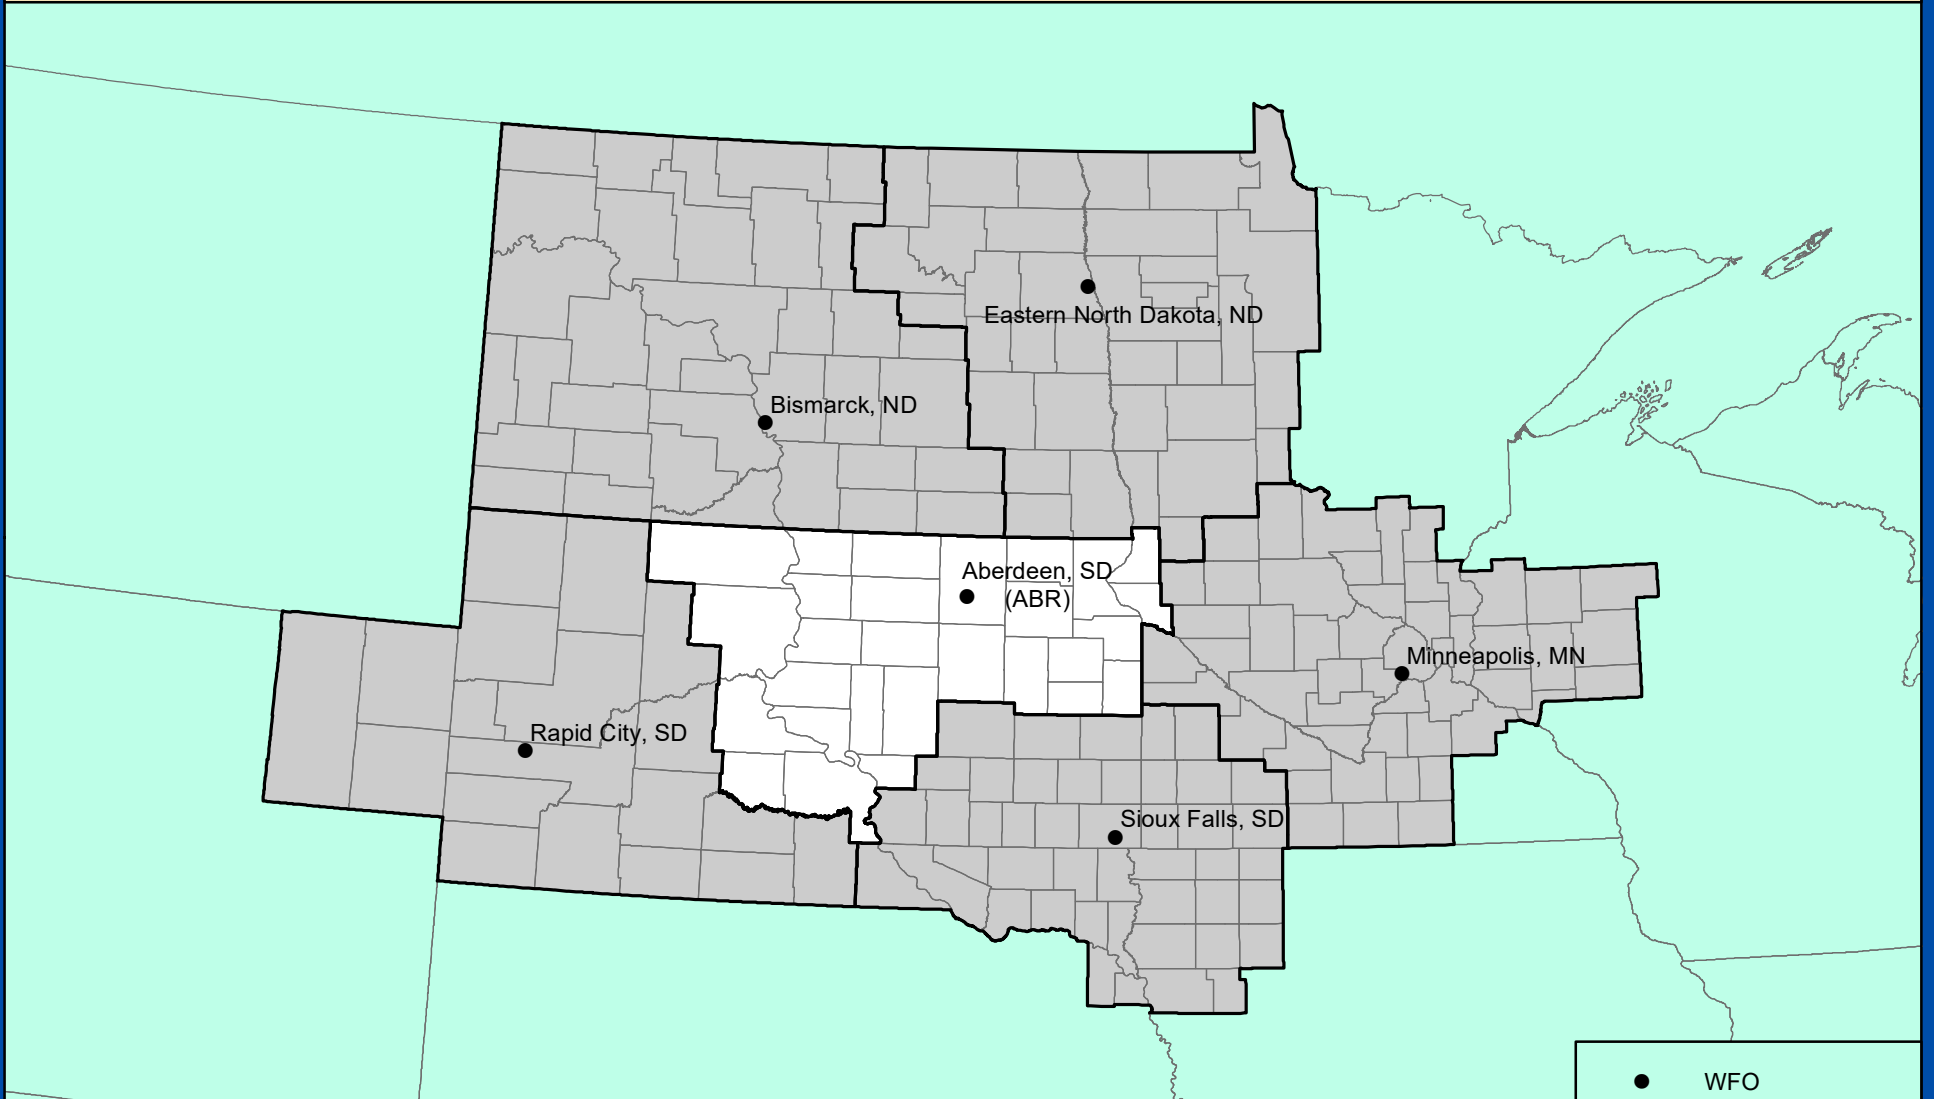

# ABERDEEN, SOUTH DAKOTA COUNTY WARNING FORECAST AREA

**NATIONAL WEATHER SERVICE  
CENTRAL REGION**