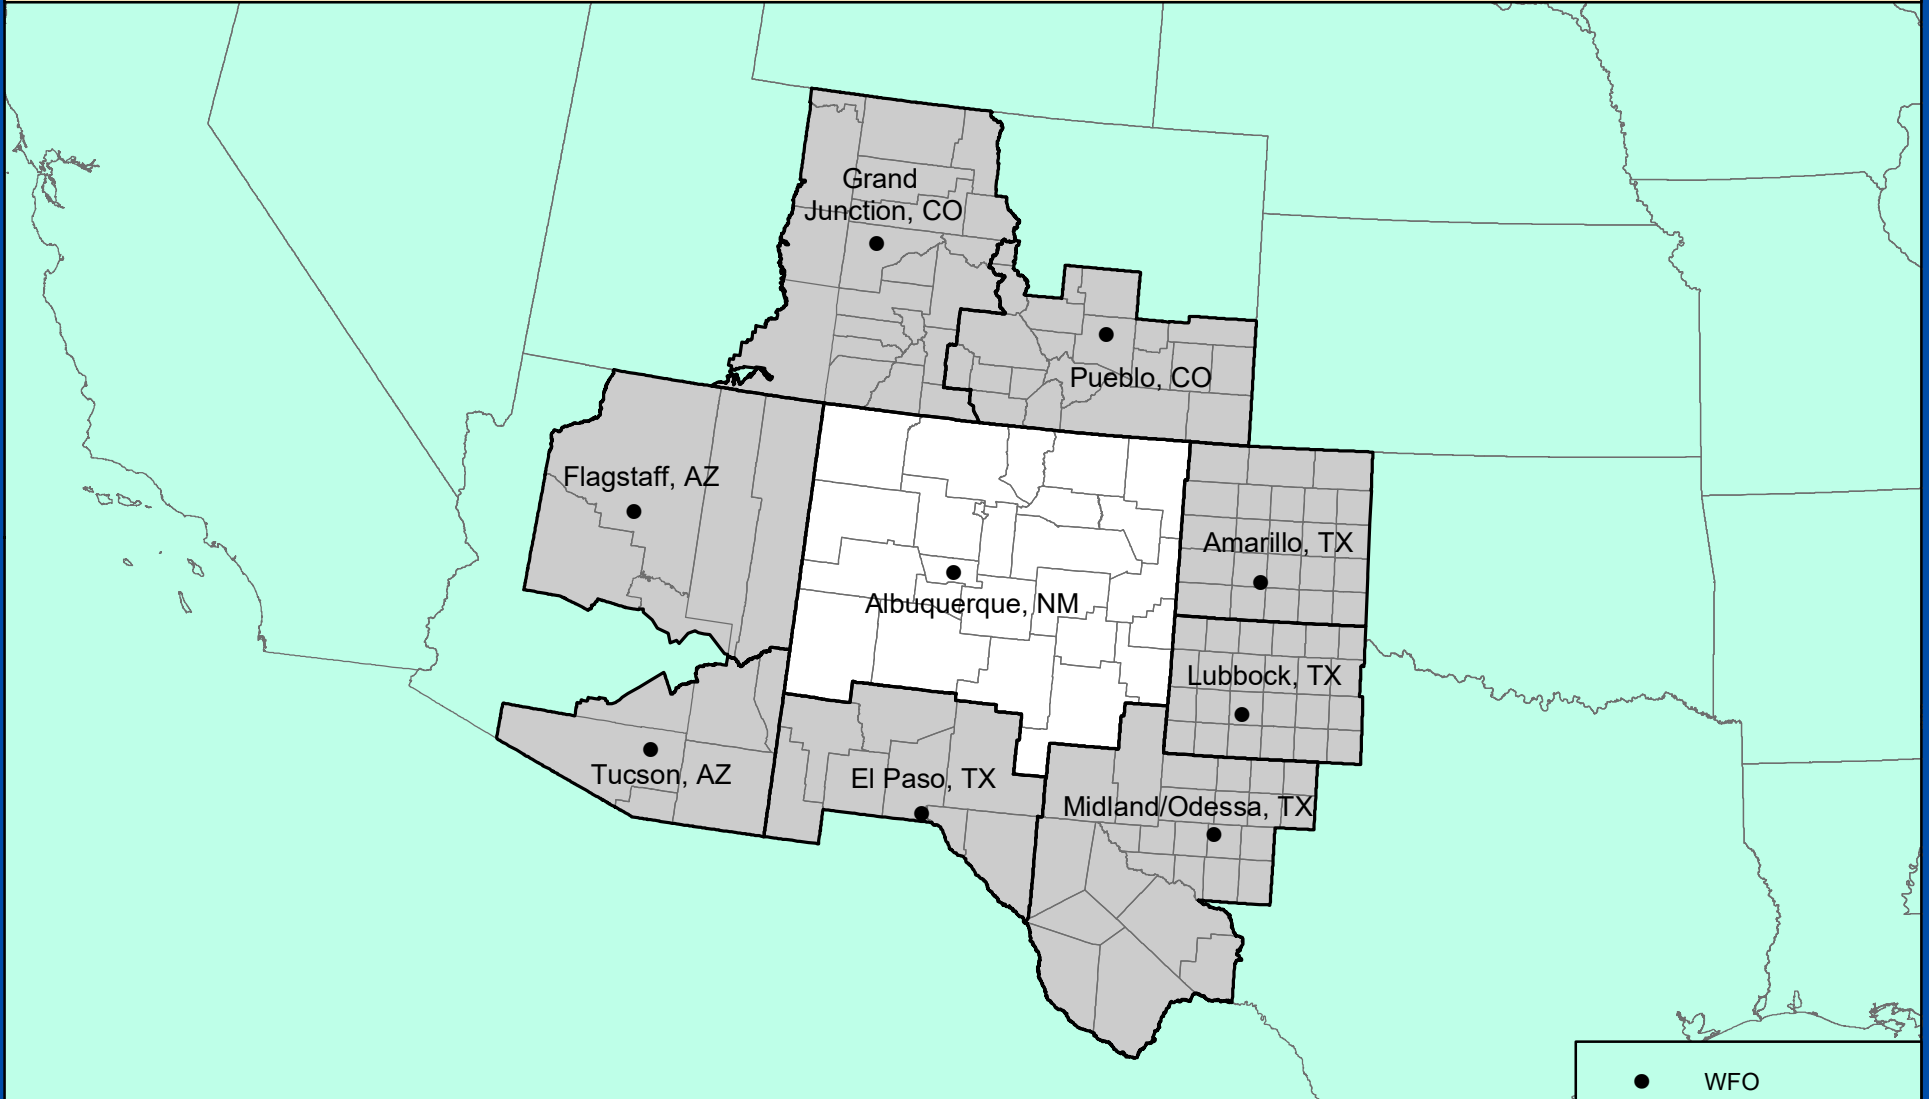

ALBUQUERQUE, NEW MEXICO

COUNTY WARNING FORECAST AREA

NATIONAL WEATHER SERVICE
SOUTHERN REGION

MARCH 2024
IDP GIS