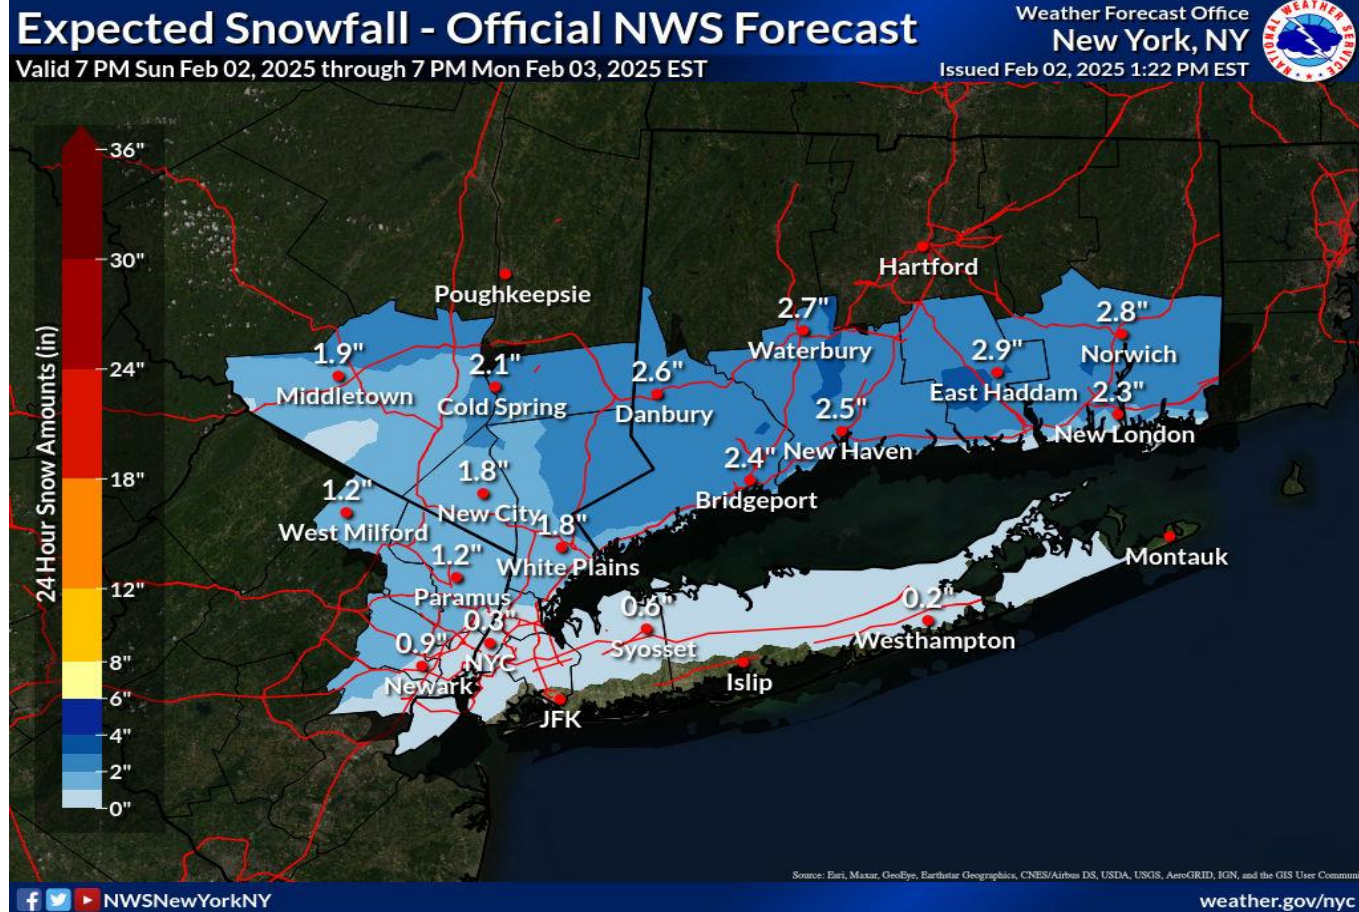

Accumulating Snow Tonight

February 2, 2025
1:33 PM

Winter Weather Advisory In Effect for Interior Southern CT Tonight

Key Messages

- Accumulating snow is expected tonight, mainly across the interior.
- A winter weather advisory is in effect across interior southern Connecticut tonight.

HAZARDS & IMPACTS

Interior Southern Connecticut

- 2 to 4 inches of snow will result in snow covered roads and slippery travel tonight.
- Peak snowfall rates may reach ½” to 1” per hour.
- The snow occurs from 7 pm this evening until 1 am, tapering off from west to east through 3 am with potential for lingering freezing drizzle.

Lower Hudson Valley, Interior NE NJ, and Coastal Southern Connecticut and Southern Westchester

- 1 to 2 inches of snow, locally up to 3 inches will result in snow covered roads and slippery travel tonight.
- Peak snowfall rates may reach ½” to 1” per hour.
- The snow occurs from 6 pm this evening until midnight, tapering off from west to east through 1 am with potential for lingering freezing drizzle.