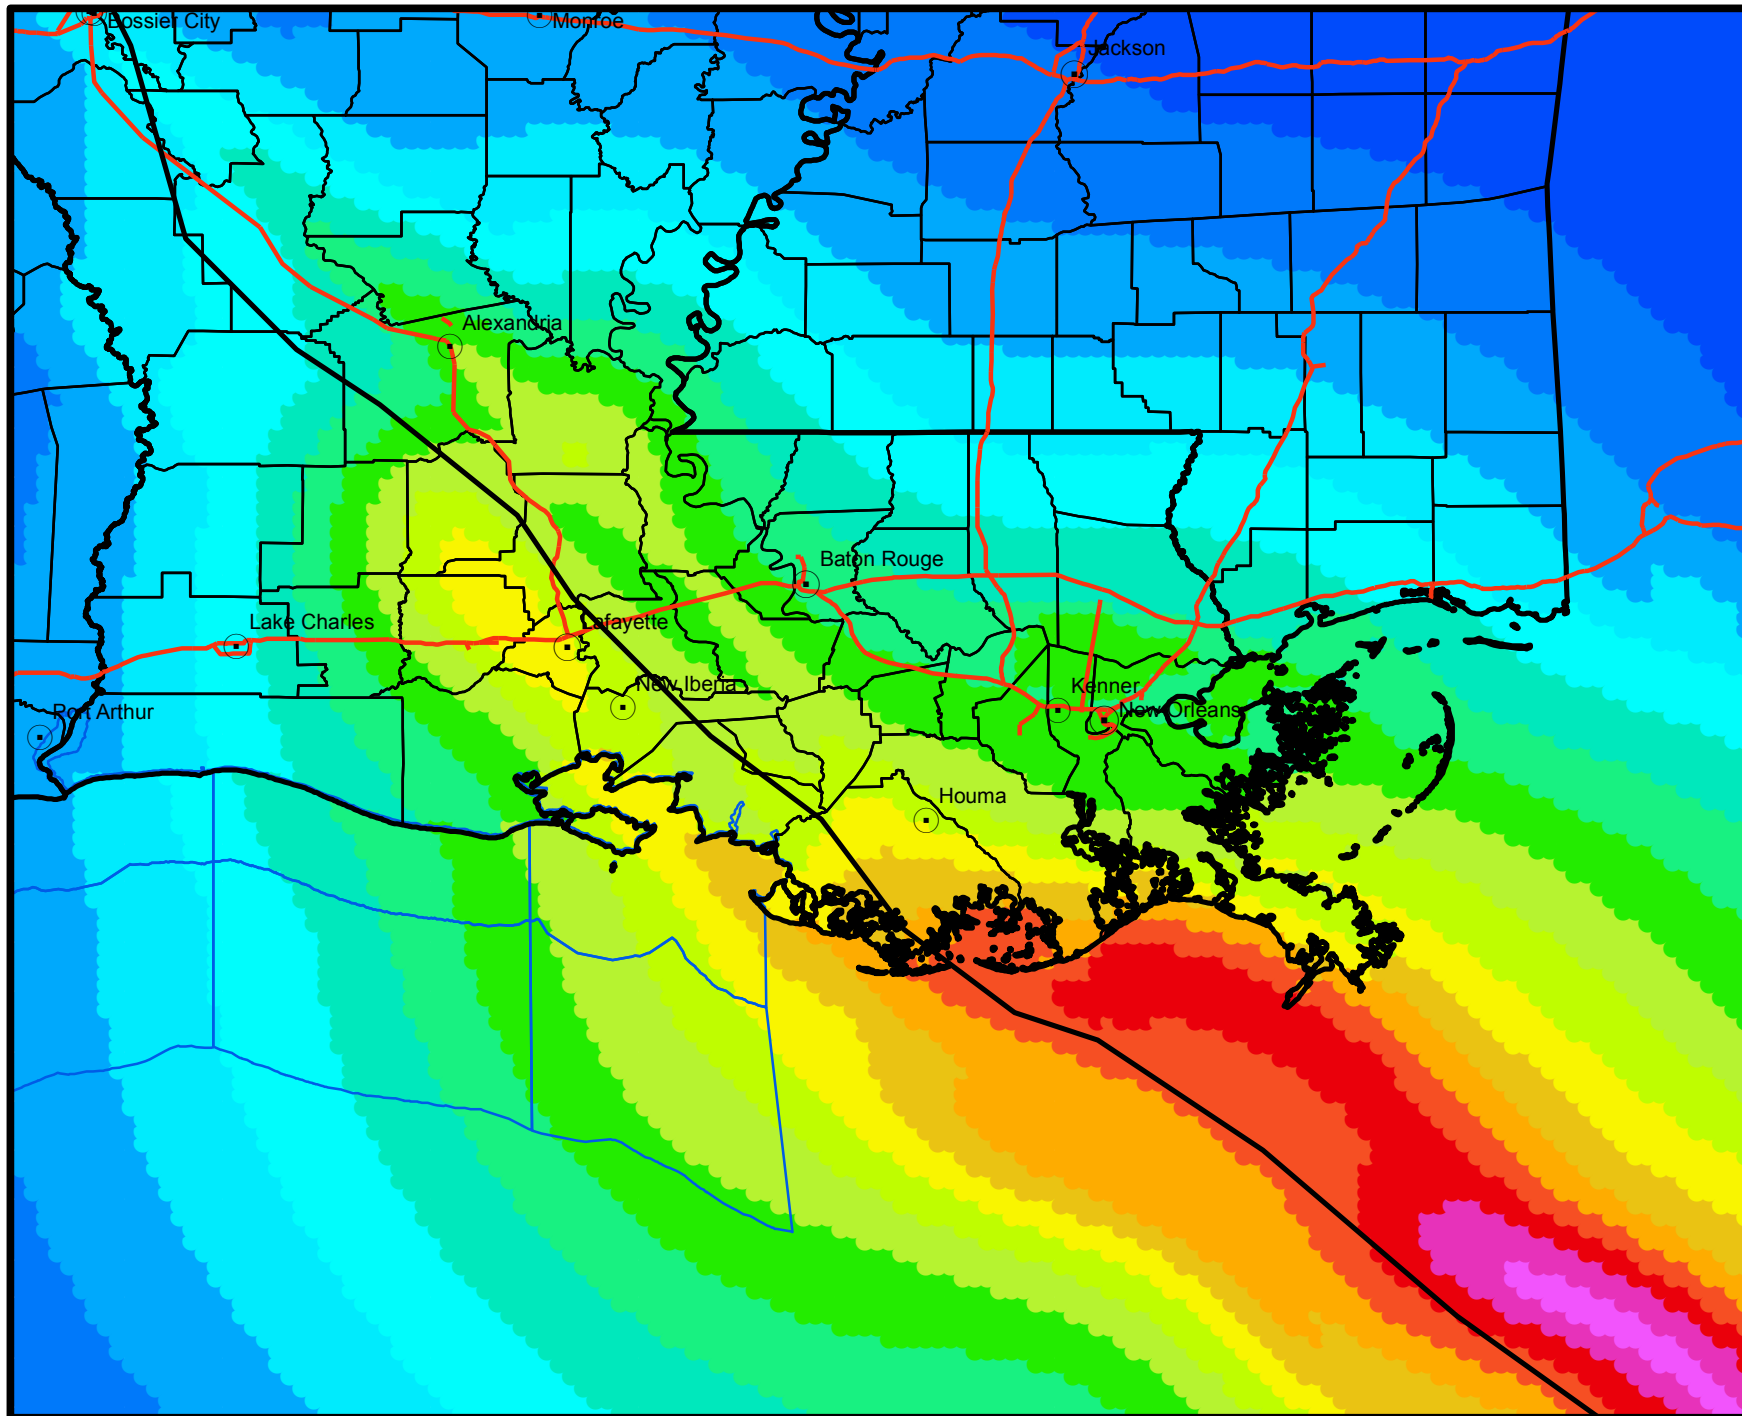

Maximum Sustained 1 Minute Winds in Knots

Legend

— GUSTAV Track

Gustav

MAXSFC_KTS

- 0 - 10 knots
- 10 - 15 knots
- 15 - 20 knots
- 20 - 25 knots
- 25 - 30 knots
- 30 - 35 knots
- 35 - 40 knots
- 40 - 45 knots
- 45 - 50 knots
- 50 - 55 knots
- 55 - 60 knots
- 60 - 65 knots
- 65 - 70 knots
- 70 - 75 knots
- 75 - 80 knots
- 80 - 85 knots
- 85 - 90 knots
- 90 - 95 knots
- 95 - 100 knots
- 100 - 110 knots
- 110 - 115 knots
- 115 - 120 knots
- 120 - 130 knots
- 130 - 140 knots
- 140 - 160 knots
- 150 - 160 knots
- 160 - 170 knots