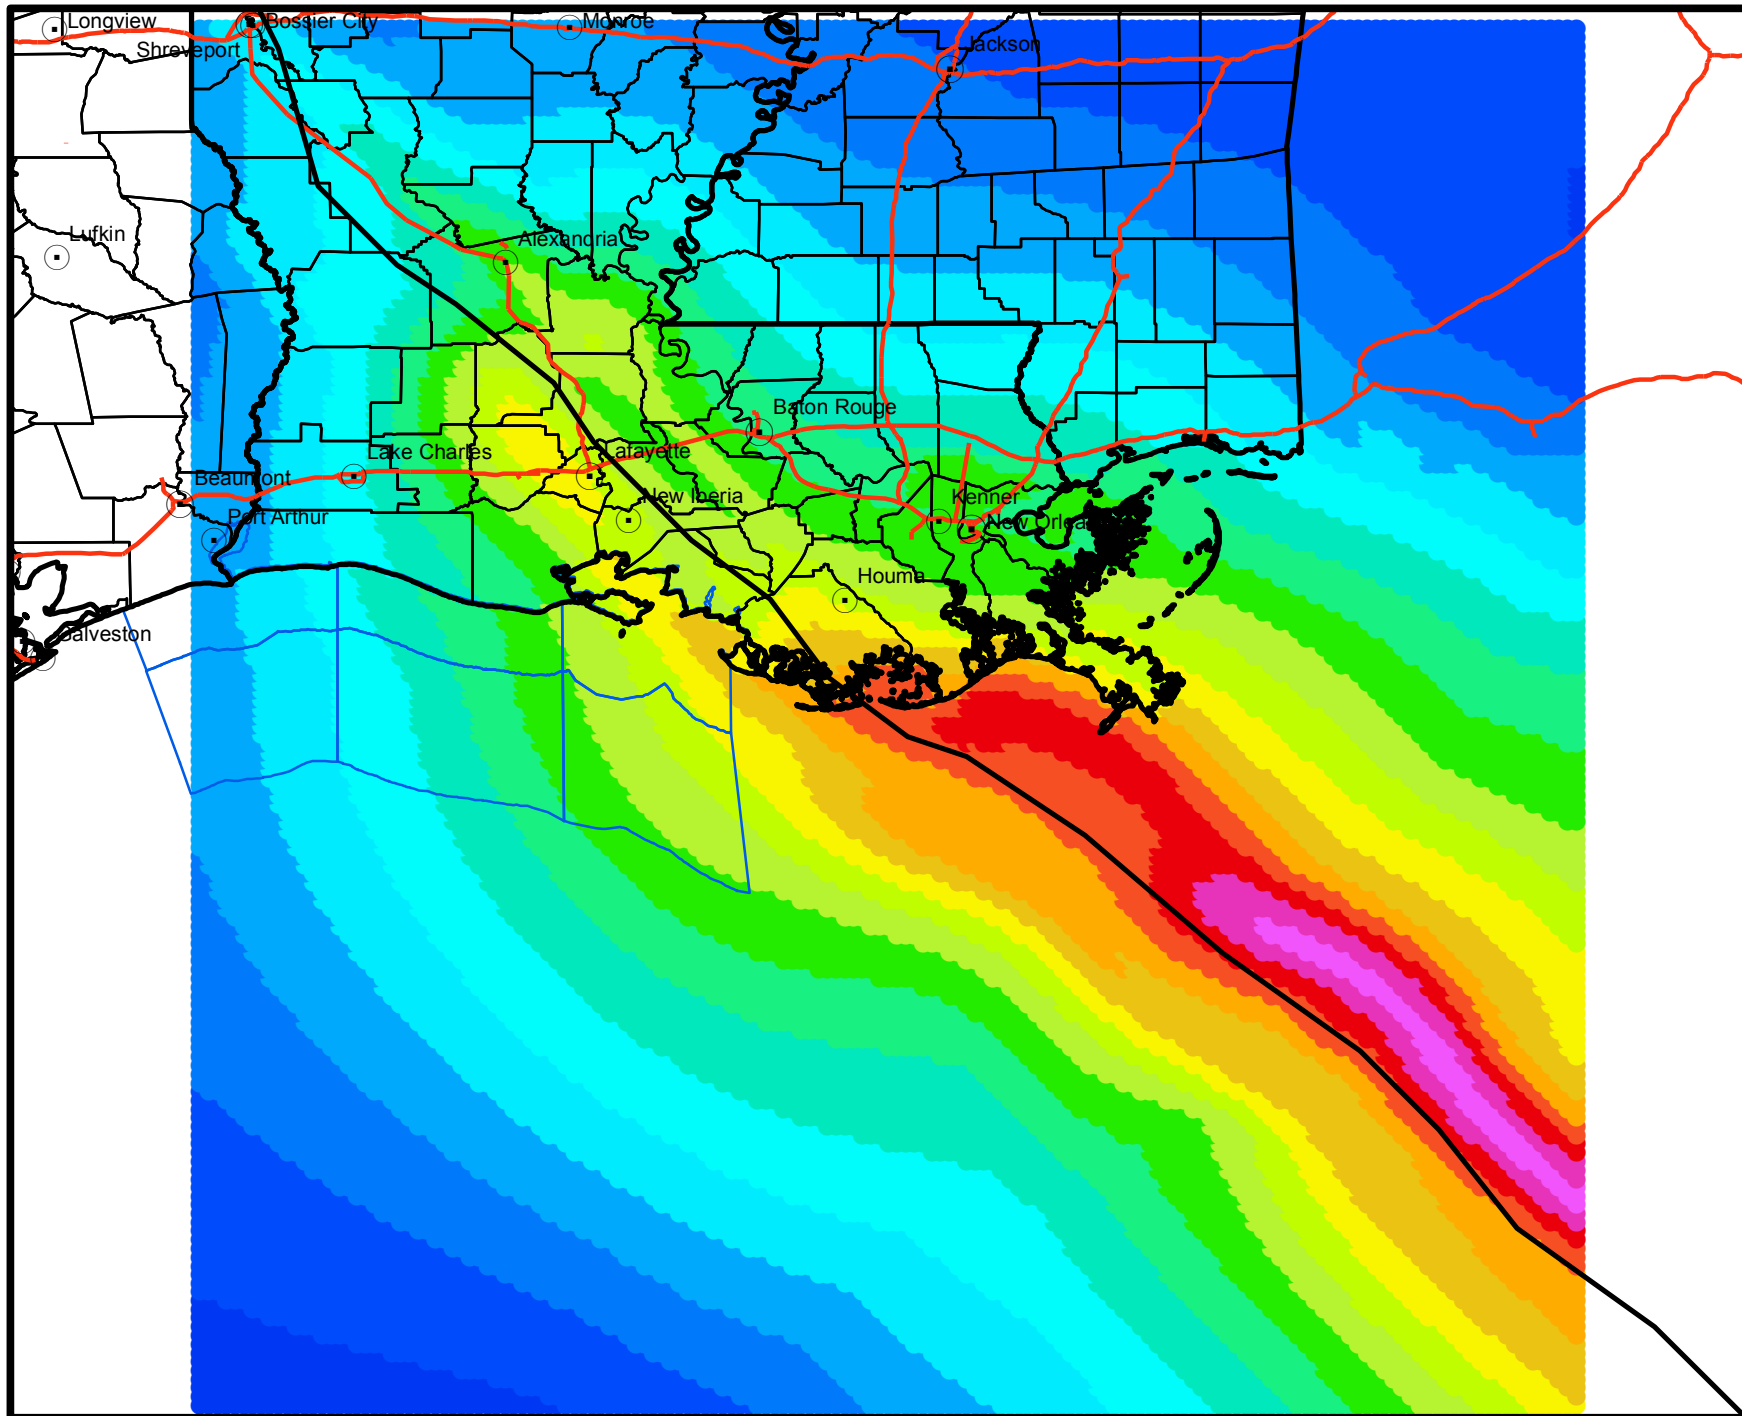

Maximum Sustained 1 Minute Winds in Knots

Legend

— GUSTAV Track

Gustav

MAXSFC_KTS

- 0 - 10 knots
- 10 - 15 knots
- 15 - 20 knots
- 20 - 25 knots
- 25 - 30 knots
- 30 - 35 knots
- 35 - 40 knots
- 40 - 45 knots
- 45 - 50 knots
- 50 - 55 knots
- 55 - 60 knots
- 60 - 65 knots
- 65 - 70 knots
- 70 - 75 knots
- 75 - 80 knots
- 80 - 85 knots
- 85 - 90 knots
- 90 - 95 knots
- 95 - 100 knots
- 100 - 110 knots
- 110 - 115 knots
- 115 - 120 knots
- 120 - 130 knots
- 130 - 140 knots
- 140 - 160 knots
- 150 - 160 knots
- 160 - 170 knots