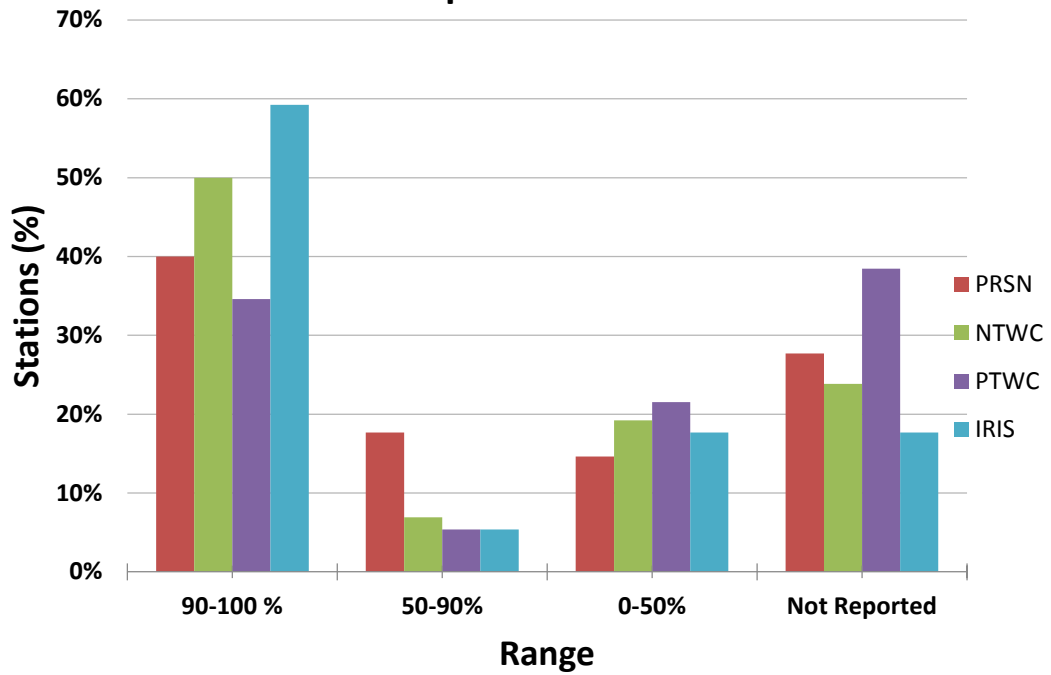

1 min Latency for Contributing-RTX Stations at PRSN (April- July 2017)

Status of Caribe EWS Core Seismic Stations

Status of Caribe EWS Core Seismic Stations in the Caribbean

Percentage Caribe Stations Contributing RTX for April 2017

Percentage Caribe Stations Contributing RTX for May 2017

Percentage Caribe Stations Contributing RTX for June 2017

Percentage Caribe Stations Contributing RTX for July 2017