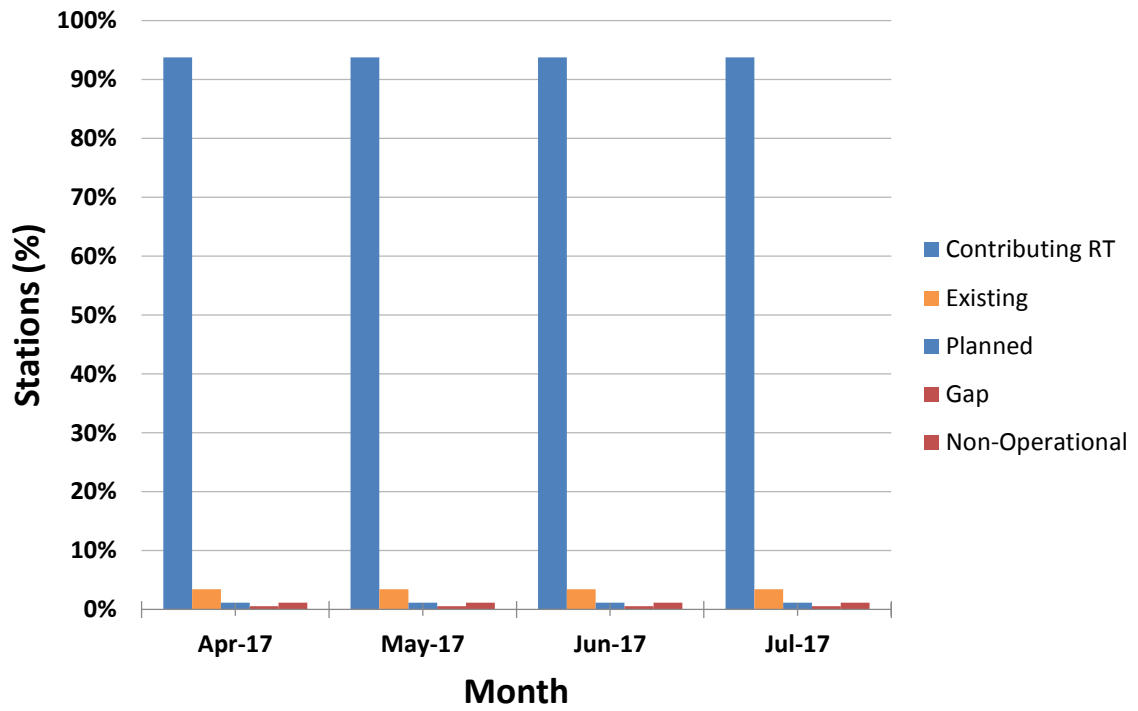

Data Availability for Contributing- RTX Stations at IRIS (April- July 2017)

5 min Latency for Contributing-RTX Stations at US-NTWC (April- July 2017)

Uptime Percentage for Contributing-RTX Stations at PTWC (April- July 2017)

1 min Latency for Contributing-RTX Stations at PRSN (April- July 2017)

Status of Caribe EWS Core Seismic Stations

Status of Caribe EWS Core Seismic Stations in the Caribbean

Percentage Caribe Stations Contributing RTX for April 2017