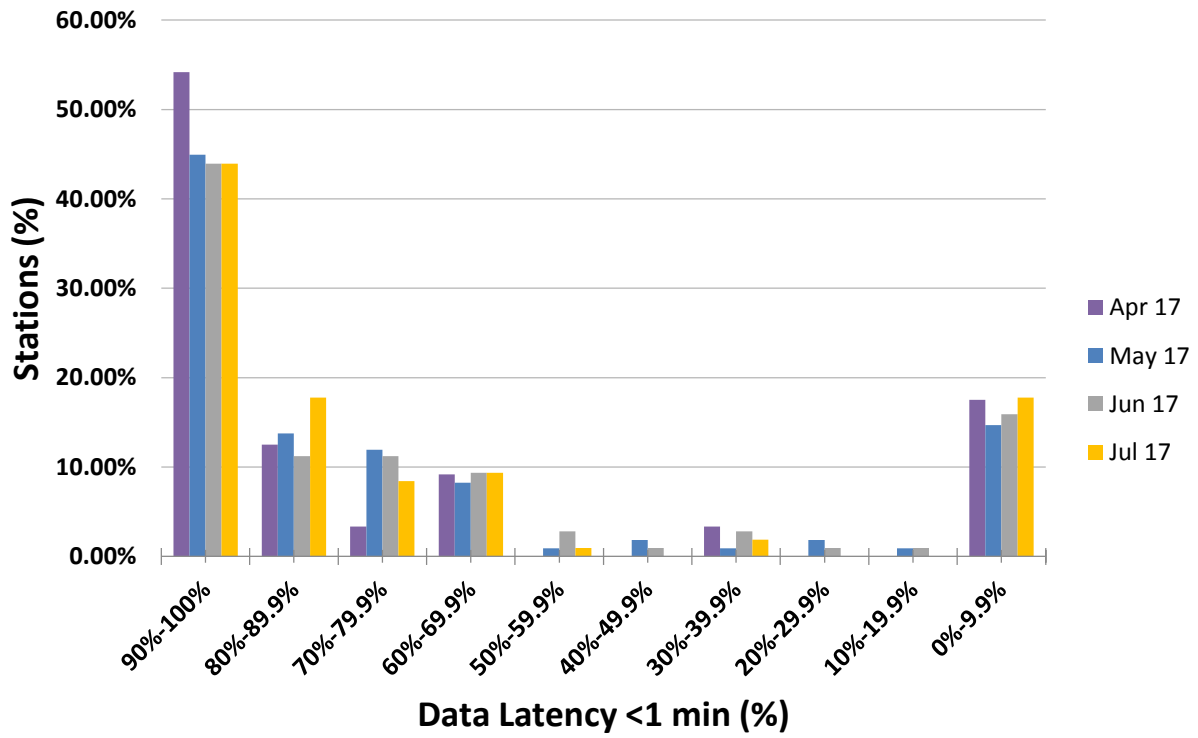

Data Availability for Contributing- RTX Stations at IRIS (April- July 2017)

5 min Latency for Contributing-RTX Stations at US-NTWC (April- July 2017)

Uptime Percentage for Contributing-RTX Stations at PTWC (April- July 2017)

1 min Latency for Contributing-RTX Stations at PRSN (April- July 2017)

Status of Caribe EWS Core Seismic Stations

Status of Caribe EWS Core Seismic Stations in the Caribbean

Percentage Caribe Stations Contributing RTX for April 2017