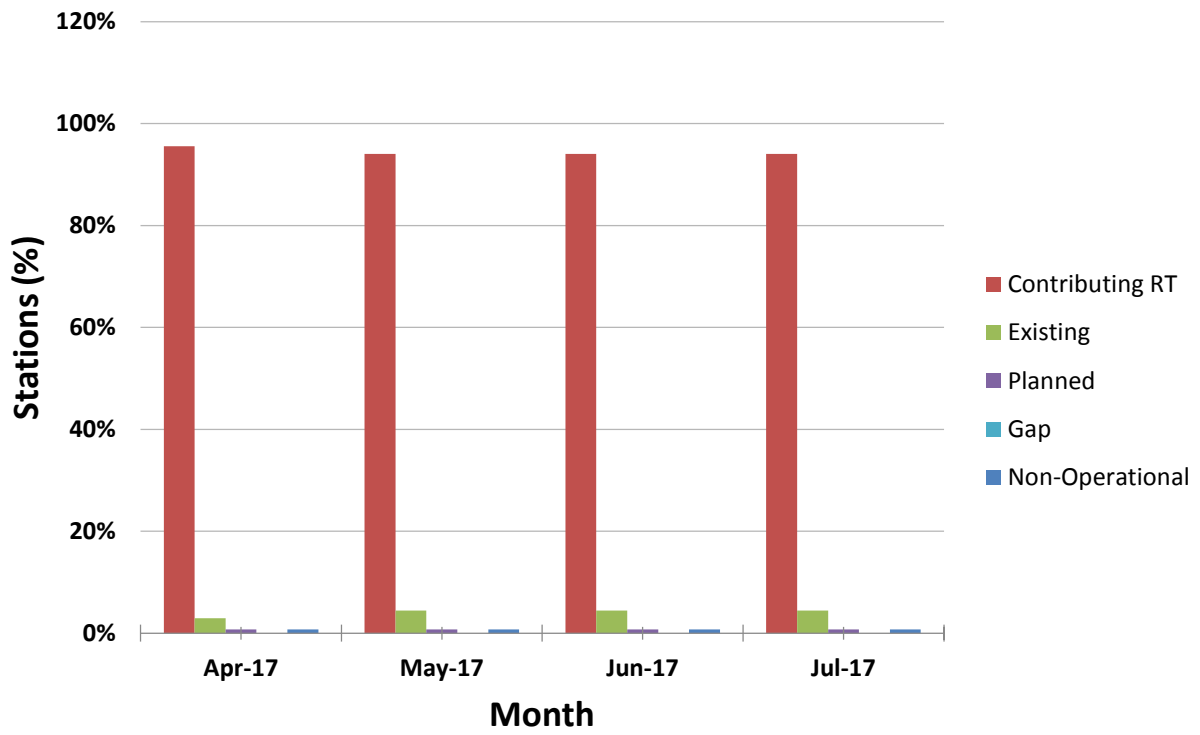

Data Availability for Contributing- RTX Stations at IRIS (April- July 2017)

5 min Latency for Contributing-RTX Stations at US-NTWC (April- July 2017)

Uptime Percentage for Contributing-RTX Stations at PTWC (April- July 2017)

1 min Latency for Contributing-RTX Stations at PRSN (April- July 2017)

Status of Caribe EWS Core Seismic Stations

Status of Caribe EWS Core Seismic Stations in the Caribbean

Percentage Caribe Stations Contributing RTX for April 2017