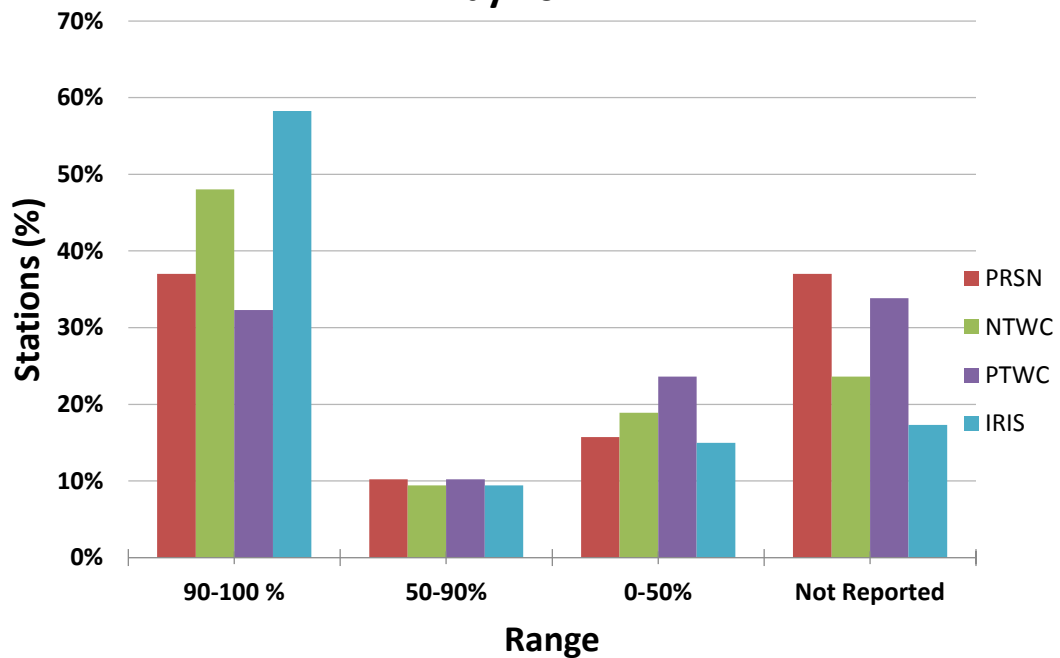

1 min Latency for Contributing-RTX Stations at PRSN (April- July 2017)

Status of Caribe EWS Core Seismic Stations

Status of Caribe EWS Core Seismic Stations in the Caribbean

Percentage Caribe Stations Contributing RTX for April 2017

Percentage Caribe Stations Contributing RTX for May 2017

Percentage Caribe Stations Contributing RTX for June 2017

Percentage Caribe Stations Contributing RTX for July 2017