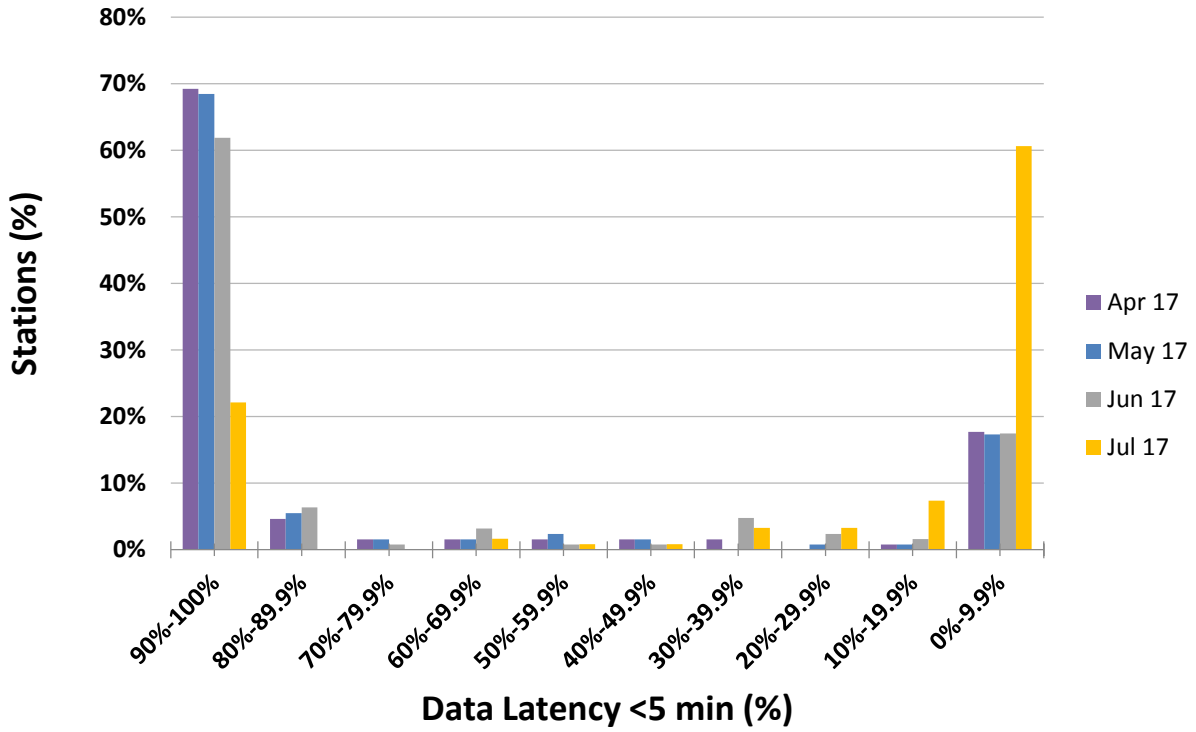

Data Availability for Contributing- RTX Stations at IRIS (April- July 2017)

5 min Latency for Contributing-RTX Stations at US-NTWC (April- July 2017)

Uptime Percentage for Contributing-RTX Stations at PTWC (April- July 2017)

1 min Latency for Contributing-RTX Stations at PRSN (April- July 2017)

Status of Caribe EWS Core Seismic Stations

Status of Caribe EWS Core Seismic Stations in the Caribbean

Percentage Caribe Stations Contributing RTX for April 2017