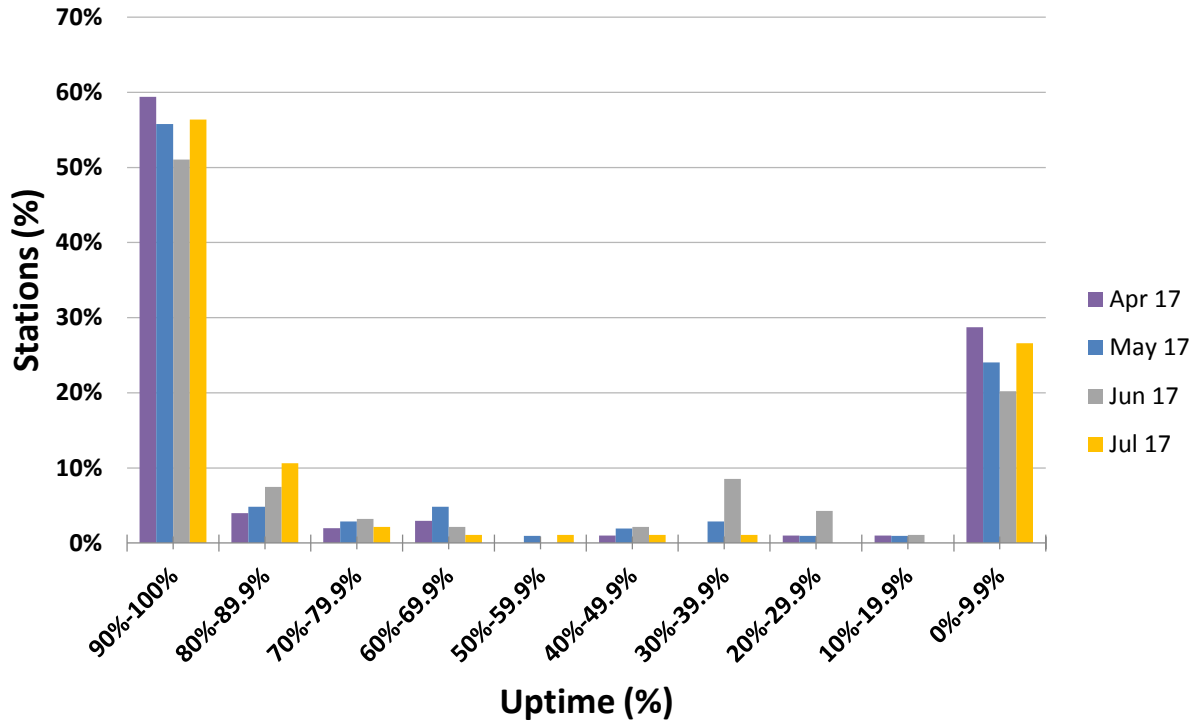

Data Availability for Contributing- RTX Stations at IRIS (April- July 2017)

5 min Latency for Contributing-RTX Stations at US-NTWC (April- July 2017)

Uptime Percentage for Contributing-RTX Stations at PTWC (April- July 2017)

1 min Latency for Contributing-RTX Stations at PRSN (April- July 2017)

Status of Caribe EWS Core Seismic Stations

Status of Caribe EWS Core Seismic Stations in the Caribbean

Percentage Caribe Stations Contributing RTX for April 2017