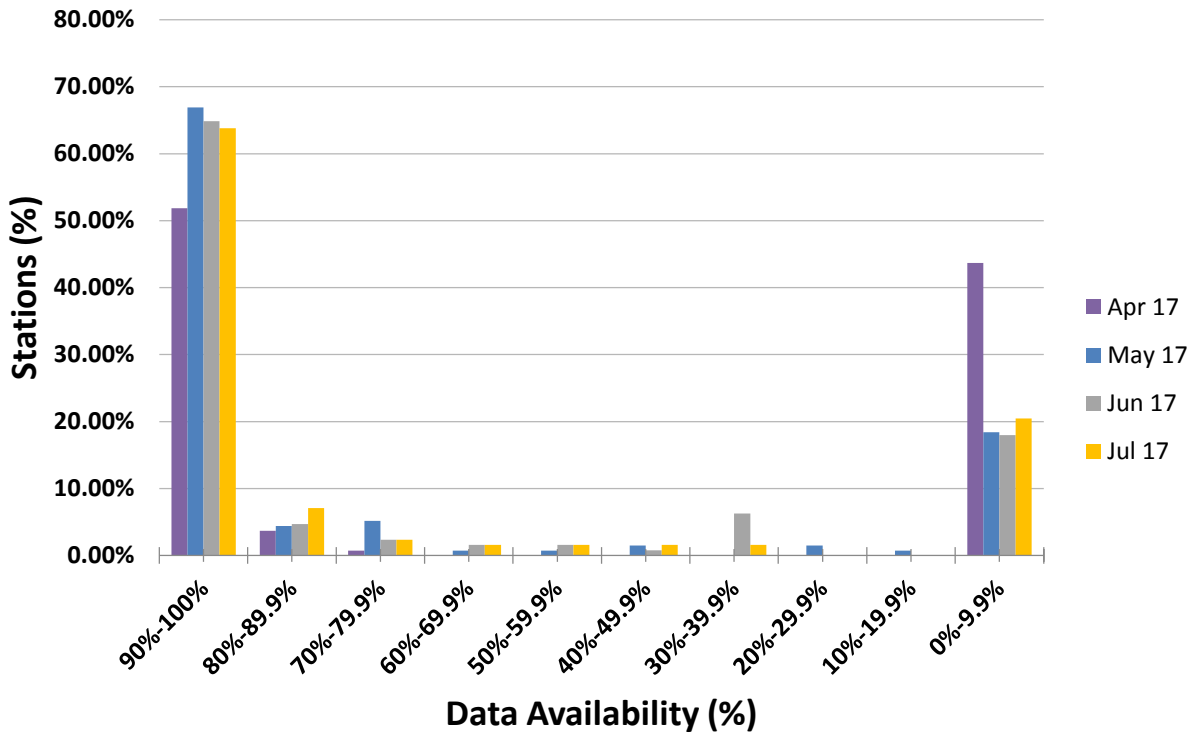

Data Availability for Contributing- RTX Stations at IRIS (April- July 2017)

5 min Latency for Contributing-RTX Stations at US-NTWC (April- July 2017)

Uptime Percentage for Contributing-RTX Stations at PTWC (April- July 2017)

1 min Latency for Contributing-RTX Stations at PRSN (April- July 2017)

Status of Caribe EWS Core Seismic Stations

Status of Caribe EWS Core Seismic Stations in the Caribbean

Percentage Caribe Stations Contributing RTX for April 2017