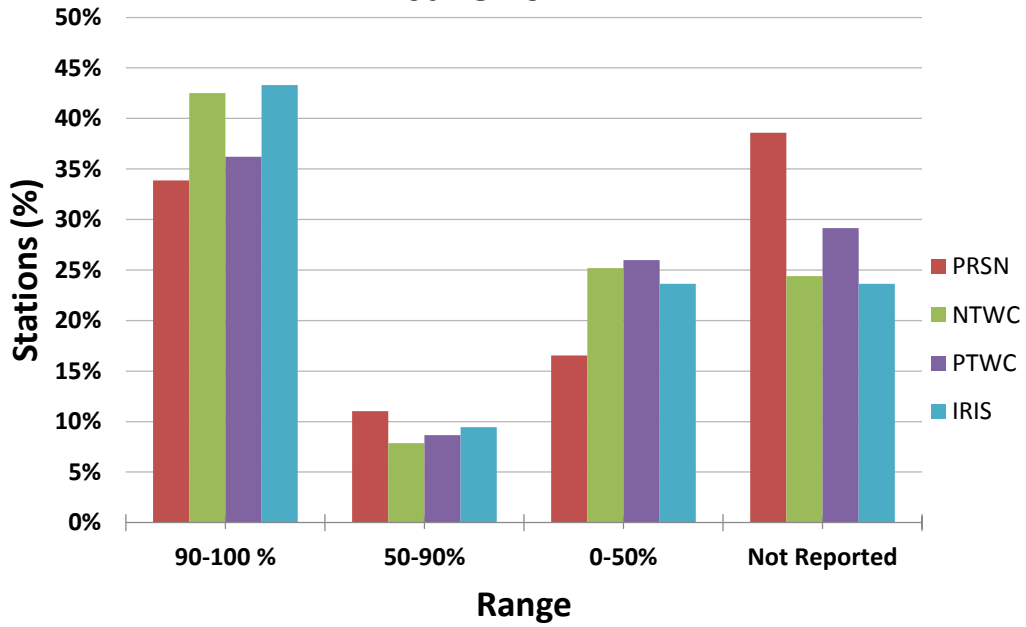

1 min Latency for Contributing-RTX Stations at PRSN (April- July 2017)

Status of Caribe EWS Core Seismic Stations

Status of Caribe EWS Core Seismic Stations in the Caribbean

Percentage Caribe Stations Contributing RTX for April 2017

Percentage Caribe Stations Contributing RTX for May 2017

Percentage Caribe Stations Contributing RTX for June 2017

Percentage Caribe Stations Contributing RTX for July 2017