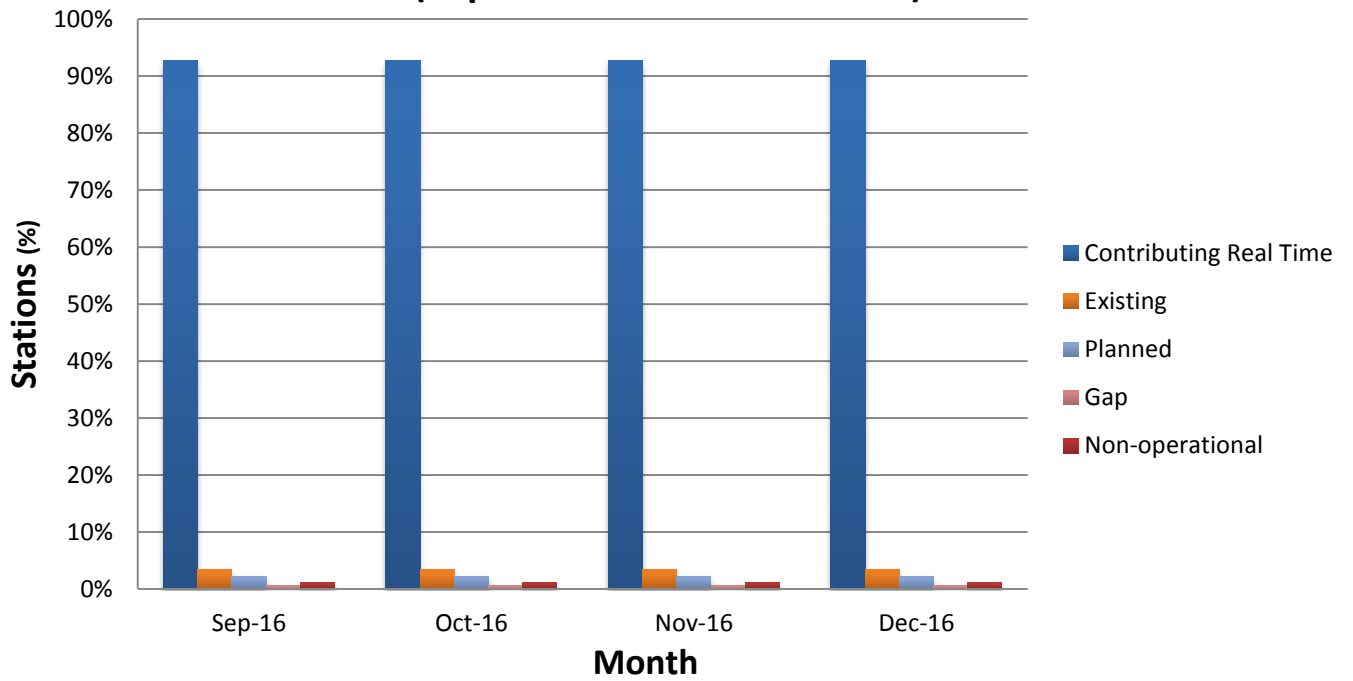

Data Availability for Contributing Stations at IRIS (September-December 2016)

5 min Latency for Contributing-RTX Stations at US-NTWC (September-December 2016)

Uptime Percentage for Contributing-RTX Stations at PTWC (September-December 2016)

1 min Latency for Contributing-RTX Stations at PRSN (September-December 2016)

Status of Caribe EWS Core Seismic Stations (September-December 2016)

Status of Caribe EWS Core Seismic Stations in the Caribbean (September-December 2016)