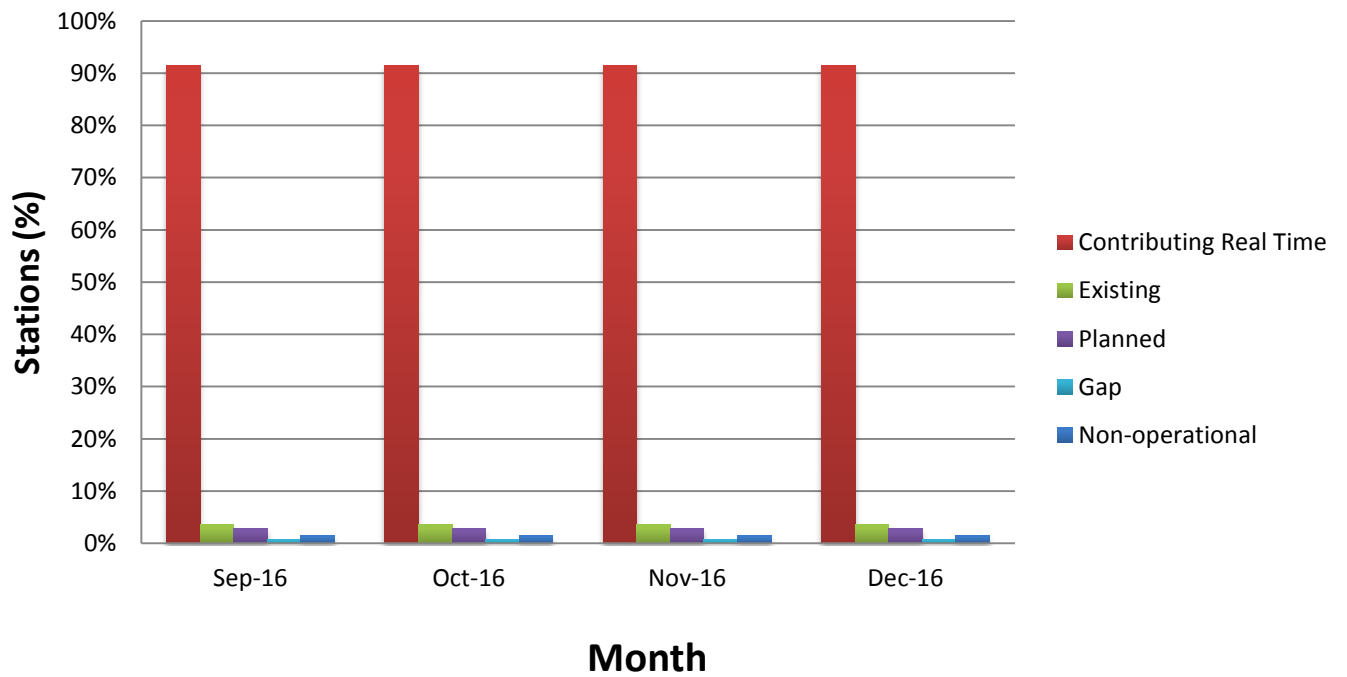

Data Availability for Contributing Stations at IRIS (September-December 2016)

5 min Latency for Contributing-RTX Stations at US-NTWC (September-December 2016)

Uptime Percentage for Contributing-RTX Stations at PTWC (September-December 2016)

1 min Latency for Contributing-RTX Stations at PRSN (September-December 2016)

Status of Caribe EWS Core Seismic Stations (September-December 2016)

Status of Caribe EWS Core Seismic Stations in the Caribbean (September-December 2016)