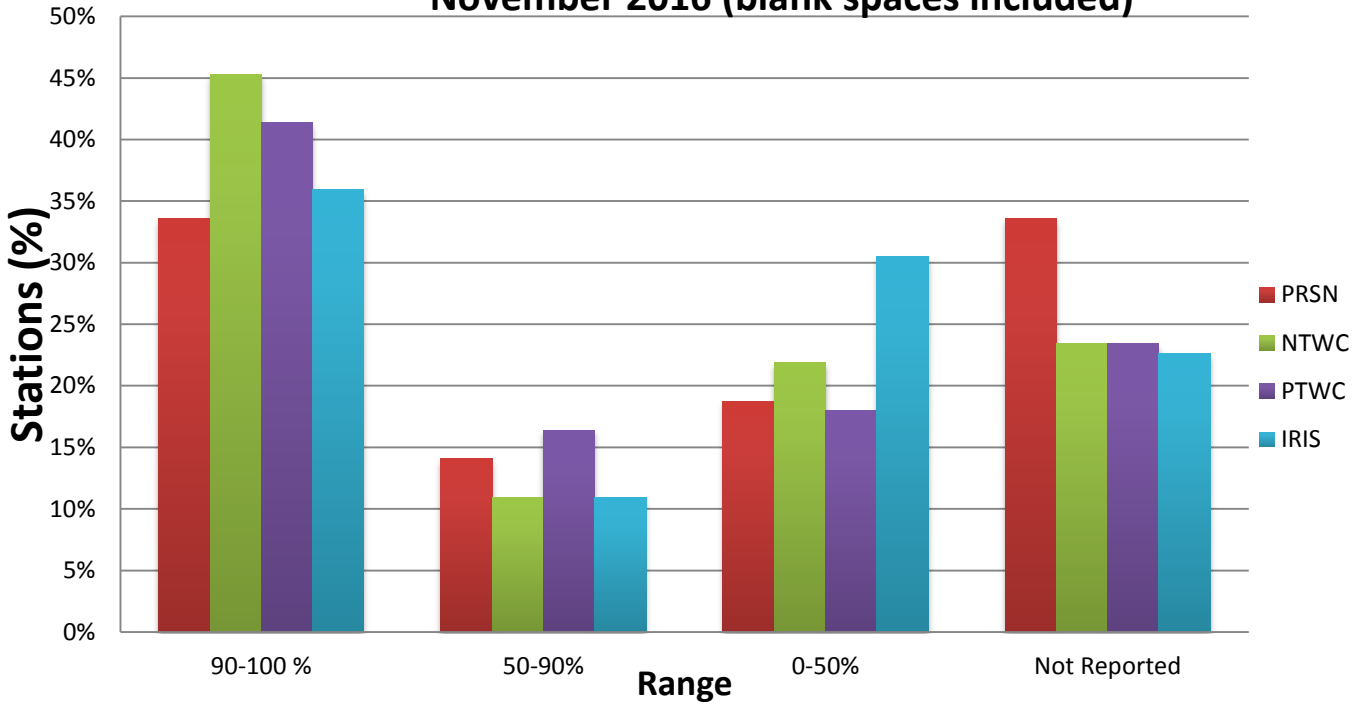

1 min Latency for Contributing-RTX Stations at PRSN (September-December 2016)

Status of Caribe EWS Core Seismic Stations (September-December 2016)

Status of Caribe EWS Core Seismic Stations in the Caribbean (September-December 2016)

Percentage Caribe Stations Contributing RTX for November 2016 (blank spaces included)

Percentage Caribe Stations Contributing RTX for December 2016 (blank spaces included)