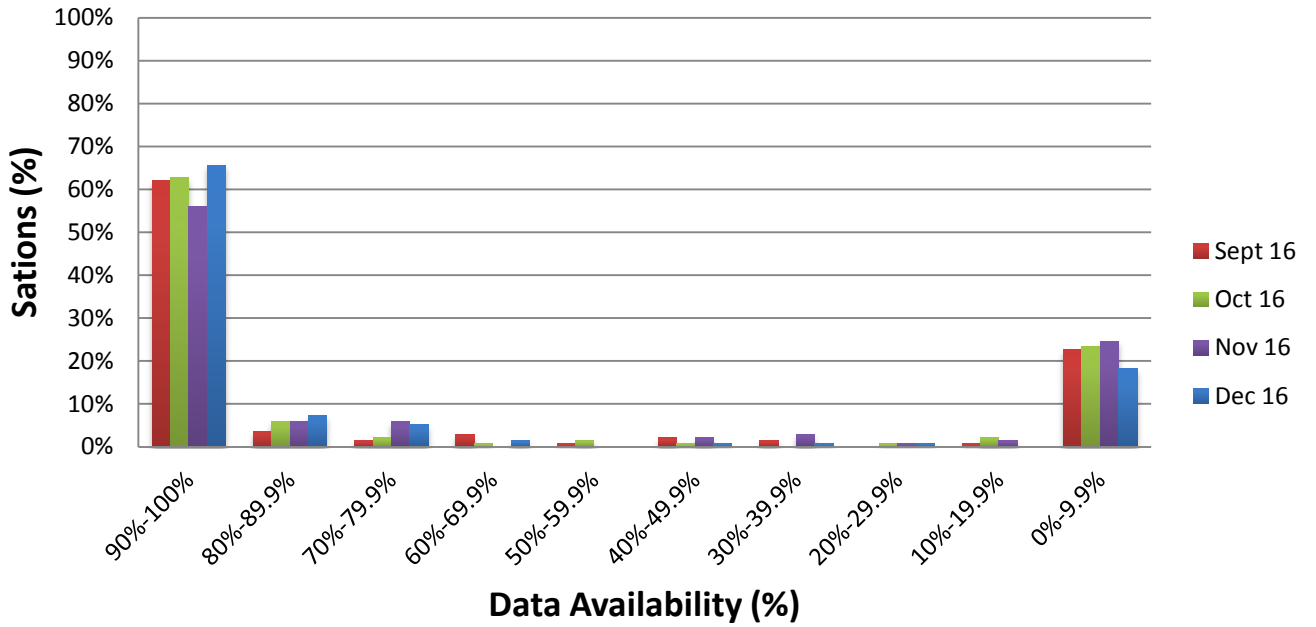

Data Availability for Contributing Stations at IRIS (September-December 2016)

5 min Latency for Contributing-RTX Stations at US-NTWC (September-December 2016)

Uptime Percentage for Contributing-RTX Stations at PTWC (September-December 2016)

1 min Latency for Contributing-RTX Stations at PRSN (September-December 2016)

Status of Caribe EWS Core Seismic Stations (September-December 2016)

Status of Caribe EWS Core Seismic Stations in the Caribbean (September-December 2016)