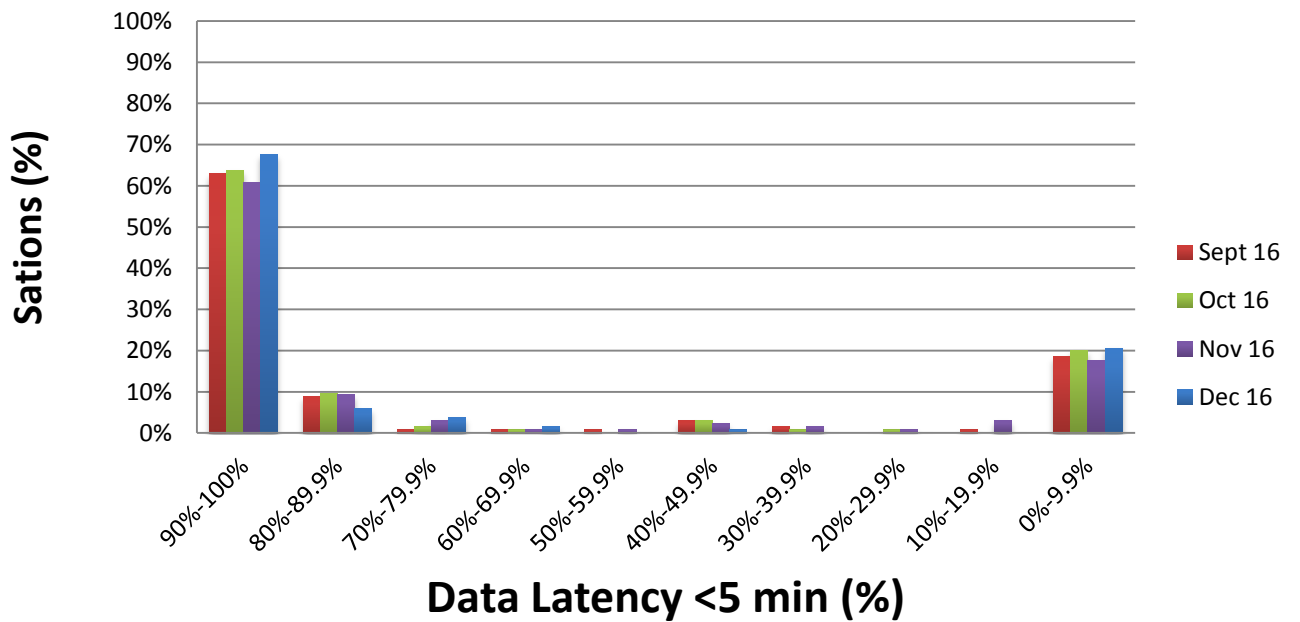

Data Availability for Contributing Stations at IRIS (September-December 2016)

5 min Latency for Contributing-RTX Stations at US-NTWC (September-December 2016)

Uptime Percentage for Contributing-RTX Stations at PTWC (September-December 2016)

1 min Latency for Contributing-RTX Stations at PRSN (September-December 2016)

Status of Caribe EWS Core Seismic Stations (September-December 2016)

Status of Caribe EWS Core Seismic Stations in the Caribbean (September-December 2016)