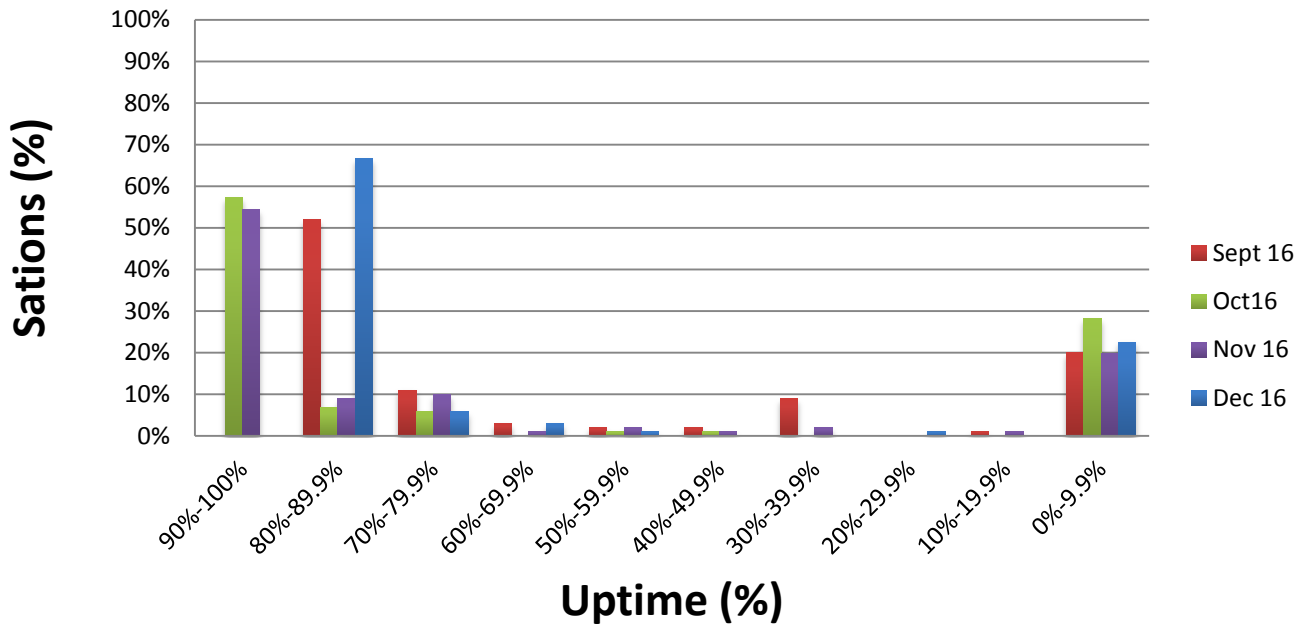

Data Availability for Contributing Stations at IRIS (September-December 2016)

5 min Latency for Contributing-RTX Stations at US-NTWC (September-December 2016)

Uptime Percentage for Contributing-RTX Stations at PTWC (September-December 2016)

1 min Latency for Contributing-RTX Stations at PRSN (September-December 2016)

Status of Caribe EWS Core Seismic Stations (September-December 2016)

Status of Caribe EWS Core Seismic Stations in the Caribbean (September-December 2016)