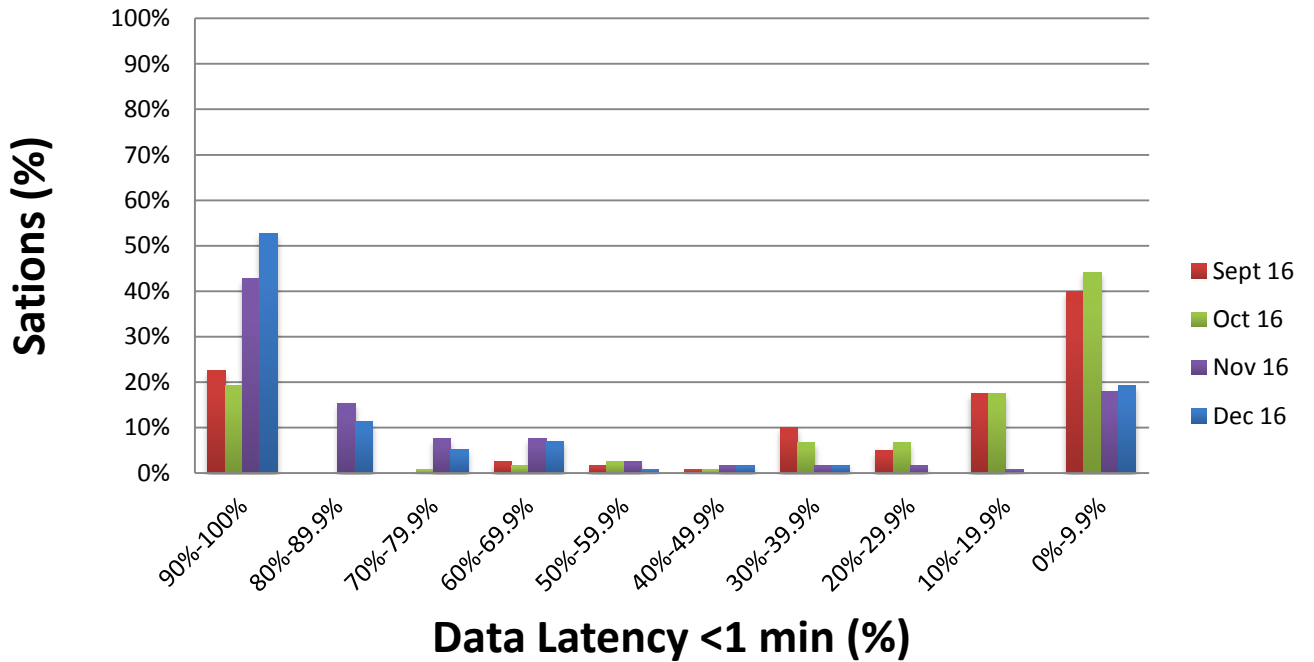

Data Availability for Contributing Stations at IRIS (September-December 2016)

5 min Latency for Contributing-RTX Stations at US-NTWC (September-December 2016)

Uptime Percentage for Contributing-RTX Stations at PTWC (September-December 2016)

1 min Latency for Contributing-RTX Stations at PRSN (September-December 2016)

Status of Caribe EWS Core Seismic Stations (September-December 2016)

Status of Caribe EWS Core Seismic Stations in the Caribbean (September-December 2016)