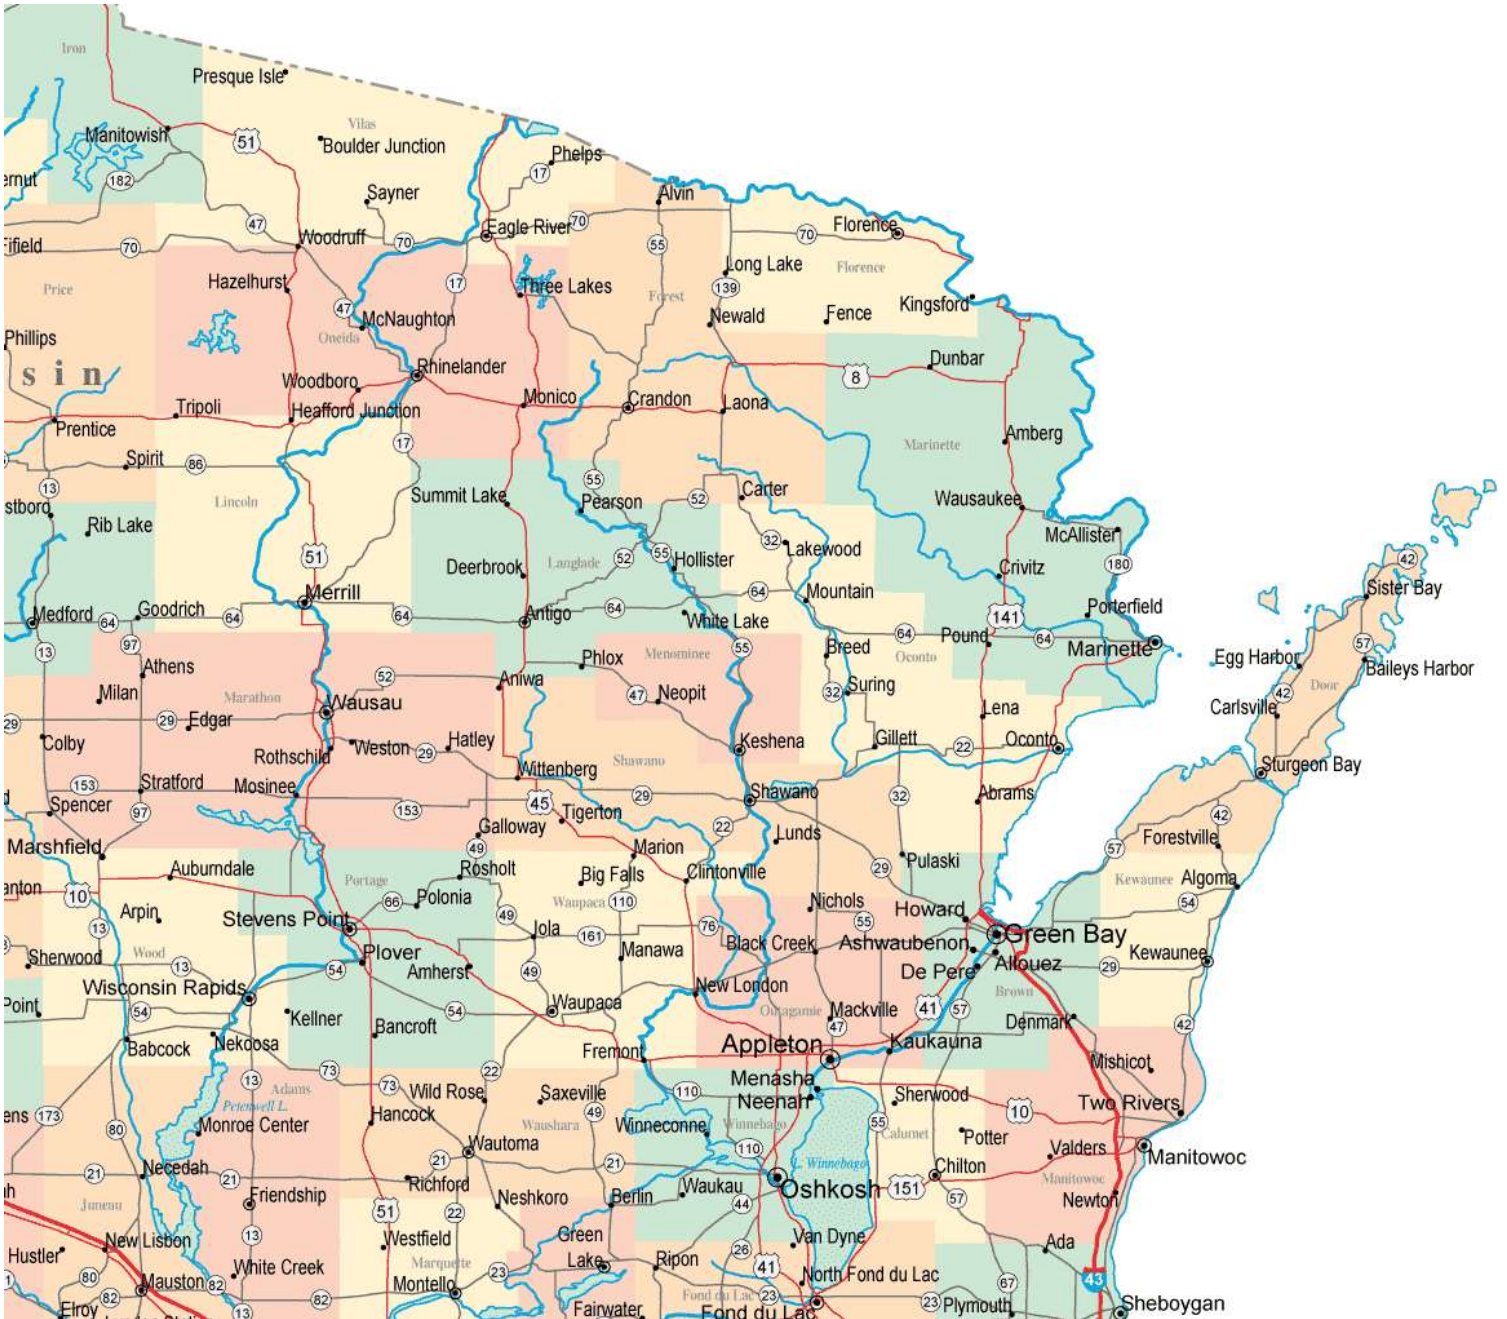

TORNADO & WATERSPOUT OUTBREAKS GUIDE (1950-2023)

(FOR NORTH-CENTRAL AND NORTHEAST WISCONSIN)

Updated: 1/1/24

TORNADO & WATERSPOUT OUTBREAKS GUIDE (1950-2023)

(FOR NORTH-CENTRAL AND NORTHEAST WISCONSIN)

GREATEST TORNADO OUTBREAKS DURING THE YEAR (1 of 2)

Note: F/EF scale: Strongest tornado noted on the date of the event.

TORNADO & WATERSPOUT OUTBREAKS GUIDE (1950-2023)

(FOR NORTH-CENTRAL AND NORTHEAST WISCONSIN)

GREATEST TORNADO OUTBREAKS DURING THE YEAR (2 of 2)

TORNADO / WATERSPOUT OUTBREAKS GUIDE (1950-2023)

(FOR NORTH CENTRAL AND NORTHEAST WISCONSIN)

LARGEST APRIL TORNADO OUTBREAKS