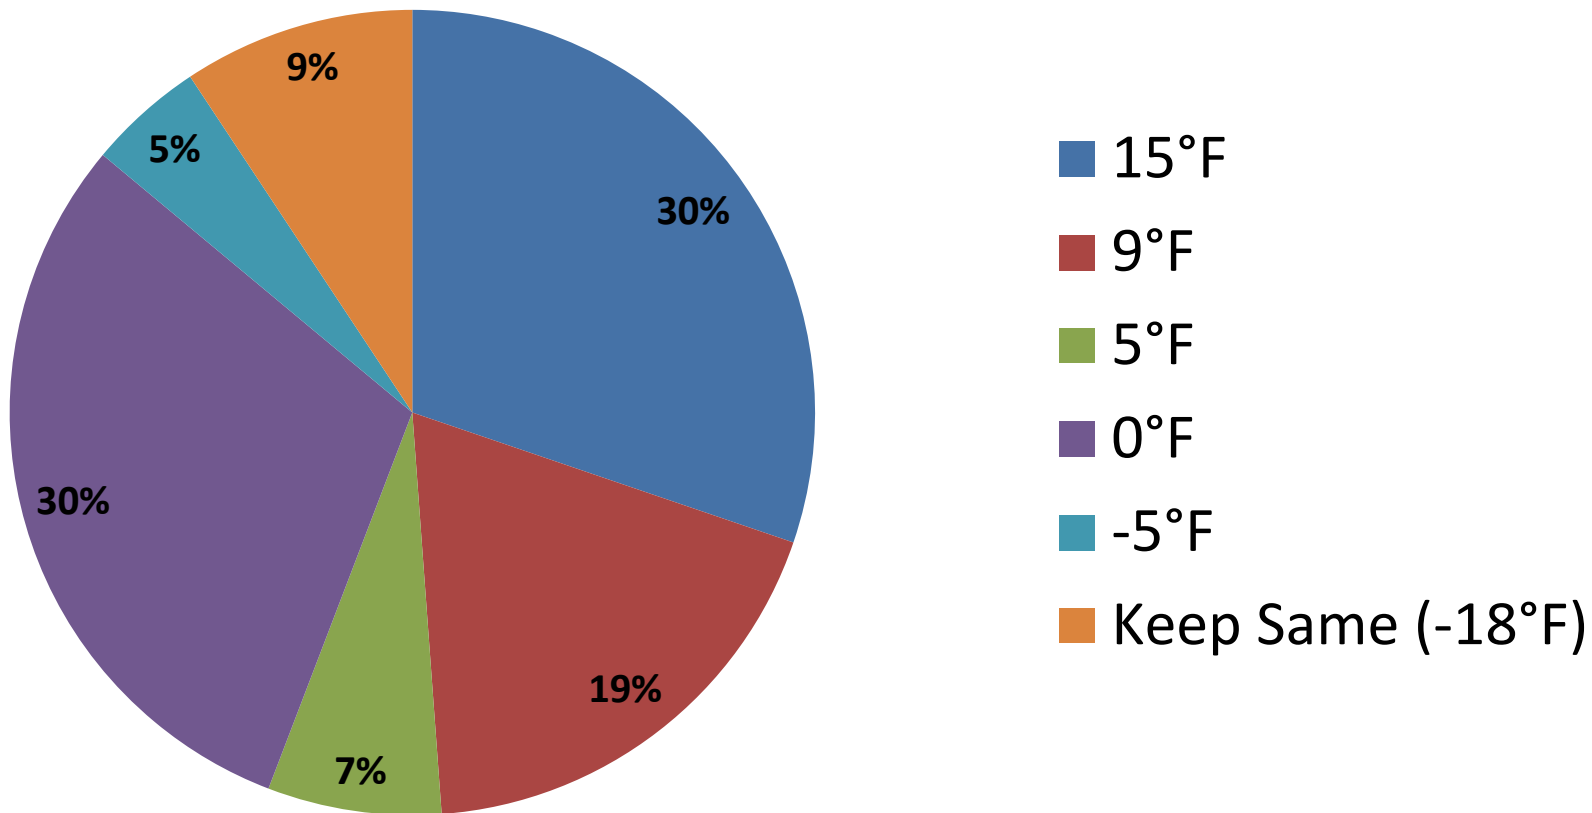

With whom are you affiliated?

Total Responses: 76

Do you want impact based Winter Storm Warnings? (Asked at the beginning of the day)

Total Responses: 60

Does the Current Winter Weather Criteria Meet Your Needs?

Total Responses: 58

What Should be the Breakpoint Between a Wind Chill Advisory and Warning?

Total Responses: 43

How Would You Have Liked Us to Handle the December 2010 Freezing Rain Event?

Total Responses: 33

What Should be the Breakpoint Between a Winter Weather Advisory and Winter Storm Warning for Snow in 12 hours (outside the NE GA mountains)? (on Roads)

Total Responses: 43

What Should be the Breakpoint Between a Winter Weather Advisory and an Ice Storm Warning?