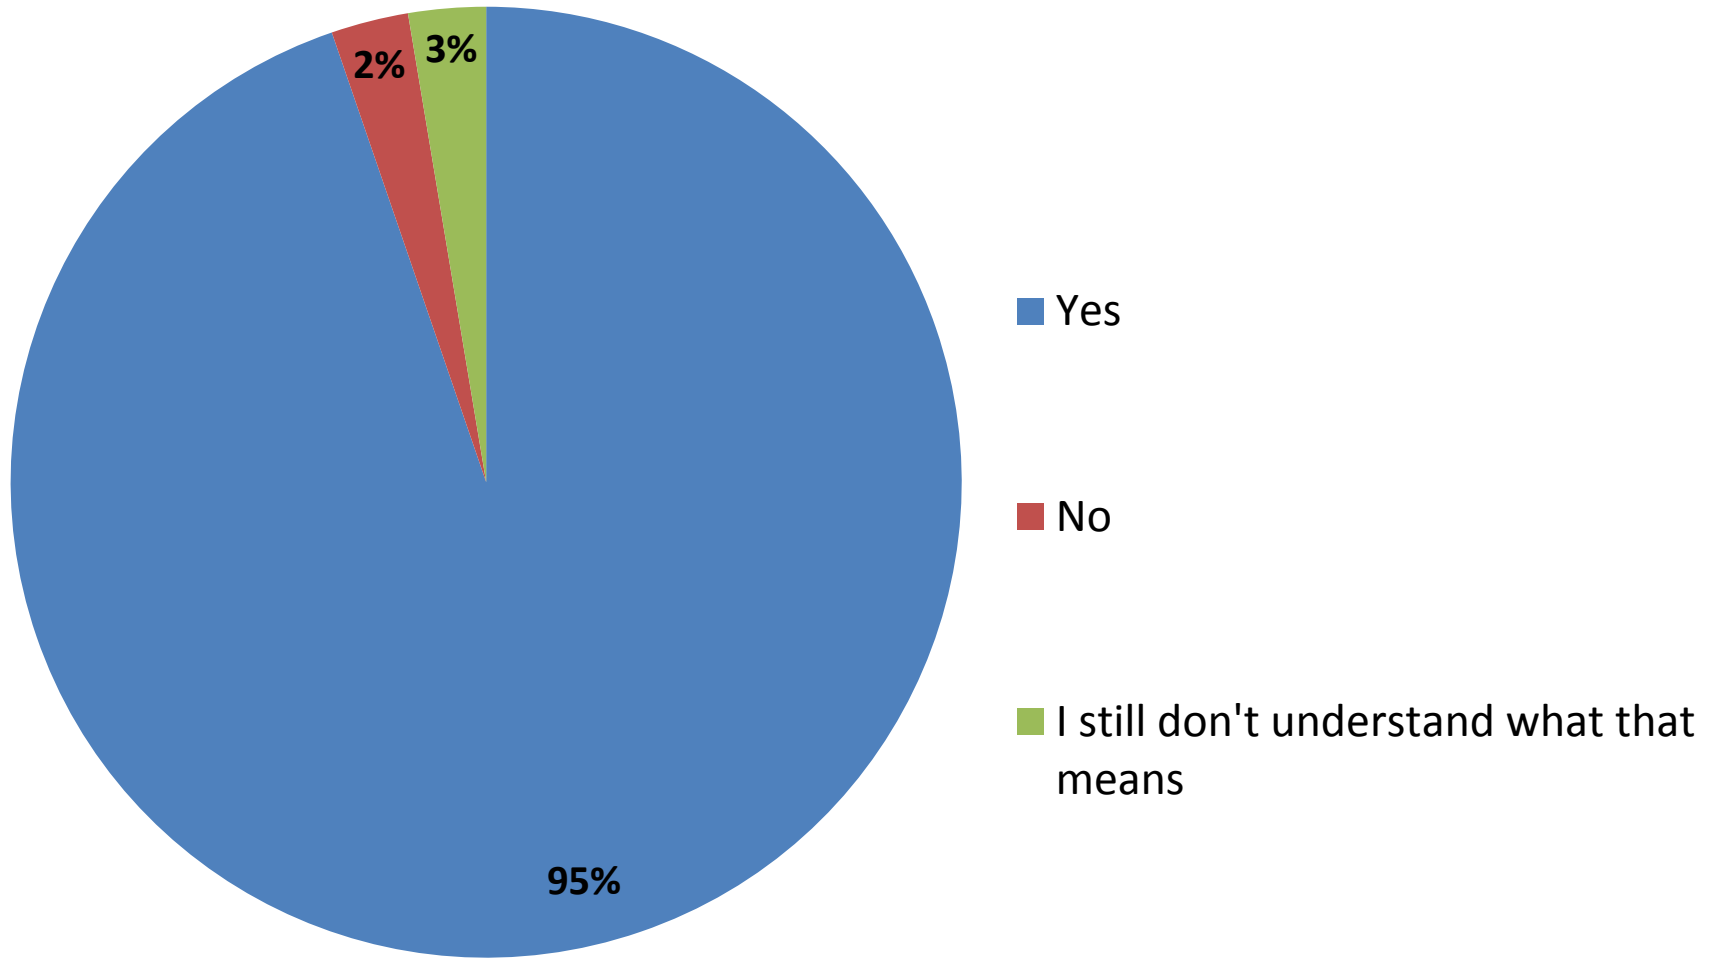

Do You Want Impact Based Winter Storm Warnings? (Asked at the end of the day)

Total Responses: 38