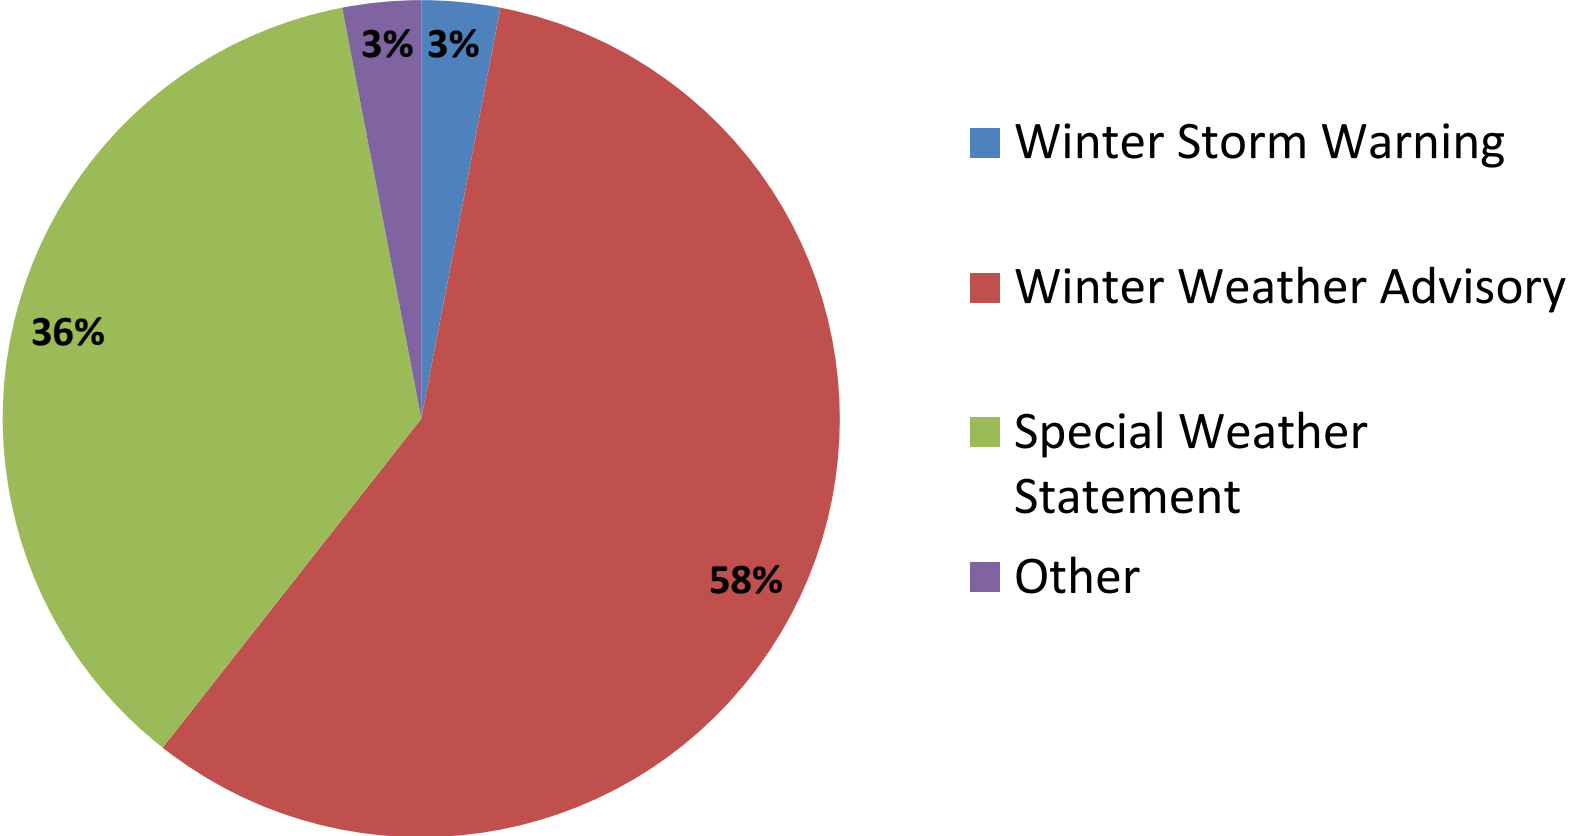

With whom are you affiliated?

Total Responses: 76

Do you want impact based Winter Storm Warnings? (Asked at the beginning of the day)

Total Responses: 60

Does the Current Winter Weather Criteria Meet Your Needs?

Total Responses: 58

What Should be the Breakpoint Between a Wind Chill Advisory and Warning?

Total Responses: 43

How Would You Have Liked Us to Handle the December 2010 Freezing Rain Event?

Total Responses: 33

What Should be the Breakpoint Between a Winter Weather Advisory and Winter Storm Warning for Snow in 12 hours (outside the NE GA mountains)? (on Roads)

Total Responses: 43

What Should be the Breakpoint Between a Winter Weather Advisory and an Ice Storm Warning?