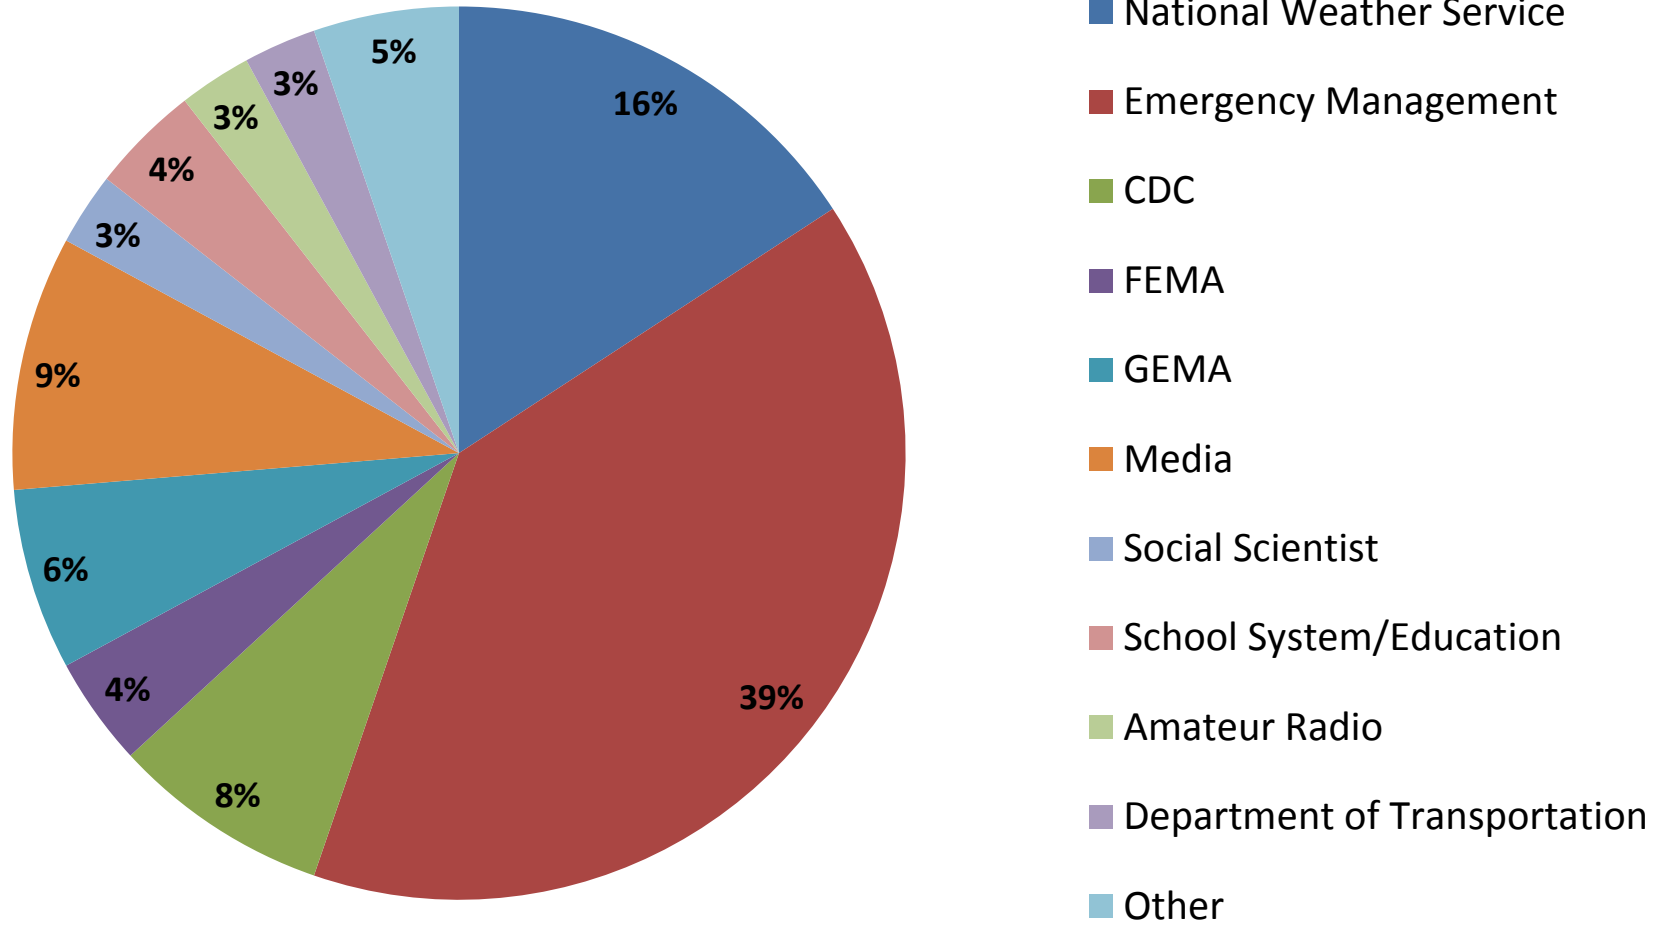

With whom are you affiliated?

Total Responses: 76

Do you want impact based Winter Storm Warnings? (Asked at the beginning of the day)

Total Responses: 60

Does the Current Winter Weather Criteria Meet Your Needs?

Total Responses: 58

What Should be the Breakpoint Between a Wind Chill Advisory and Warning?

Total Responses: 43

How Would You Have Liked Us to Handle the December 2010 Freezing Rain Event?

Total Responses: 33

What Should be the Breakpoint Between a Winter Weather Advisory and Winter Storm Warning for Snow in 12 hours (outside the NE GA mountains)? (on Roads)

Total Responses: 43

What Should be the Breakpoint Between a Winter Weather Advisory and an Ice Storm Warning?