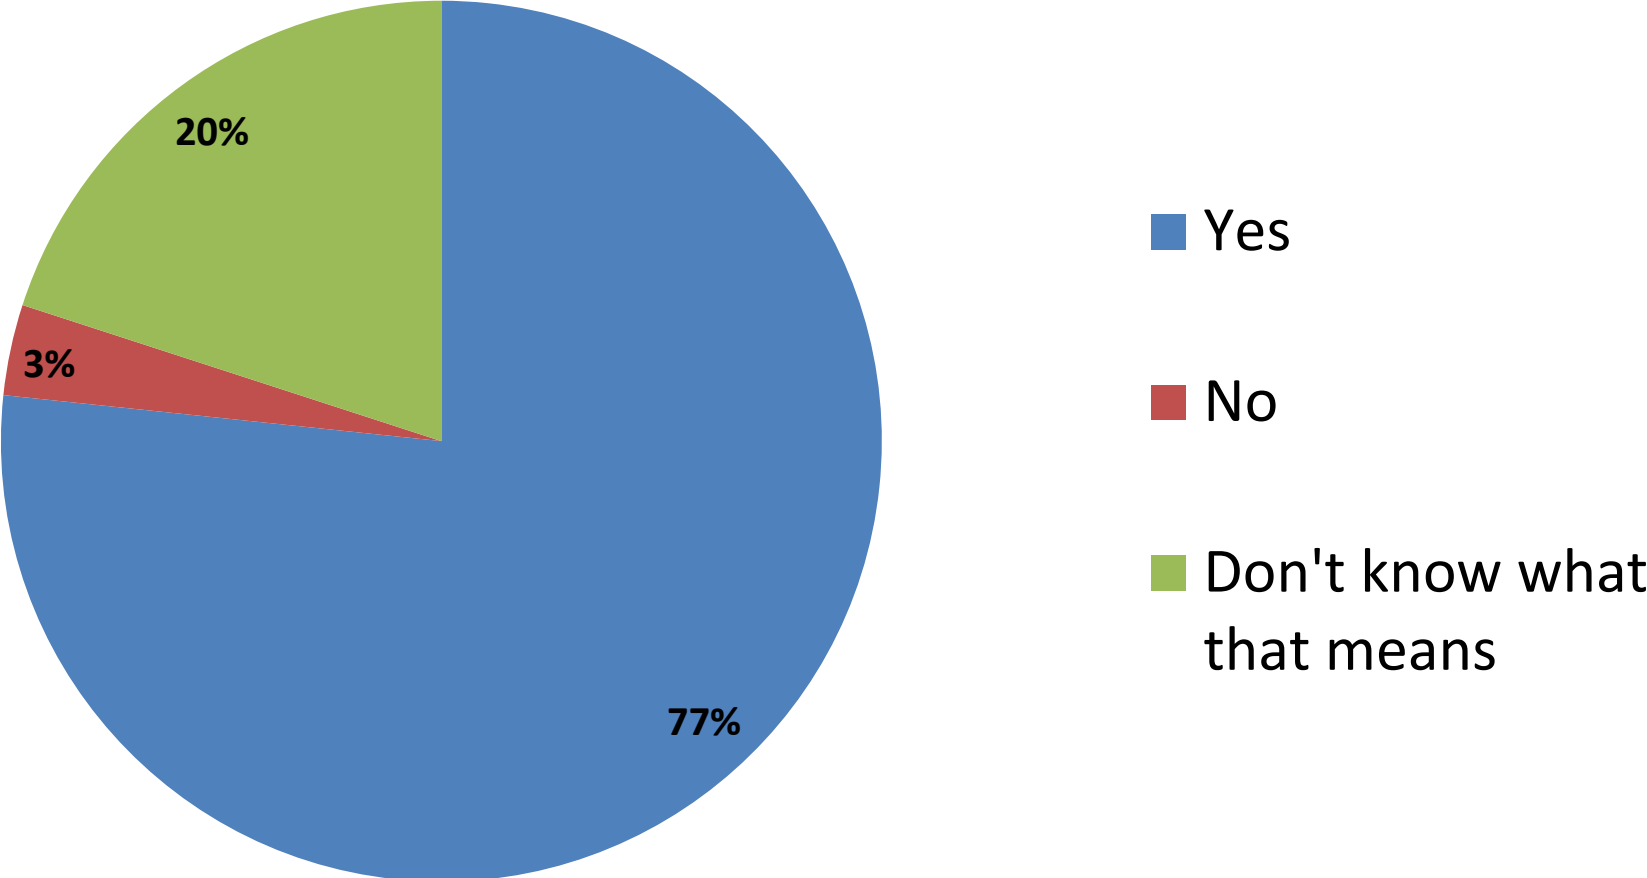

With whom are you affiliated?

Total Responses: 76

Do you want impact based Winter Storm Warnings? (Asked at the beginning of the day)

Total Responses: 60

Does the Current Winter Weather Criteria Meet Your Needs?

What Should be the Breakpoint Between a Winter Weather Advisory and Winter Storm Warning for Snow in 12 hours (outside the NE GA mountains)? (on Roads)

Total Responses: 43

What Should be the Breakpoint Between a Winter Weather Advisory and an Ice Storm Warning?