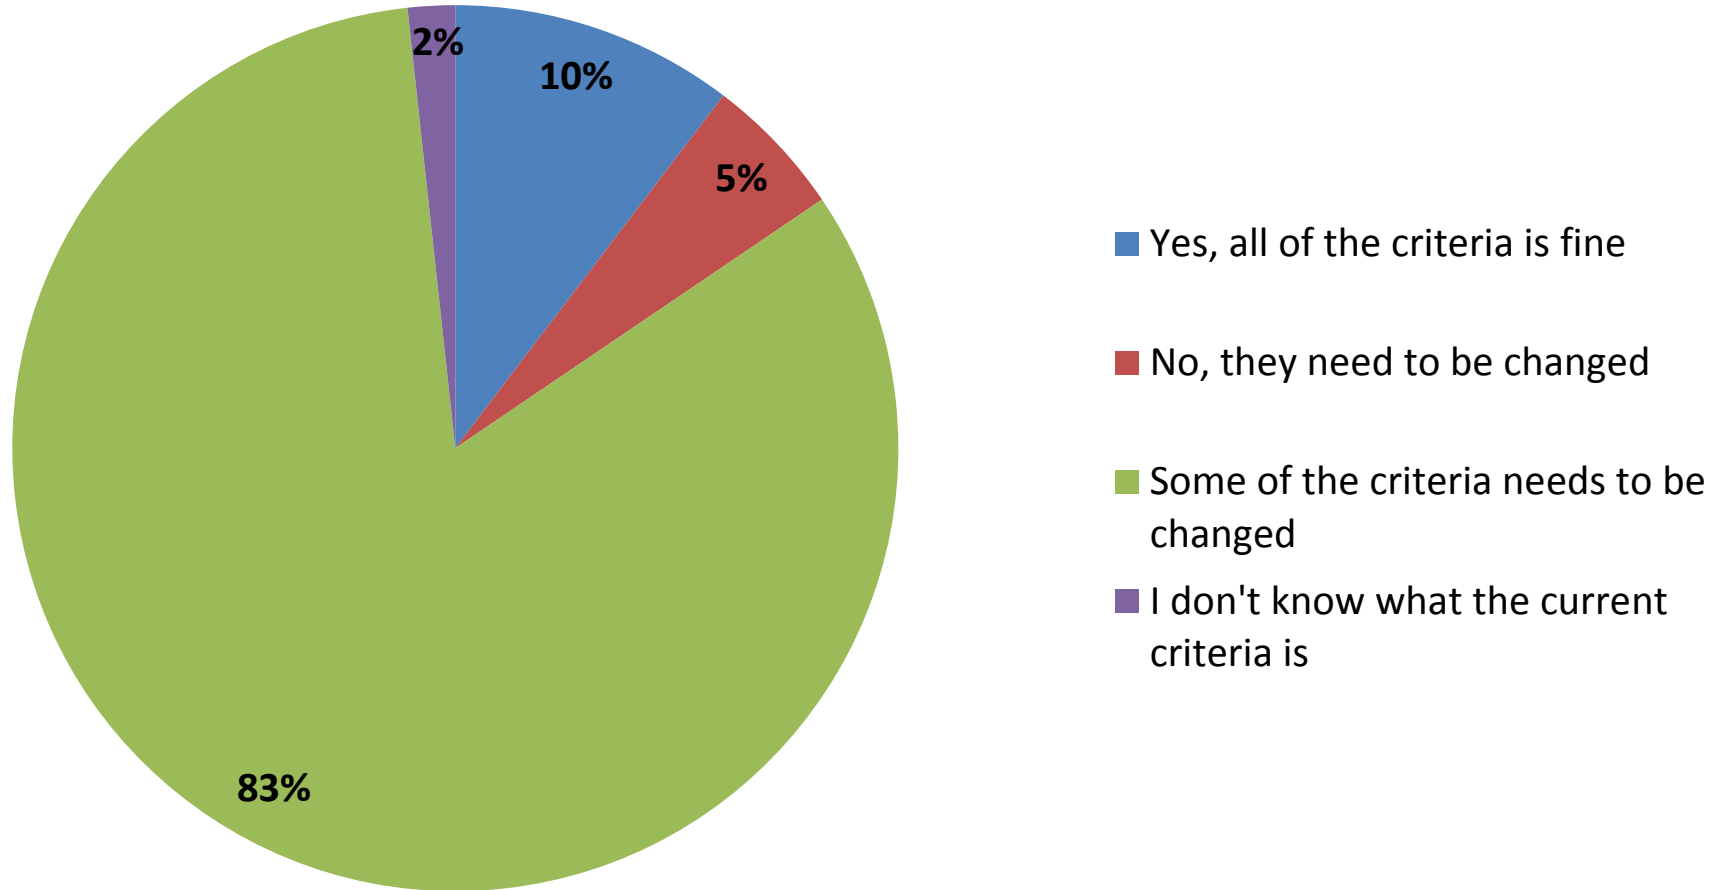

With whom are you affiliated?

Total Responses: 76

Do you want impact based Winter Storm Warnings? (Asked at the beginning of the day)

Total Responses: 60

Does the Current Winter Weather Criteria Meet Your Needs?

Total Responses: 58

What Should be the Breakpoint Between a Wind Chill Advisory and Warning?

Total Responses: 43

How Would You Have Liked Us to Handle the December 2010 Freezing Rain Event?

Total Responses: 33

What Should be the Breakpoint Between a Winter Weather Advisory and Winter Storm Warning for Snow in 12 hours (outside the NE GA mountains)? (on Roads)

Total Responses: 43

What Should be the Breakpoint Between a Winter Weather Advisory and an Ice Storm Warning?