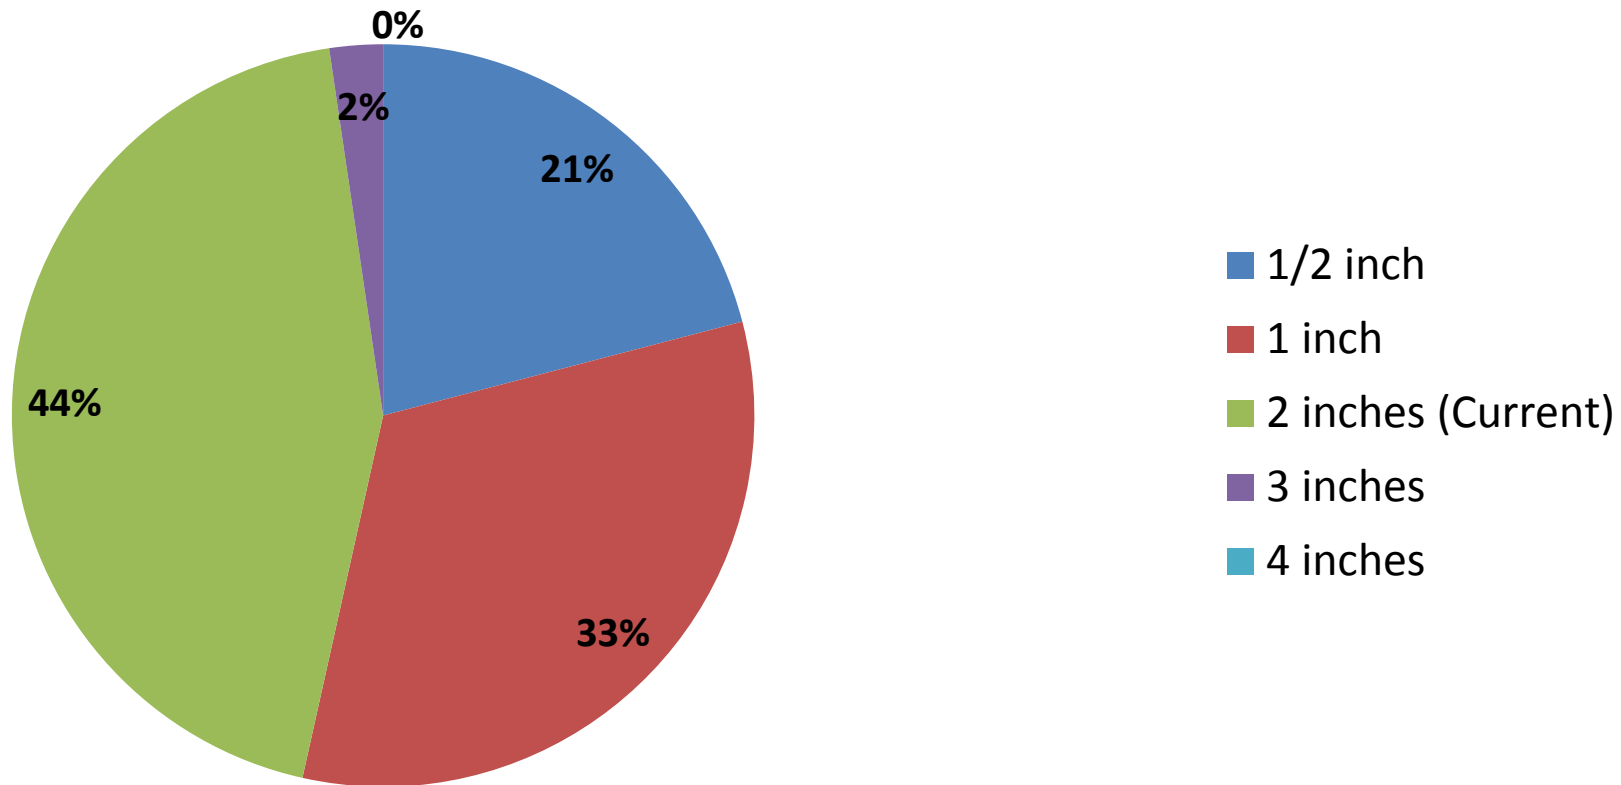

Total Responses: 58

What Should be the Breakpoint Between a Wind Chill Advisory and Warning?

Total Responses: 43

How Would You Have Liked Us to Handle the December 2010 Freezing Rain Event?

Total Responses: 33

What Should be the Breakpoint Between a Winter Weather Advisory and Winter Storm Warning for Snow in 12 hours (outside the NE GA mountains)? (on Roads)

Total Responses: 43

What Should be the Breakpoint Between a Winter Weather Advisory and an Ice Storm Warning?