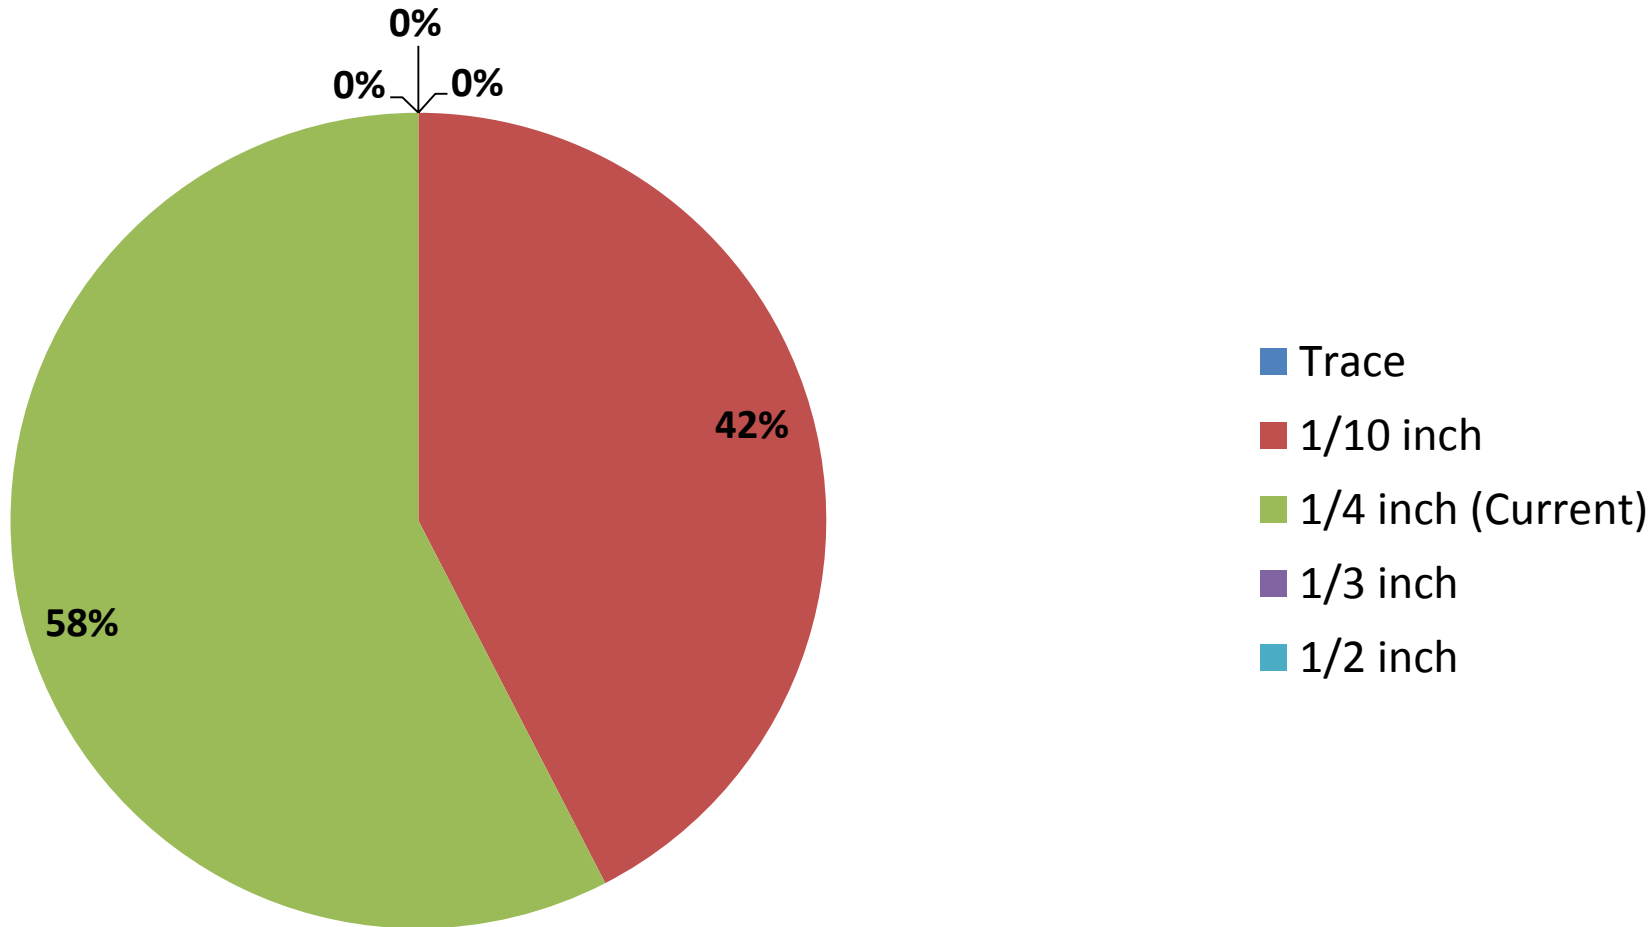

With whom are you affiliated?

Total Responses: 76

Do you want impact based Winter Storm Warnings? (Asked at the beginning of the day)

Total Responses: 60

Does the Current Winter Weather Criteria Meet Your Needs?

Total Responses: 58

What Should be the Breakpoint Between a Wind Chill Advisory and Warning?

Total Responses: 43

How Would You Have Liked Us to Handle the December 2010 Freezing Rain Event?

Total Responses: 33

What Should be the Breakpoint Between a Winter Weather Advisory and Winter Storm Warning for Snow in 12 hours (outside the NE GA mountains)? (on Roads)

Total Responses: 43

What Should be the Breakpoint Between a Winter Weather Advisory and an Ice Storm Warning?