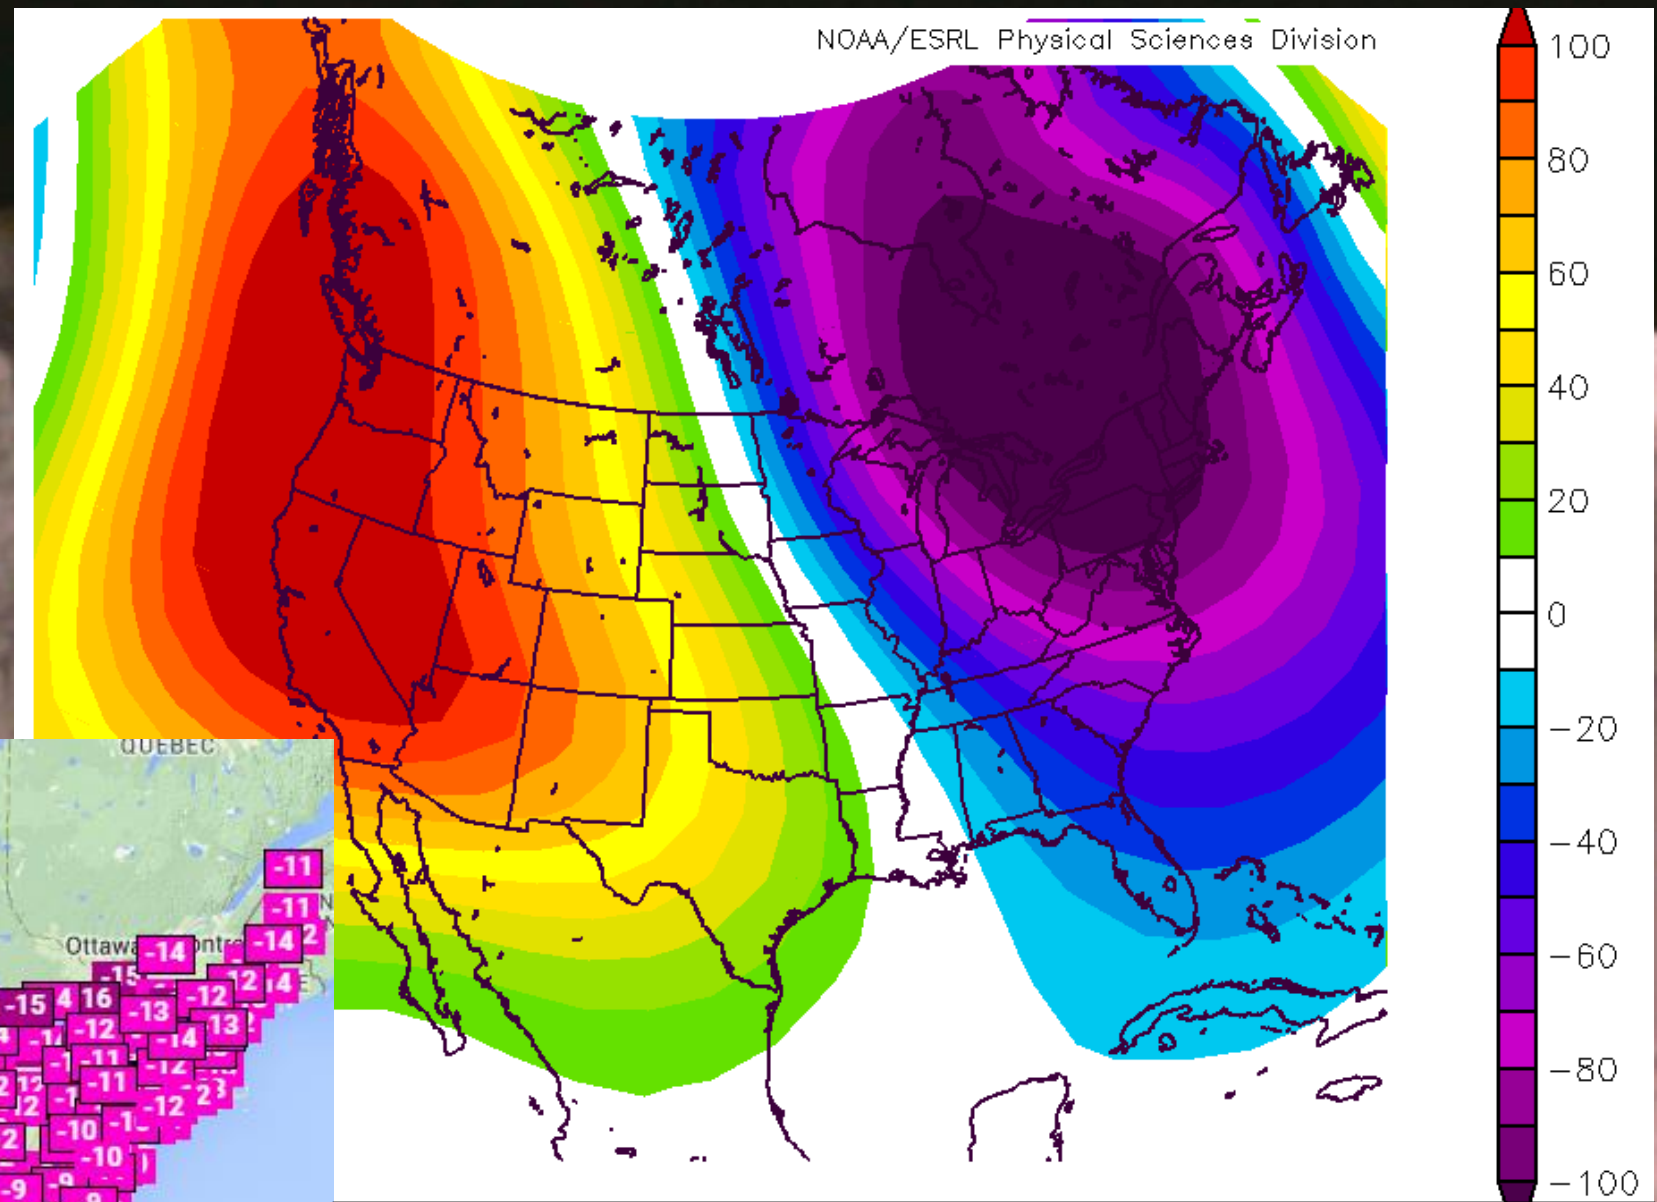

Persistent Ridge/Trough Pattern

Temperature departure from normal through Feb 24 2015

500mb Geopotential Height (m) Composite Anomaly (1981–2010 Climatology) 2/1/15 to 2/23/15
NCEP/NCAR Reanalysis