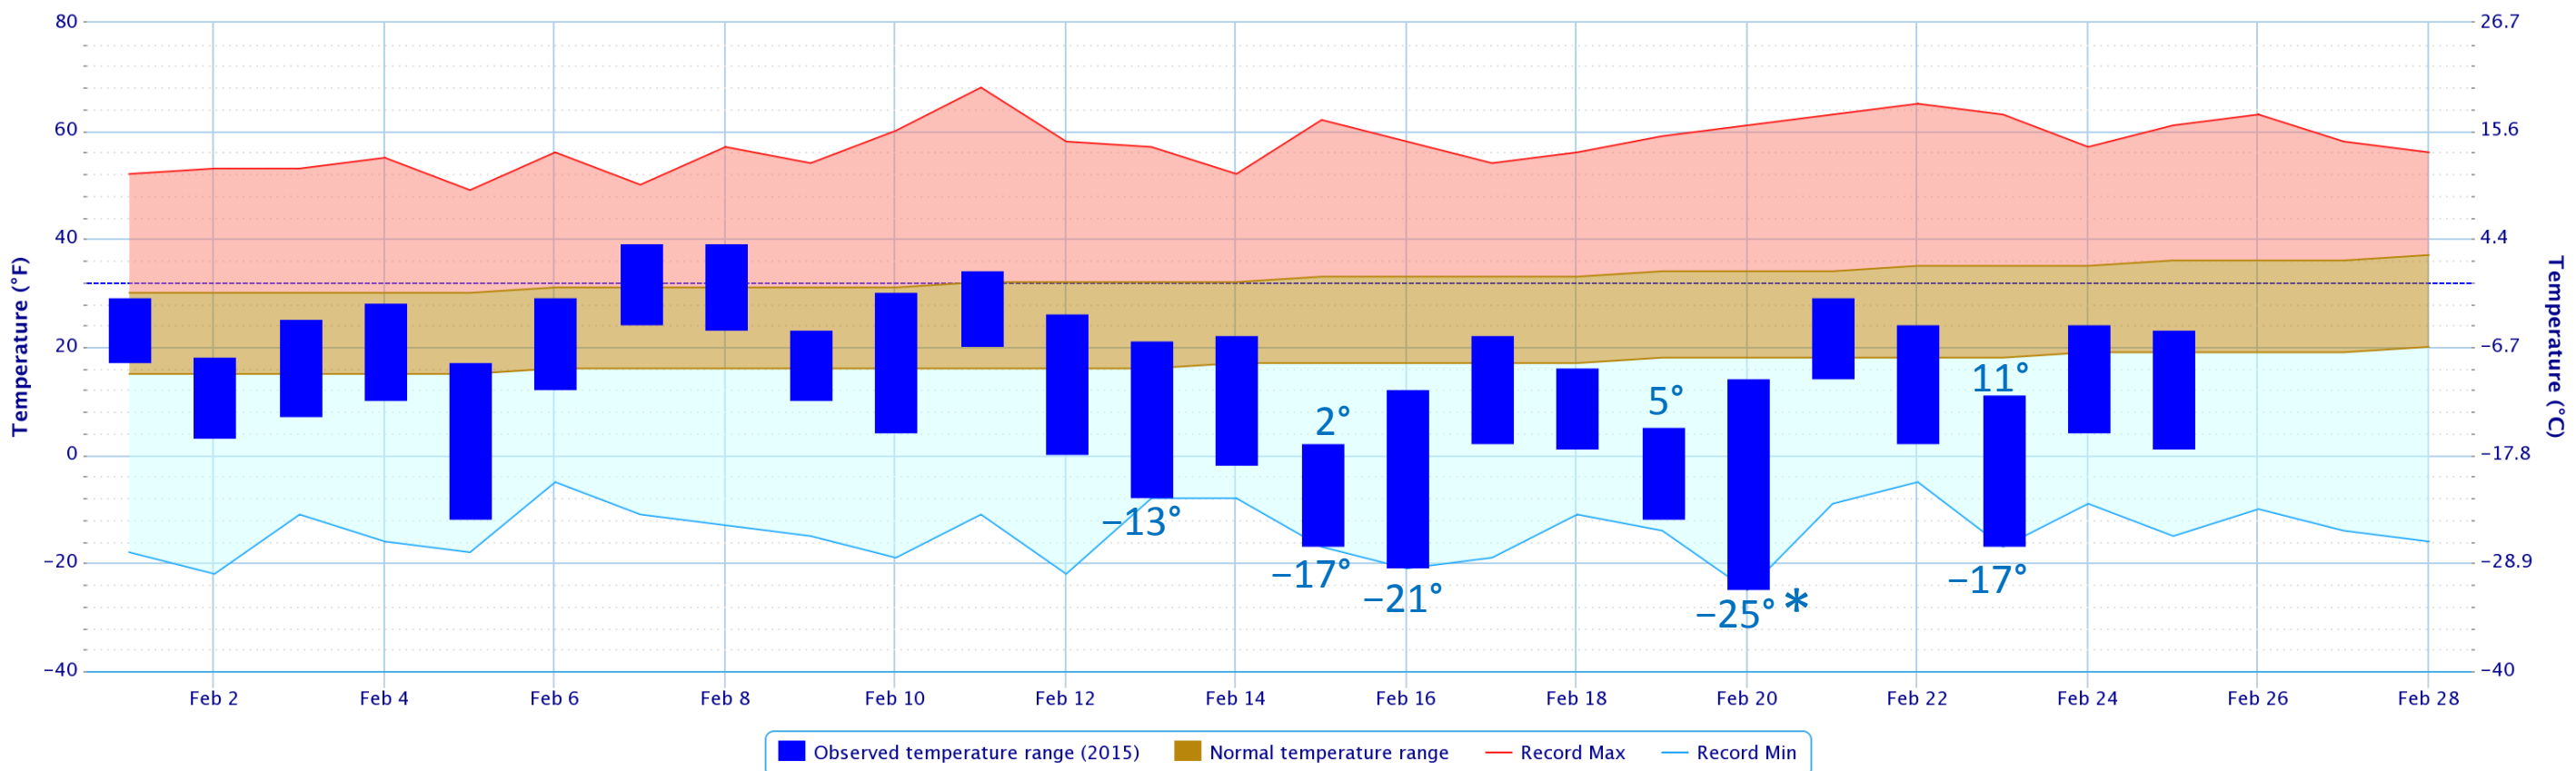

* Through Feb 25

Daily Temps and Records - Detroit

Daily Temperature Data - Detroit Area, MI (ThreadEx)

Period of Record - 1874-01-01 to 2015-02-25. Normals period: 1981-2010. Click and drag to zoom chart.

Powered by ACIS

Annotated values indicate record low min or max values tied or broken in 2015

weather.gov/detroit

National Weather Service Detroit/Pontiac

@NWSDetroit

NWSDetroit

Daily Temps and Records - Flint

Daily Temperature Data - Flint Area, MI (ThreadEx)

Period of Record - 1921-01-01 to 2015-02-25. Normals period: 1981-2010. Click and drag to zoom chart.

Powered by ACIS

Annotated values indicate record low min or max values tied or broken in 2015