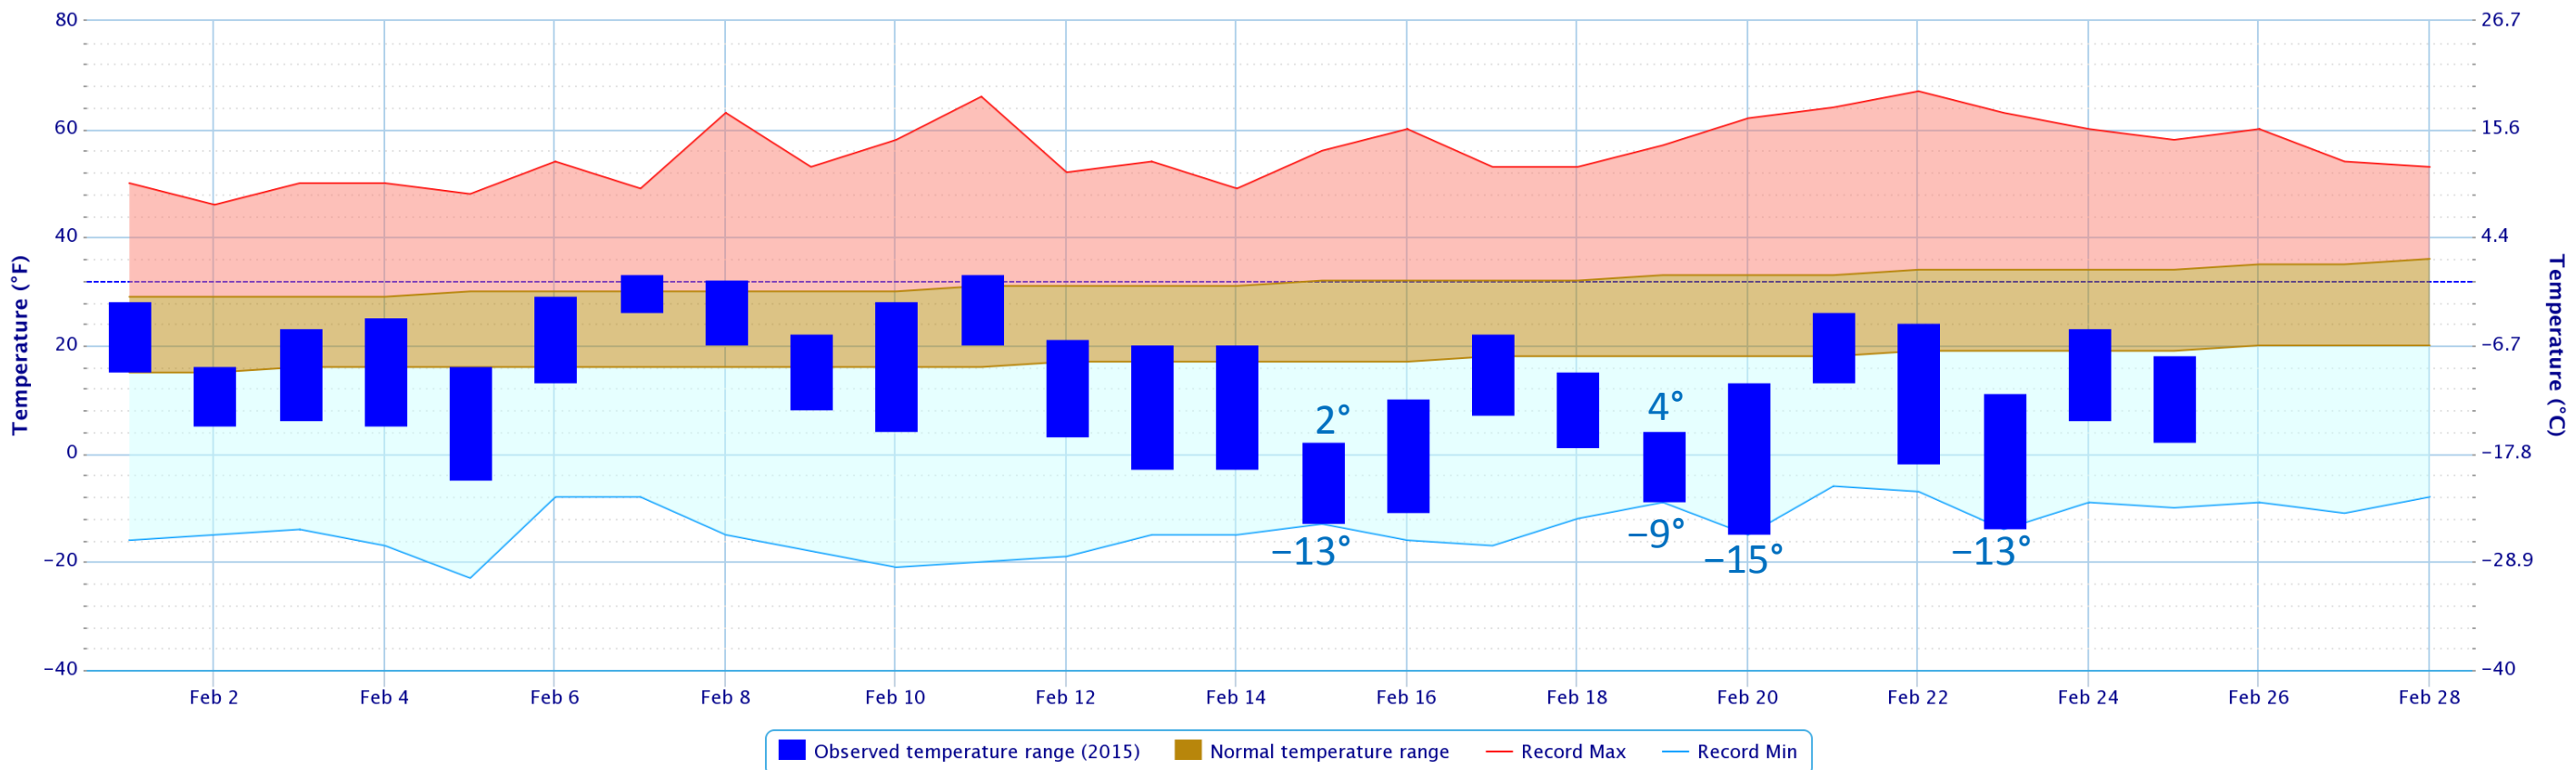

* Through Feb 25

Daily Temps and Records - Detroit

Daily Temperature Data - Detroit Area, MI (ThreadEx)

Period of Record - 1874-01-01 to 2015-02-25. Normals period: 1981-2010. Click and drag to zoom chart.

Daily Temperature Data - Flint Area, MI (ThreadEx)

Period of Record - 1921-01-01 to 2015-02-25. Normals period: 1981-2010. Click and drag to zoom chart.

Powered by ACIS

Annotated values indicate record low min or max values tied or broken in 2015

* Feb 20 low of -25° is the coldest February temp on record and ties for the coldest temp of all time (Jan 18, 1976)

weather.gov/detroit

National Weather Service Detroit/Pontiac

@NWSDetroit

NWSDetroit

Daily Temps and Records - Saginaw

Daily Temperature Data - SAGINAW MBS INTL AP, MI

Period of Record - 1898-01-01 to 2015-02-25. Normals period: 1981-2010. Click and drag to zoom chart.

Powered by ACIS

Annotated values indicate record low min or max values tied or broken in 2015