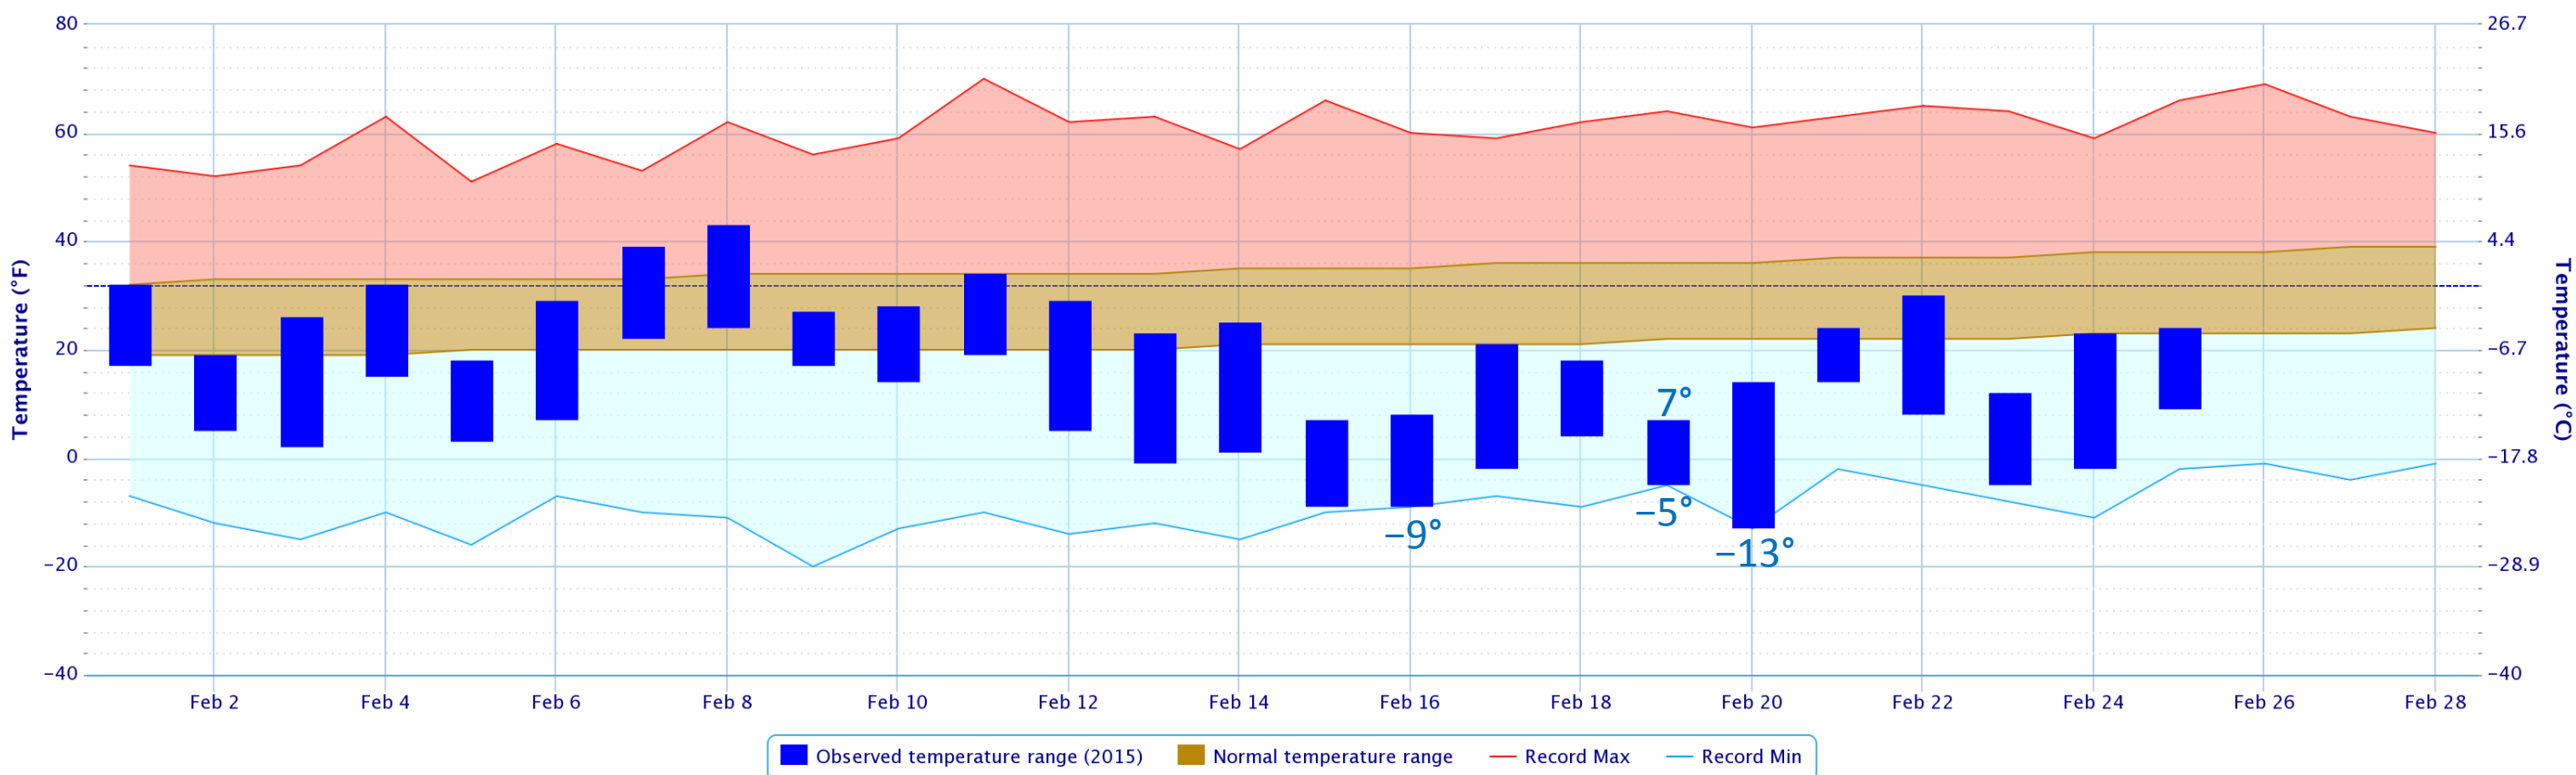

* Through Feb 25

Number of Feb. Days Below Zero

Detroit

Records begin Jan 1874

Rank	Year	Num
1	1875	14
2	1936	10
2	1885	10
4	2015	8*
5	1985	7
5	1982	7
5	1979	7
5	1934	7
9	1914	6
9	1905	6

Flint

Records begin Jan 1921

Rank	Year	Num
1	1979	11
2	2014	10
2	1978	10
4	1963	9
5	2015	8*
5	1996	8
5	1967	8
5	1936	8
9	1982	7
10	1994	6

Saginaw

Records begin Jan 1900

Rank	Year	Num
1	1904	15
2	1936	12
3	1979	11
3	1899	11
5	1934	10
5	1914	10
5	1905	10
8	2015	9*
8	1963	9
8	1917	9

* Through Feb 25

Daily Temps and Records - Detroit

Daily Temperature Data - Detroit Area, MI (ThreadEx)

Period of Record - 1874-01-01 to 2015-02-25. Normals period: 1981-2010. Click and drag to zoom chart.